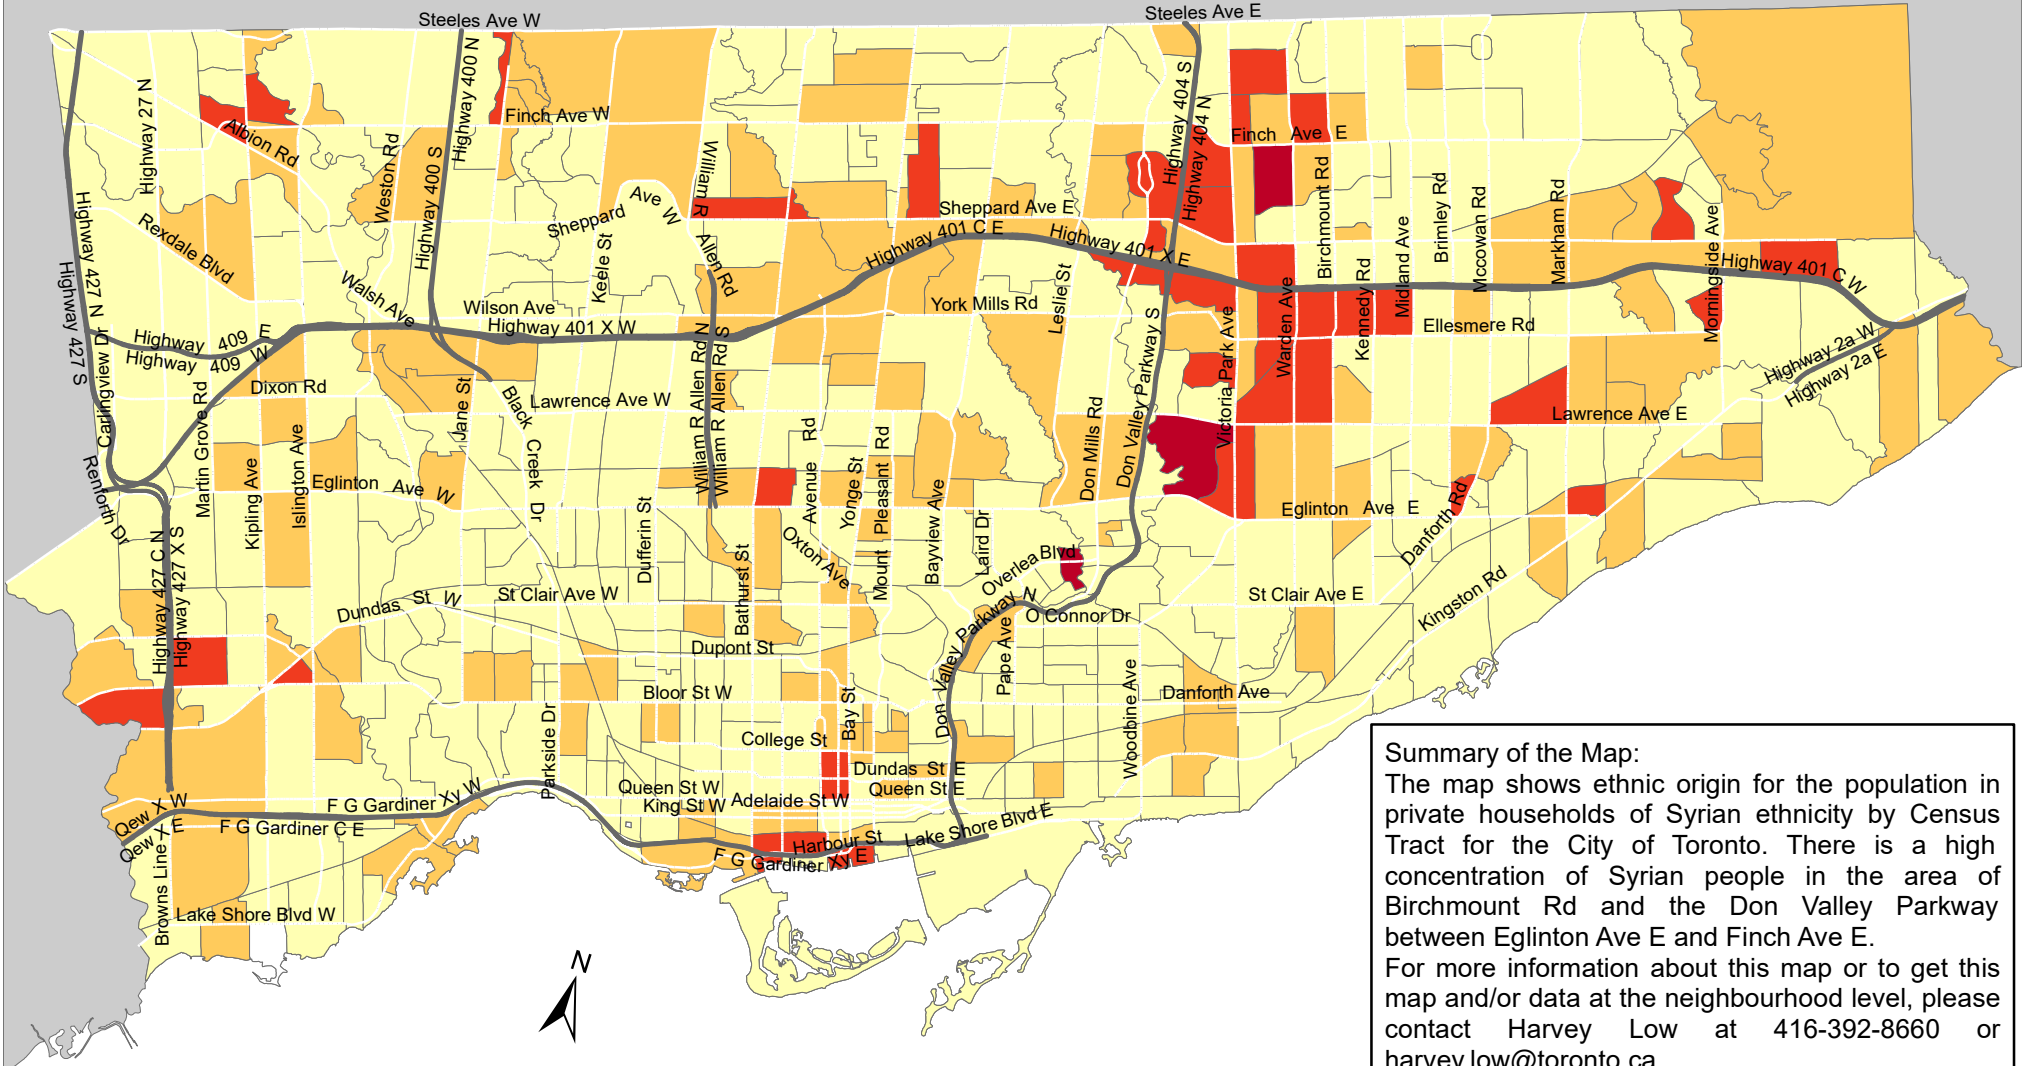

# City of Toronto Ethnic Origin - Syrian 2016

**Summary of the Map:**  
 The map shows ethnic origin for the population in private households of Syrian ethnicity by Census Tract for the City of Toronto. There is a high concentration of Syrian people in the area of Birchmount Rd and the Don Valley Parkway between Eglinton Ave E and Finch Ave E. For more information about this map or to get this map and/or data at the neighbourhood level, please contact Harvey Low at 416-392-8660 or [harvey.low@toronto.ca](mailto:harvey.low@toronto.ca).

**Ethnic Origin - Syrian**

	0 - 10		Not available/ No data
	11 - 35		Expressway
	36 - 105		Major Arterial
	106 - 300		

Source: City of Toronto; Statistics Canada 2016 Census.

Copyright © 2018 City of Toronto. All Rights Reserved. Published: May 2018.