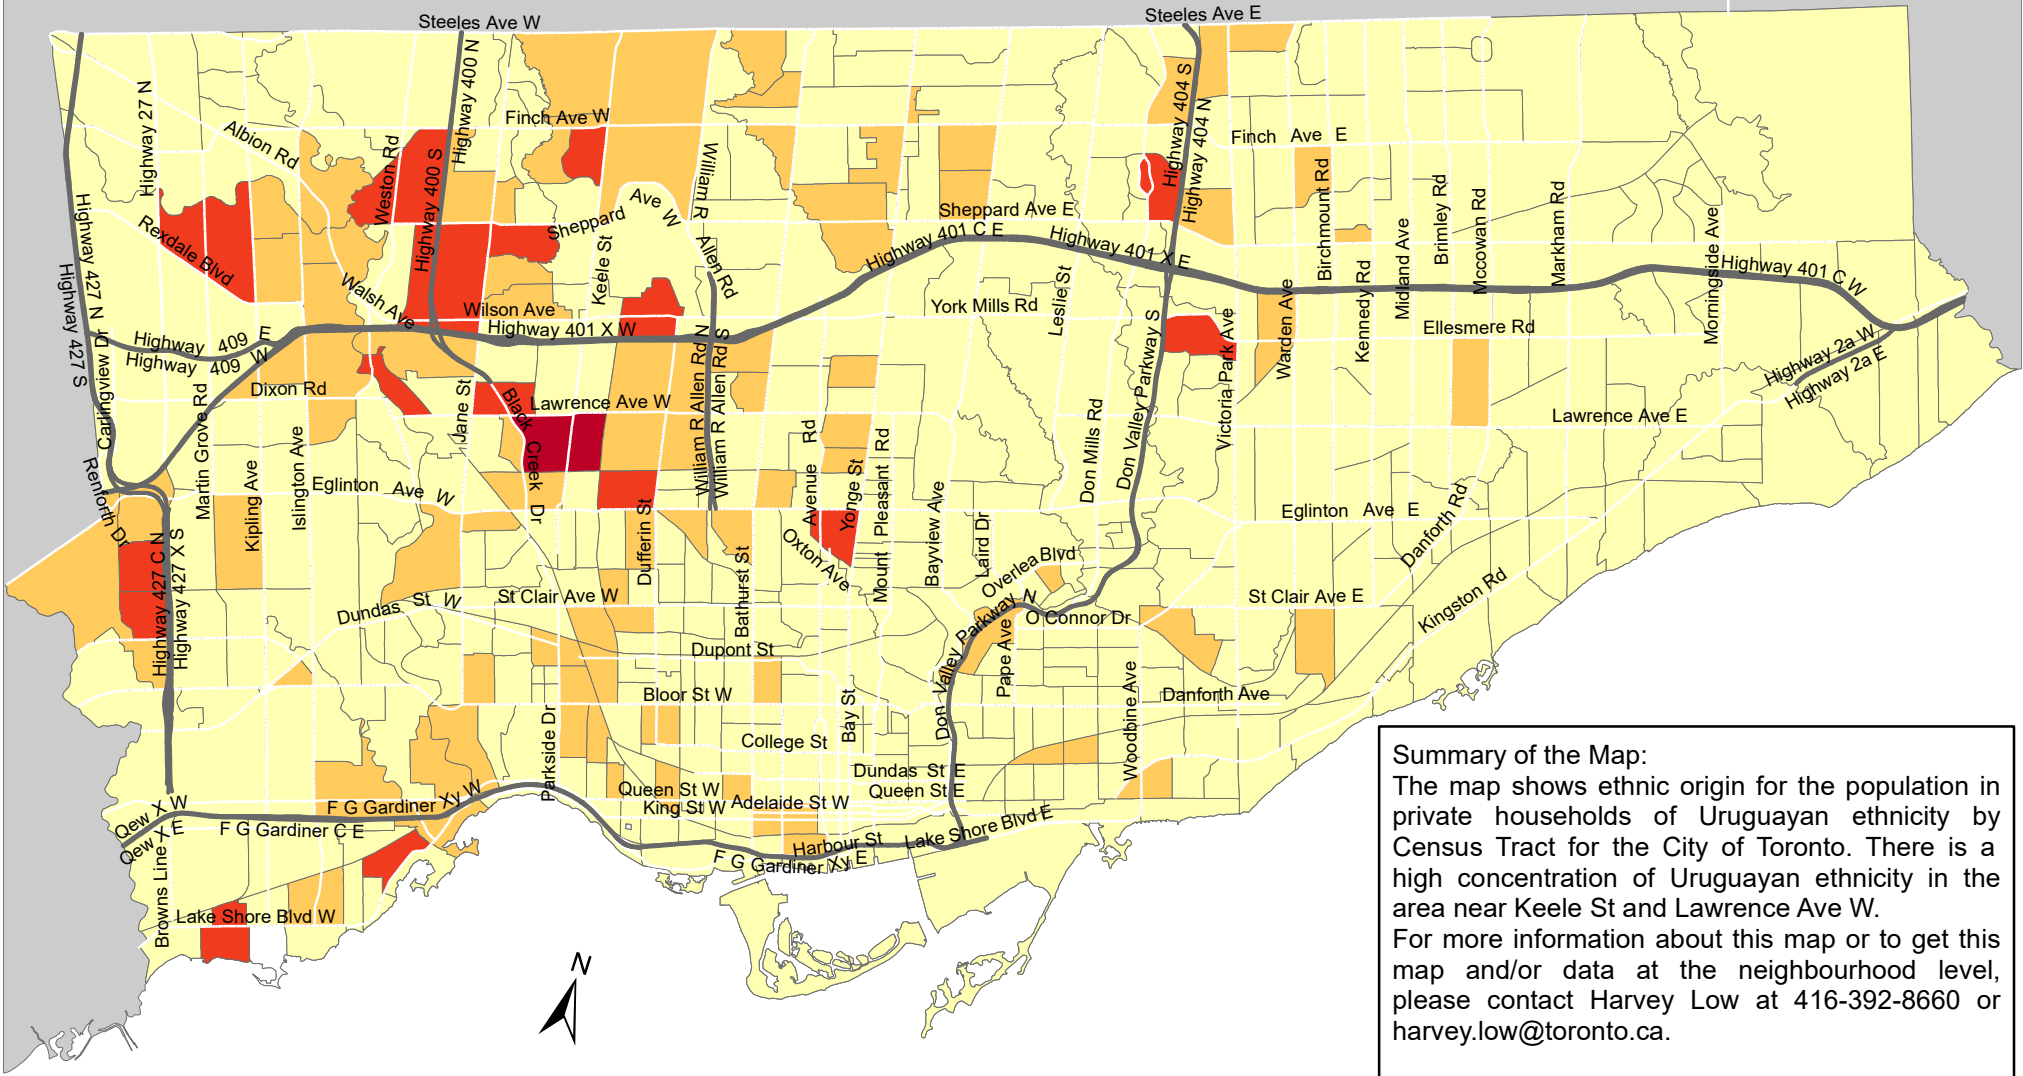

City of Toronto Ethnic Origin - Uruguayan 2016

Summary of the Map:
 The map shows ethnic origin for the population in private households of Uruguayan ethnicity by Census Tract for the City of Toronto. There is a high concentration of Uruguayan ethnicity in the area near Keele St and Lawrence Ave W.
 For more information about this map or to get this map and/or data at the neighbourhood level, please contact Harvey Low at 416-392-8660 or harvey.low@toronto.ca.