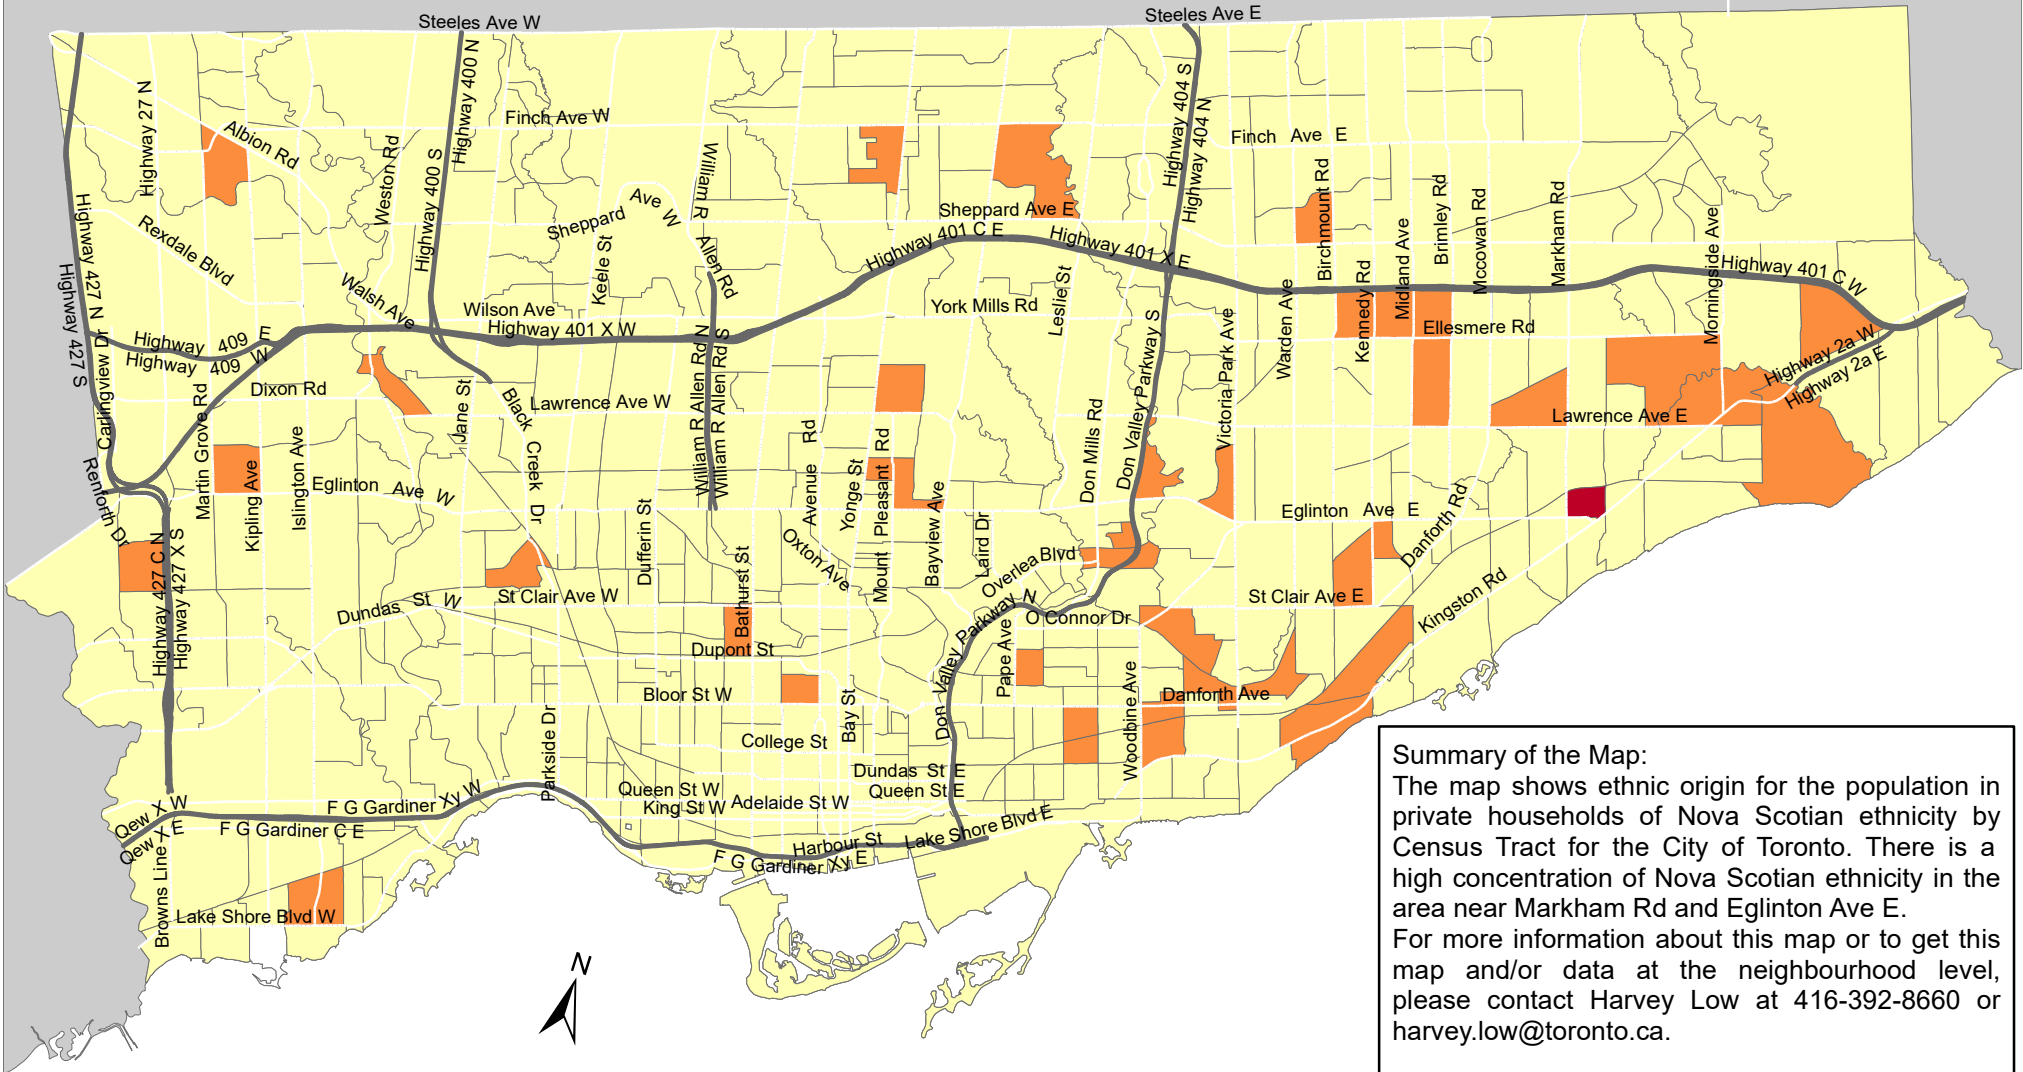

# City of Toronto Ethnic Origin - Nova Scotian 2016

**Summary of the Map:**  
 The map shows ethnic origin for the population in private households of Nova Scotian ethnicity by Census Tract for the City of Toronto. There is a high concentration of Nova Scotian ethnicity in the area near Markham Rd and Eglinton Ave E.  
 For more information about this map or to get this map and/or data at the neighbourhood level, please contact Harvey Low at 416-392-8660 or [harvey.low@toronto.ca](mailto:harvey.low@toronto.ca).

## Ethnic Origin - Nova Scotian

- Not available/ No data
- Expressway
- Major Arterial

Source: City of Toronto;  
 Statistics Canada 2016 Census.

Copyright © 2018 City of Toronto. All Rights Reserved.  
 Published: May 2018.