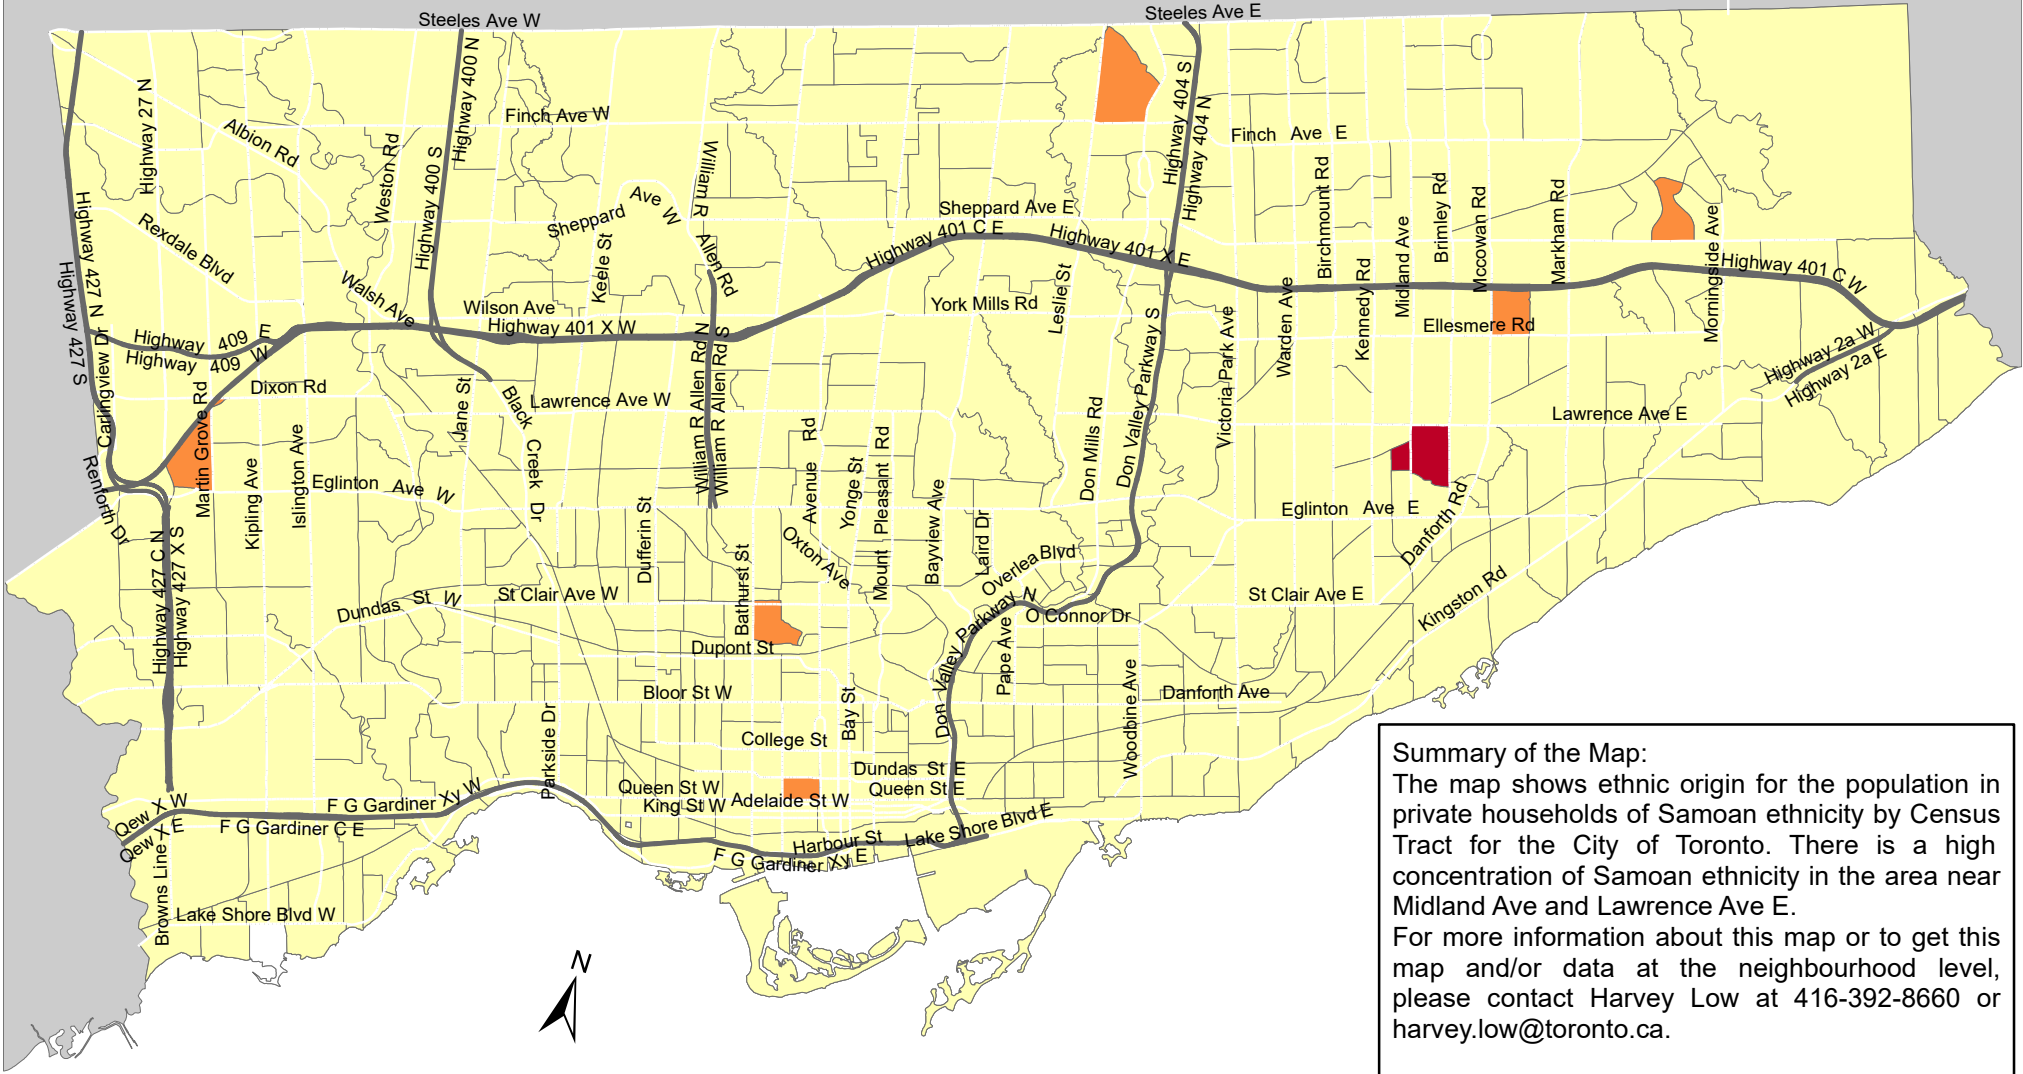

City of Toronto Ethnic Origin - Samoan 2016

Summary of the Map:
 The map shows ethnic origin for the population in private households of Samoan ethnicity by Census Tract for the City of Toronto. There is a high concentration of Samoan ethnicity in the area near Midland Ave and Lawrence Ave E.
 For more information about this map or to get this map and/or data at the neighbourhood level, please contact Harvey Low at 416-392-8660 or harvey.low@toronto.ca.