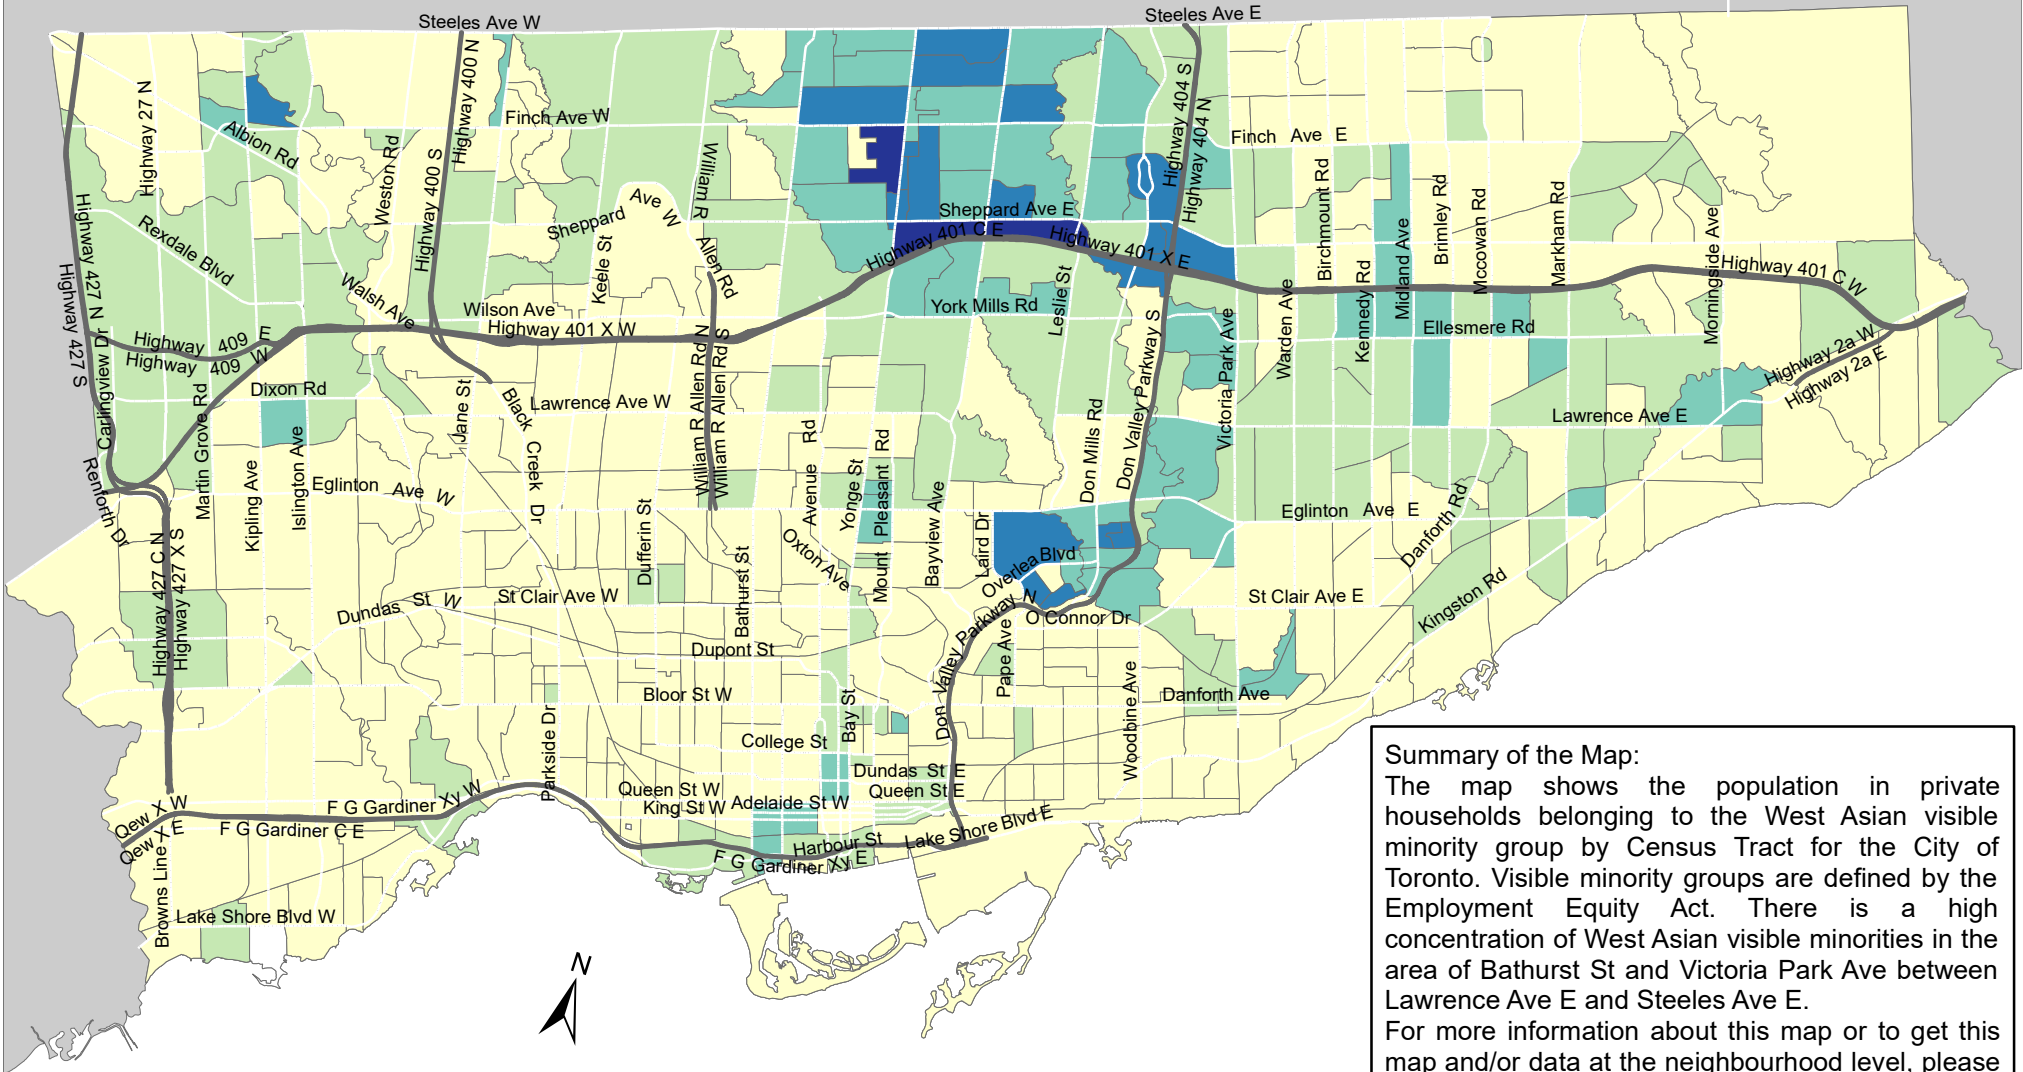

City of Toronto Visible Minority - West Asian 2016

Summary of the Map:
 The map shows the population in private households belonging to the West Asian visible minority group by Census Tract for the City of Toronto. Visible minority groups are defined by the Employment Equity Act. There is a high concentration of West Asian visible minorities in the area of Bathurst St and Victoria Park Ave between Lawrence Ave E and Steeles Ave E. For more information about this map or to get this map and/or data at the neighbourhood level, please contact Harvey Low at 416-392-8660 or harvey.low@toronto.ca.

Total Visible Minority Population - West

Source: City of Toronto;
 Statistics Canada 2016 Census.

Copyright © 2018 City of Toronto. All Rights Reserved.
 Published: May 2018.

Prepared by: Social Research and Analysis Unit.
 Contact: spar@toronto.ca.