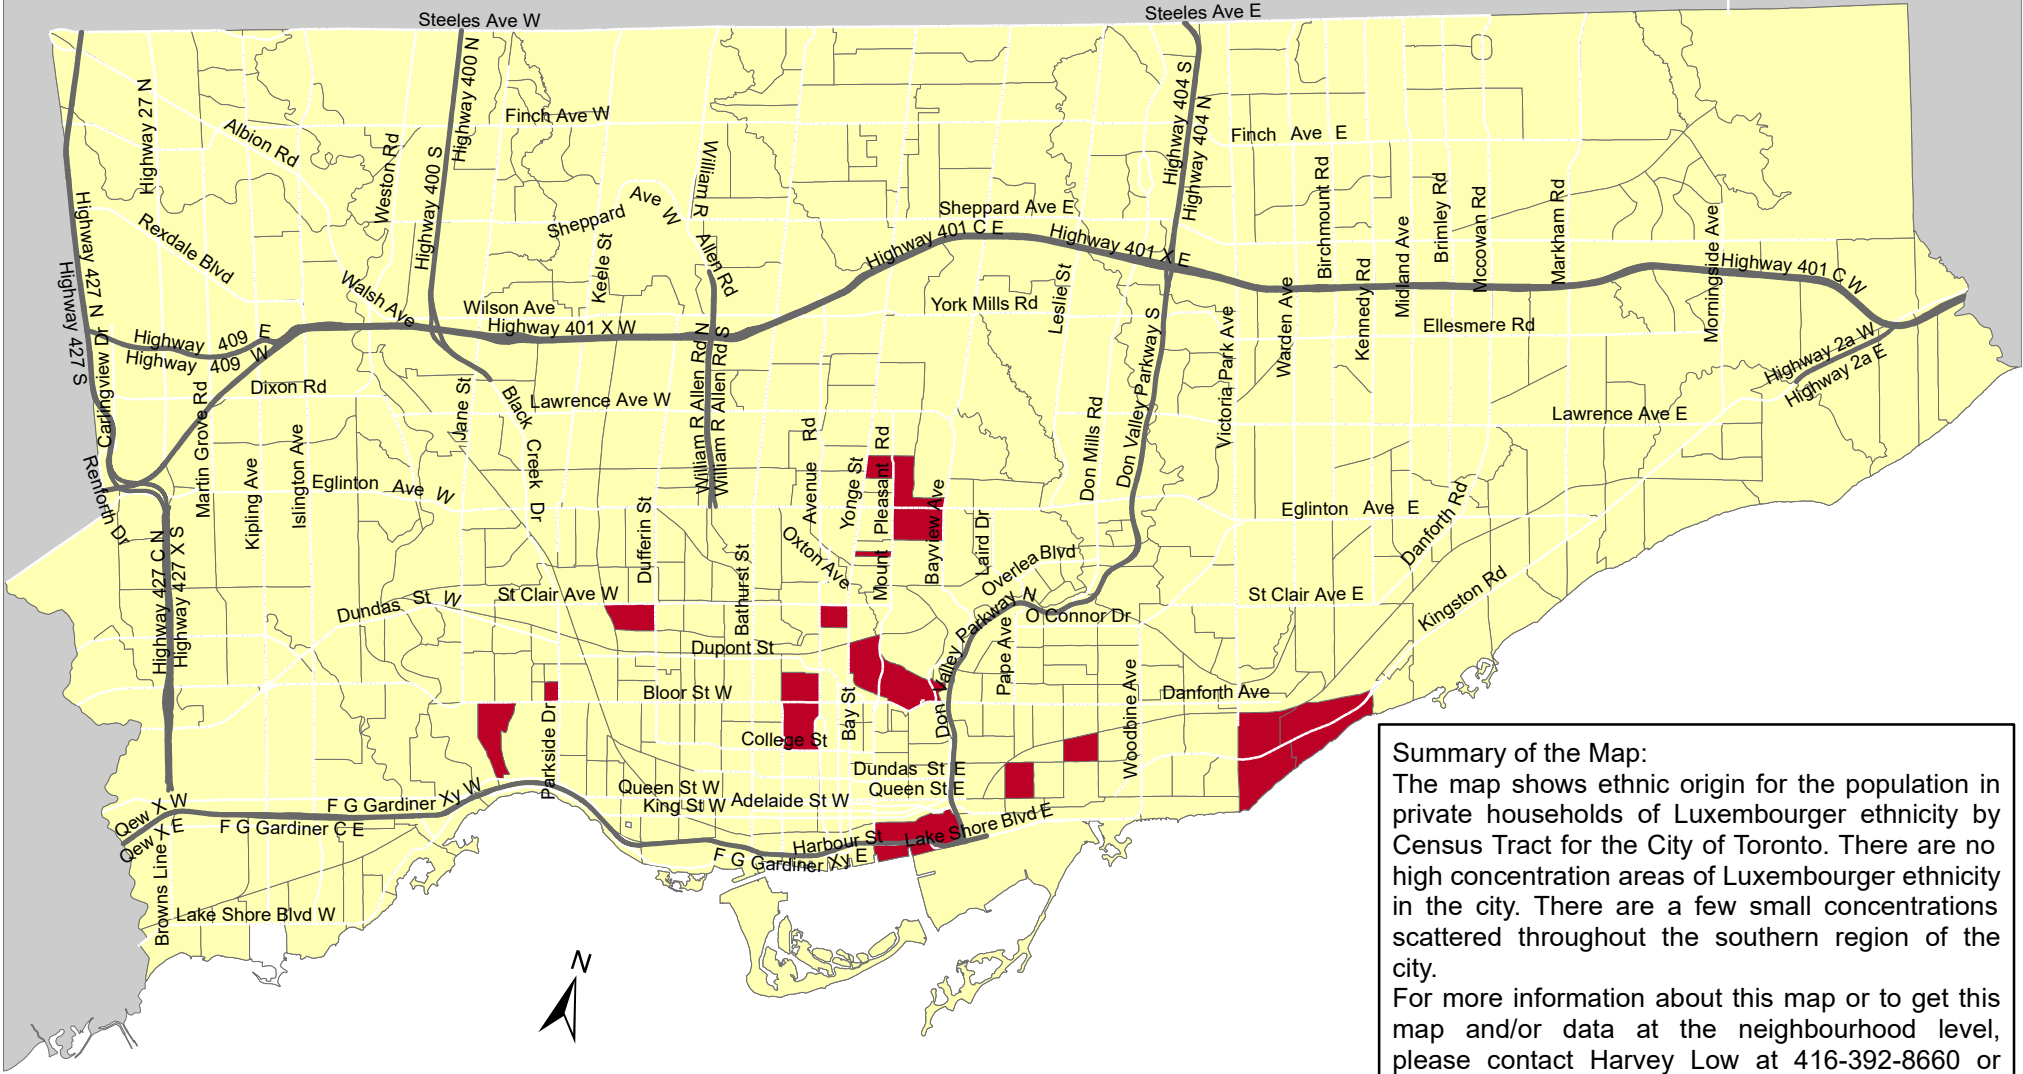

# City of Toronto Ethnic Origin - Luxembourger 2016

**Summary of the Map:**  
 The map shows ethnic origin for the population in private households of Luxembourger ethnicity by Census Tract for the City of Toronto. There are no high concentration areas of Luxembourger ethnicity in the city. There are a few small concentrations scattered throughout the southern region of the city.  
 For more information about this map or to get this map and/or data at the neighbourhood level, please contact Harvey Low at 416-392-8660 or [harvey.low@toronto.ca](mailto:harvey.low@toronto.ca).

**Ethnic Origin - Luxembourger**

<span style="display: inline-block; width: 15px; height: 10px; background-color: yellow; border: 1px solid black;"></span> 0	<span style="display: inline-block; width: 15px; height: 10px; background-color: white; border: 1px solid black;"></span> Not available/ No data
<span style="display: inline-block; width: 15px; height: 10px; background-color: red; border: 1px solid black;"></span> 1 - 10	<span style="display: inline-block; width: 15px; border-bottom: 2px solid black;"></span> Expressway
	<span style="display: inline-block; width: 15px; border-bottom: 1px solid black;"></span> Major Arterial