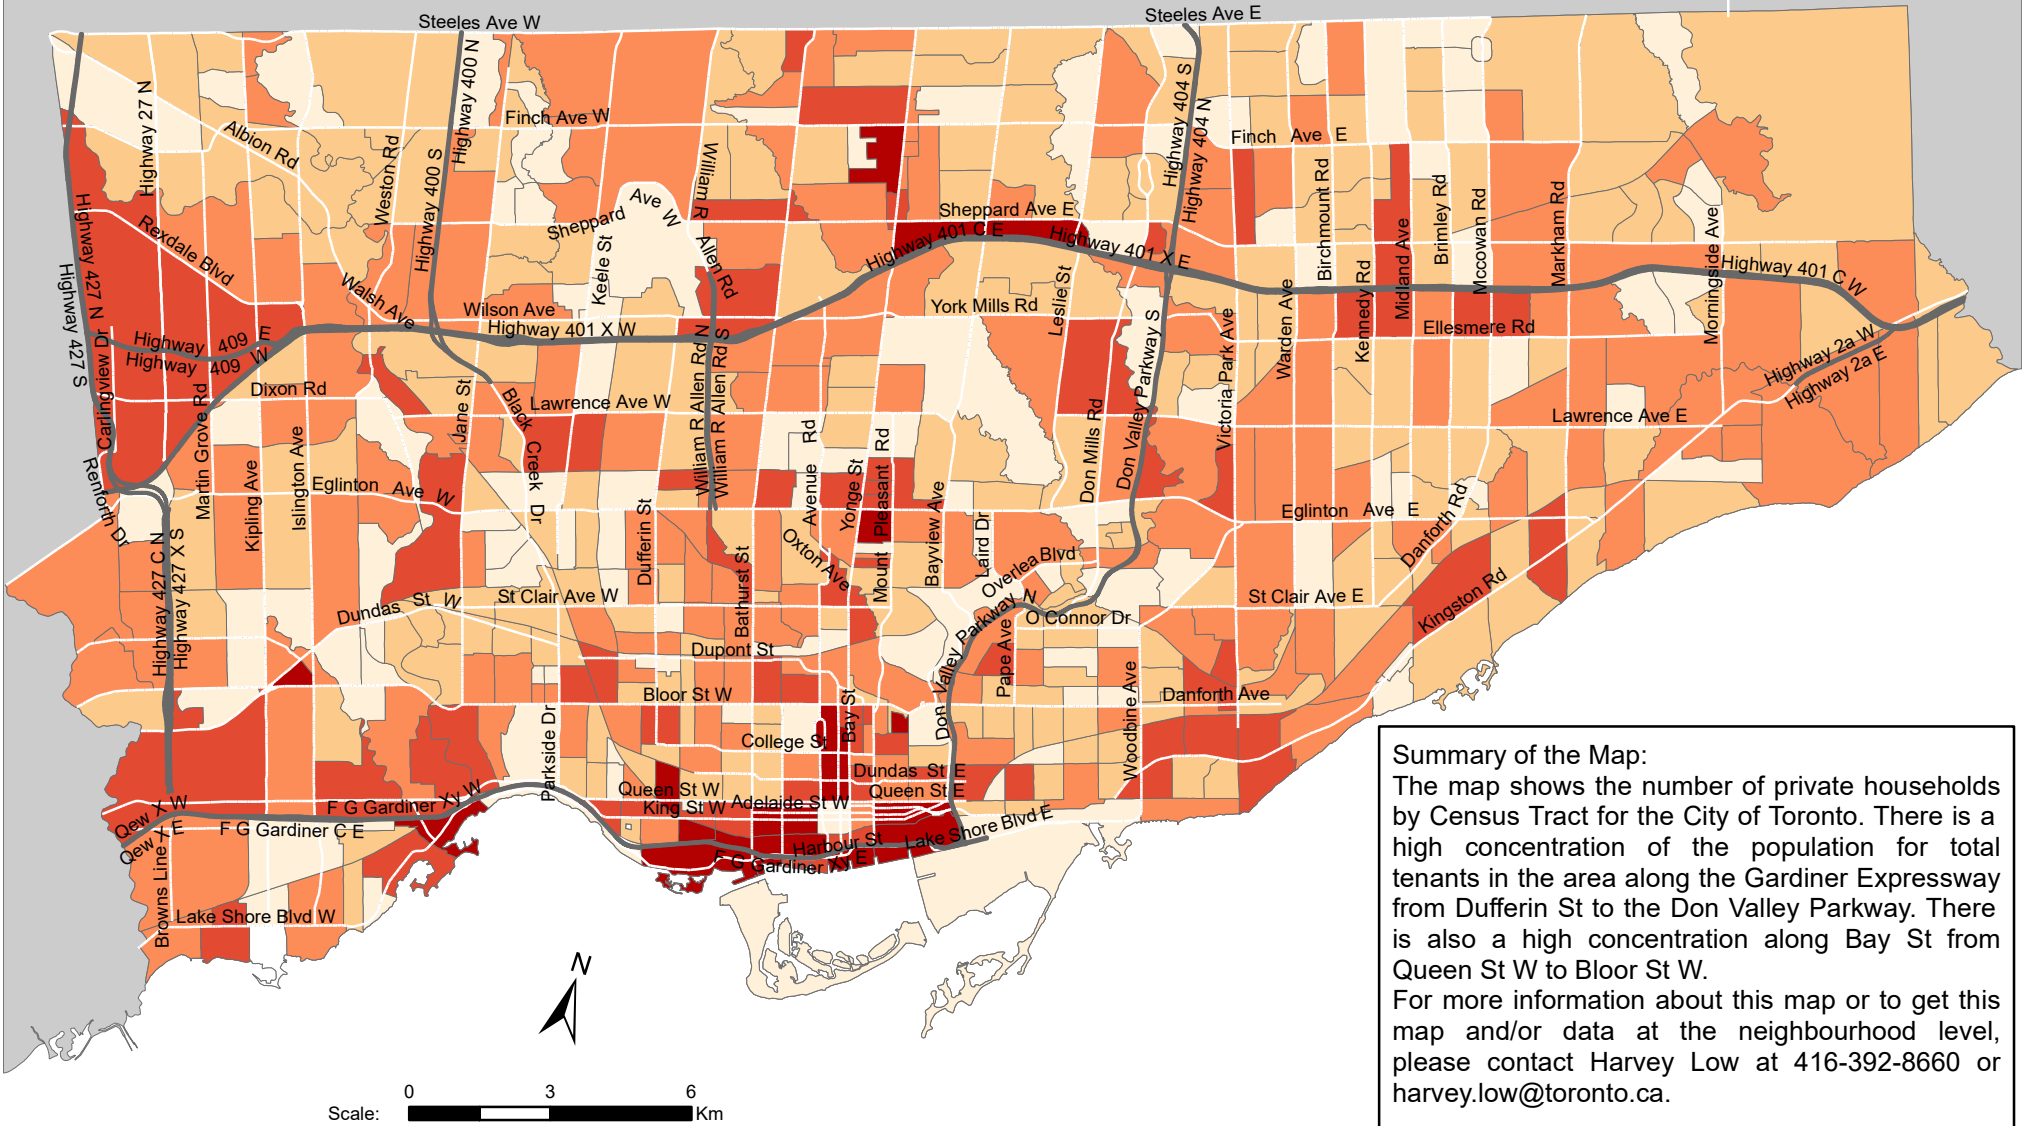

City of Toronto Population - Total Private Households 2016

Summary of the Map:
 The map shows the number of private households by Census Tract for the City of Toronto. There is a high concentration of the population for total tenants in the area along the Gardiner Expressway from Dufferin St to the Don Valley Parkway. There is also a high concentration along Bay St from Queen St W to Bloor St W.
 For more information about this map or to get this map and/or data at the neighbourhood level, please contact Harvey Low at 416-392-8660 or harvey.low@toronto.ca.