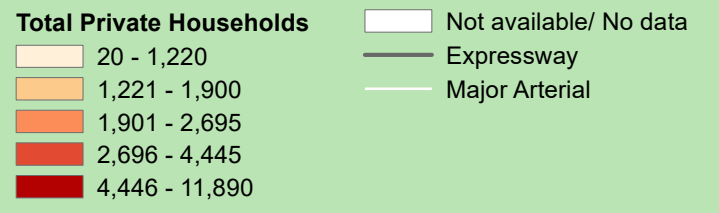

City of Toronto Population - Total Private Households 2016

Summary of the Map:
 The map shows the number of private households by Census Tract for the City of Toronto. There is a high concentration of the population for total tenants in the area along the Gardiner Expressway from Dufferin St to the Don Valley Parkway. There is also a high concentration along Bay St from Queen St W to Bloor St W.
 For more information about this map or to get this map and/or data at the neighbourhood level, please contact Harvey Low at 416-392-8660 or harvey.low@toronto.ca.