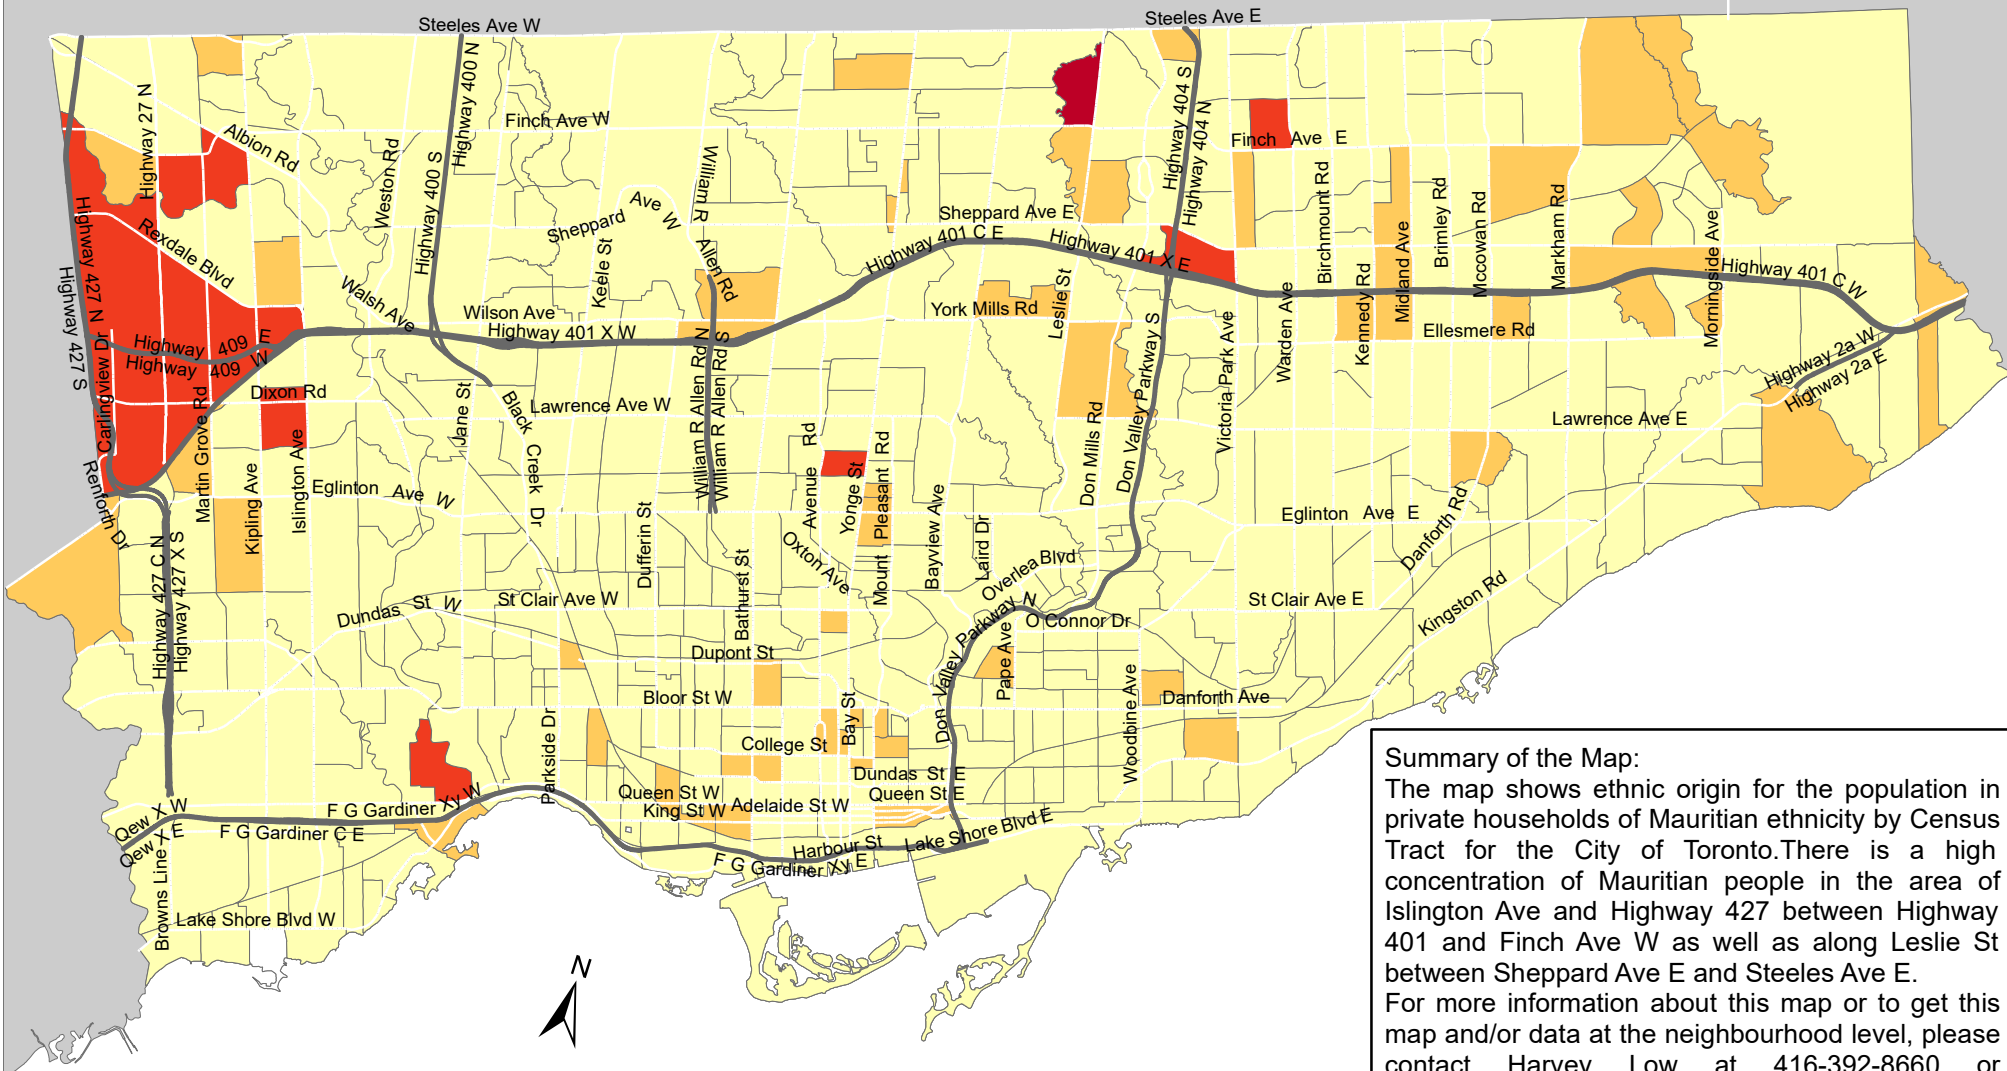

City of Toronto Ethnic Origin - Mauritian 2016

Summary of the Map:
 The map shows ethnic origin for the population in private households of Mauritian ethnicity by Census Tract for the City of Toronto. There is a high concentration of Mauritian people in the area of Islington Ave and Highway 427 between Highway 401 and Finch Ave W as well as along Leslie St between Sheppard Ave E and Steeles Ave E. For more information about this map or to get this map and/or data at the neighbourhood level, please contact Harvey Low at 416-392-8660 or harvey.low@toronto.ca.