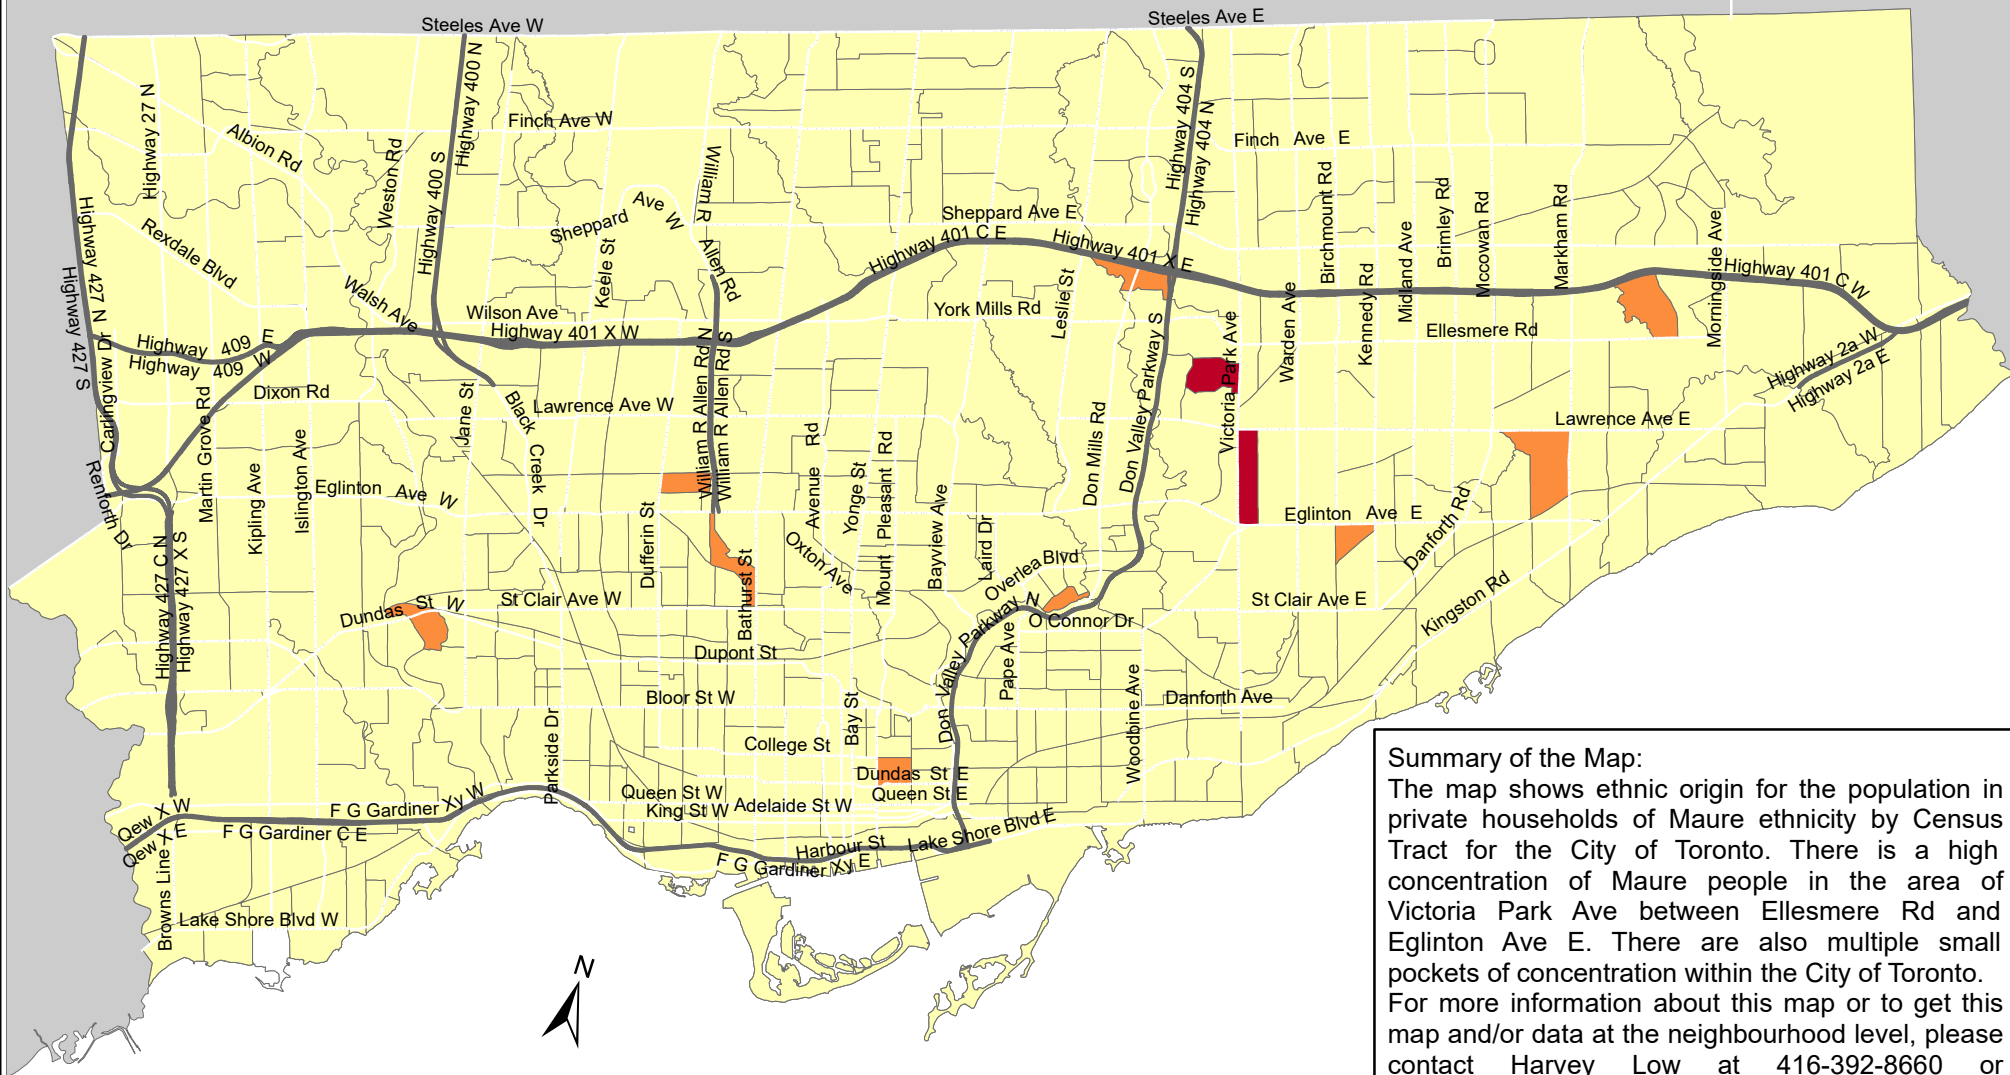

City of Toronto Ethnic Origin - Maure 2016

Summary of the Map:
 The map shows ethnic origin for the population in private households of Maure ethnicity by Census Tract for the City of Toronto. There is a high concentration of Maure people in the area of Victoria Park Ave between Ellesmere Rd and Eglinton Ave E. There are also multiple small pockets of concentration within the City of Toronto. For more information about this map or to get this map and/or data at the neighbourhood level, please contact Harvey Low at 416-392-8660 or harvey.low@toronto.ca.

Ethnic Origin - Maure

- Not available/ No data
- Expressway
- Major Arterial

Source: City of Toronto;
 Statistics Canada 2016 Census.

Copyright © 2018 City of Toronto. All Rights Reserved.
 Published: May 2018.