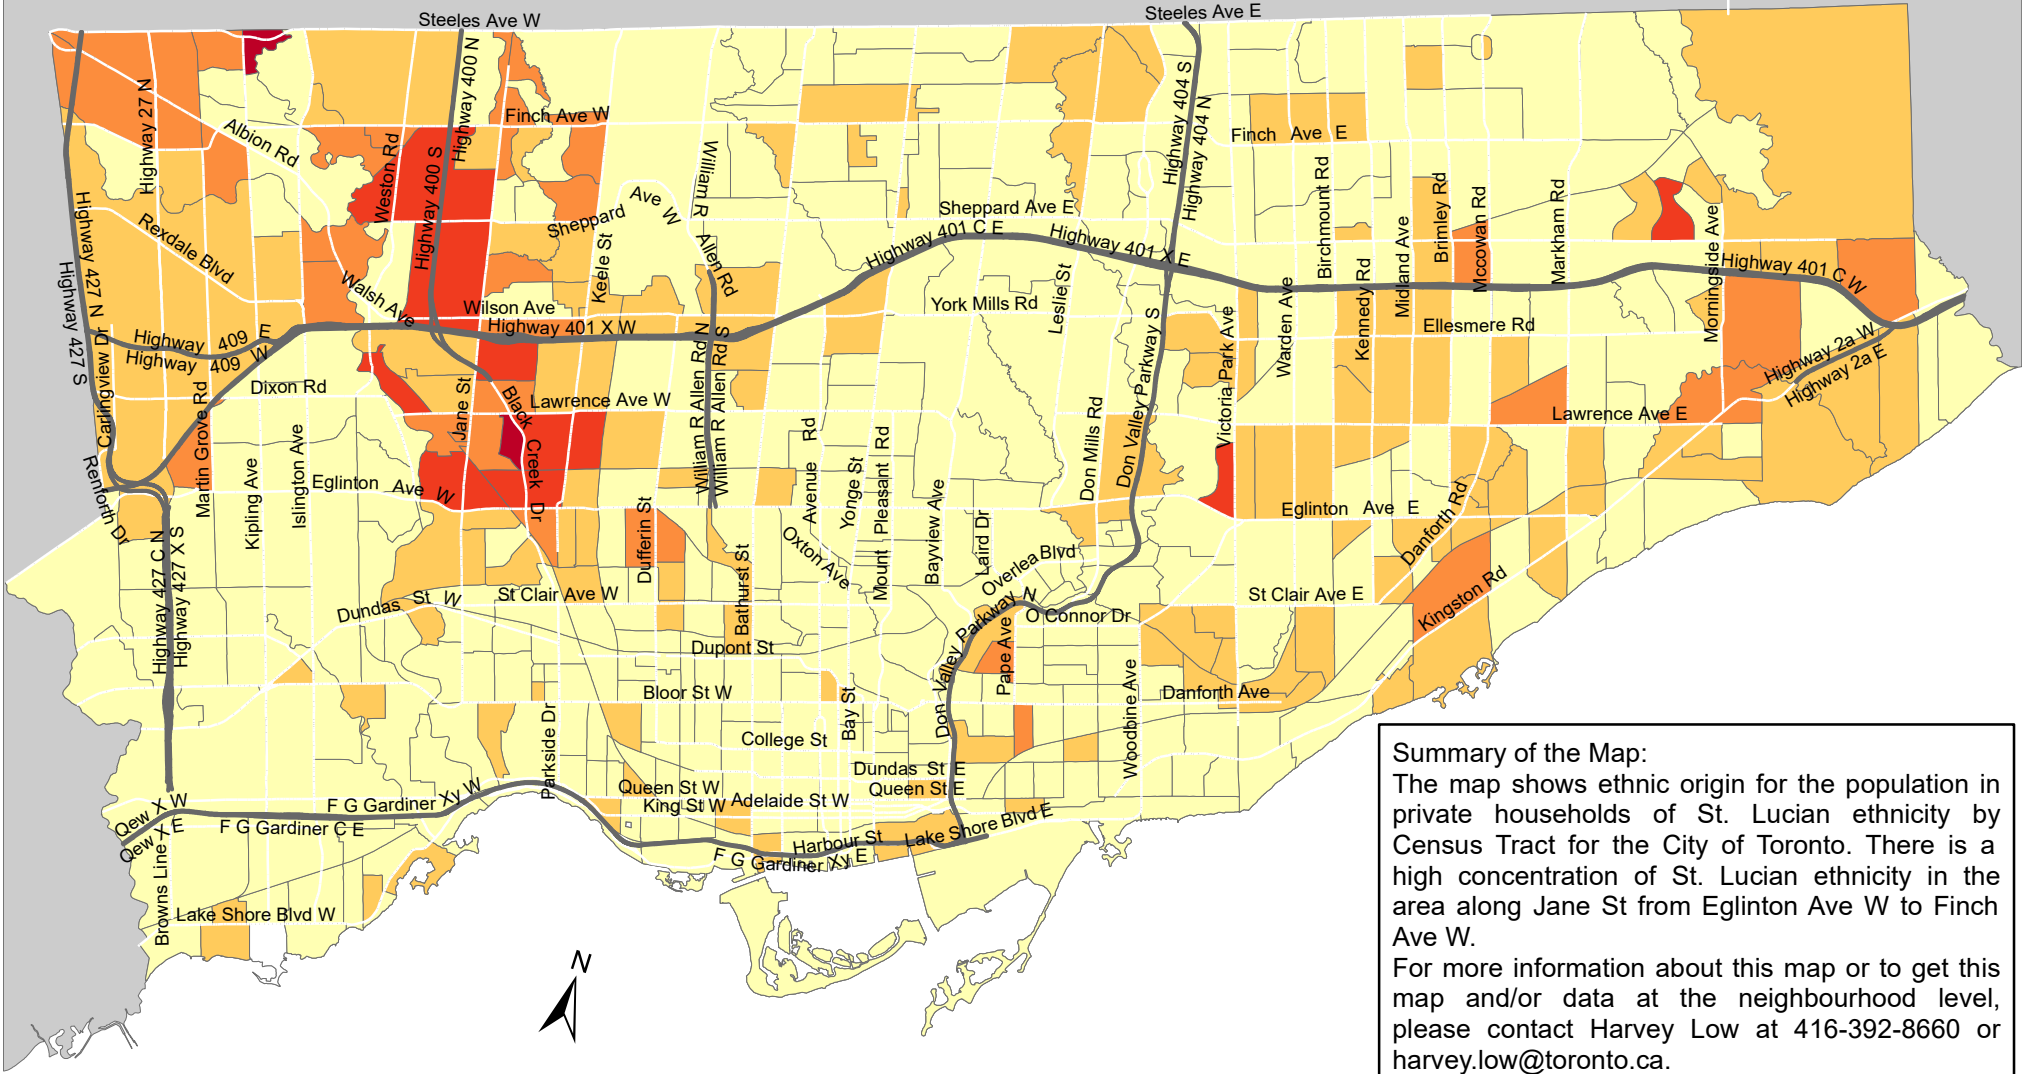

City of Toronto Ethnic Origin - St. Lucian 2016

Summary of the Map:
 The map shows ethnic origin for the population in private households of St. Lucian ethnicity by Census Tract for the City of Toronto. There is a high concentration of St. Lucian ethnicity in the area along Jane St from Eglinton Ave W to Finch Ave W.
 For more information about this map or to get this map and/or data at the neighbourhood level, please contact Harvey Low at 416-392-8660 or harvey.low@toronto.ca.