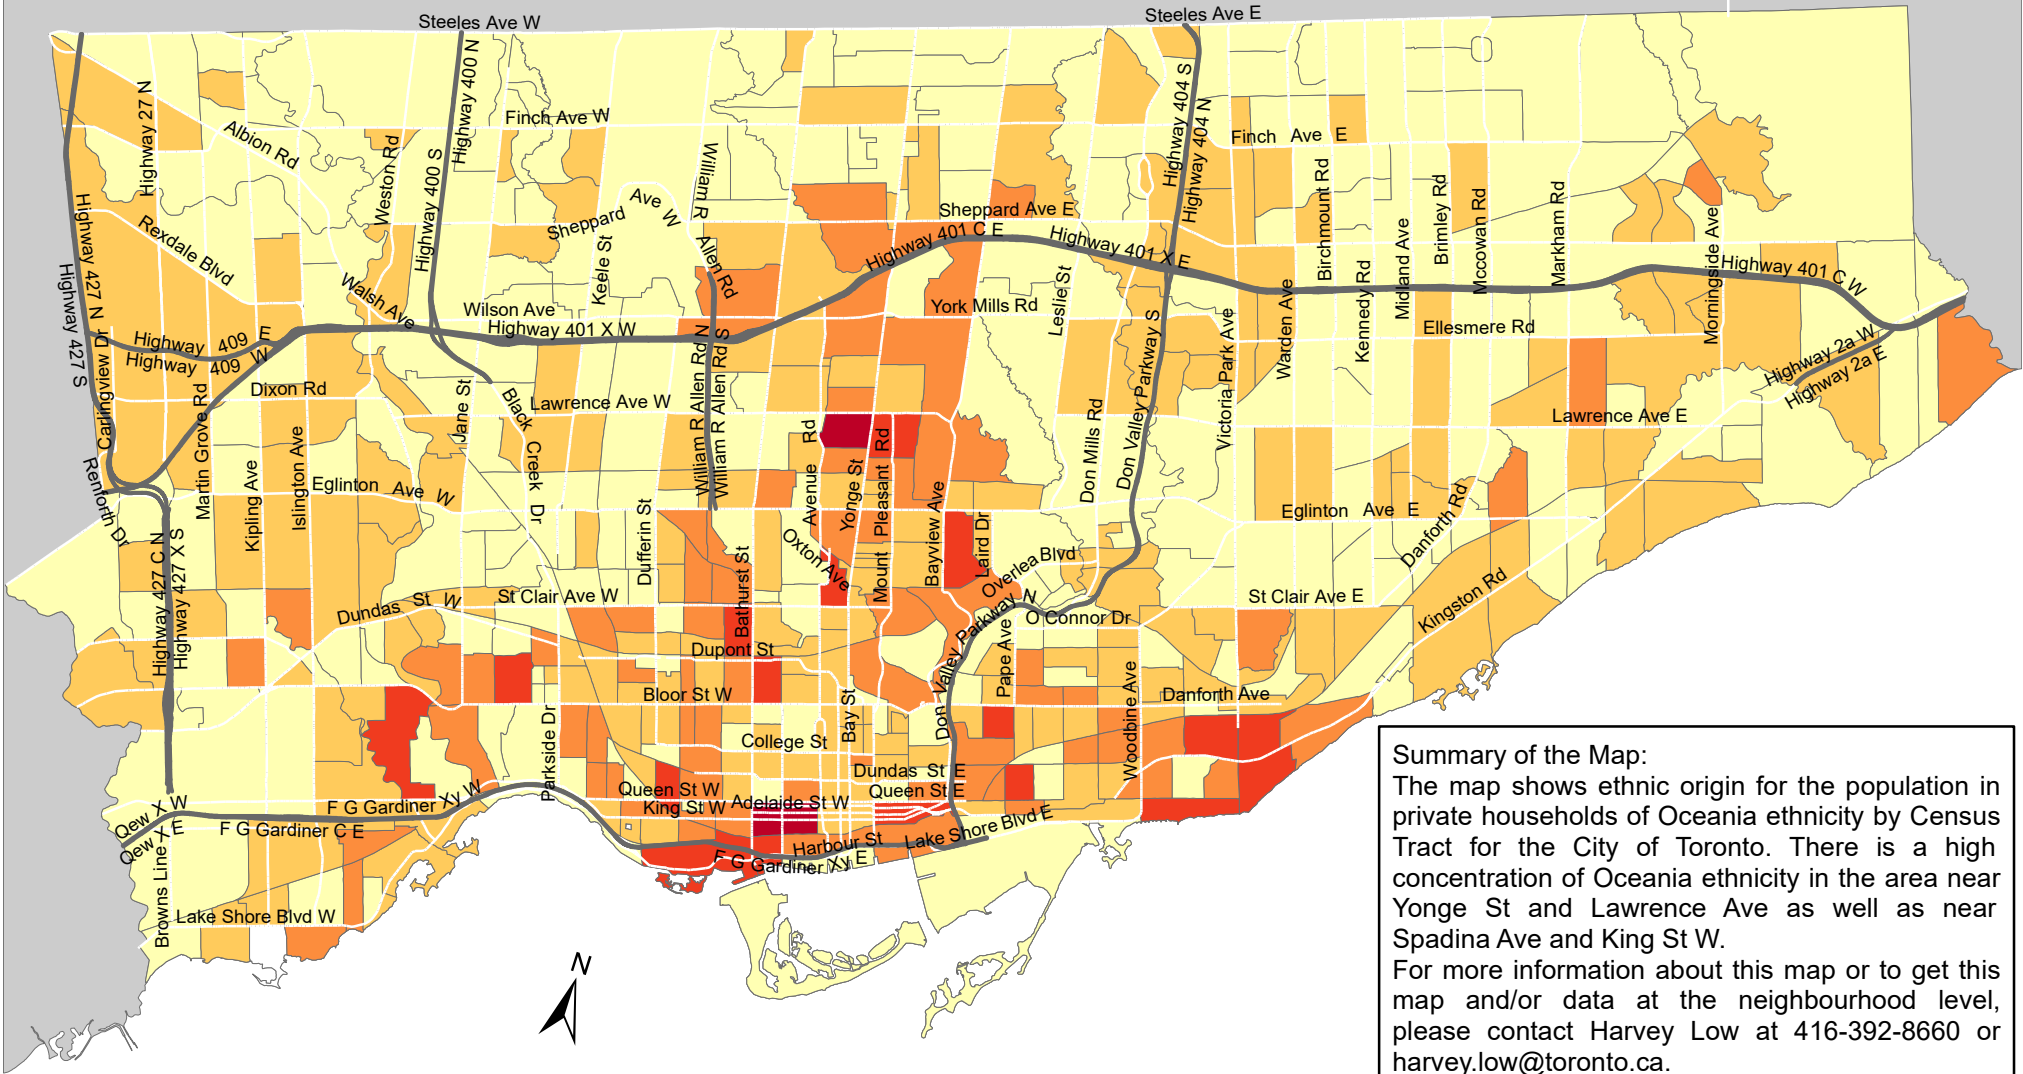

# City of Toronto Ethnic Origin - Oceania 2016

**Summary of the Map:**  
 The map shows ethnic origin for the population in private households of Oceania ethnicity by Census Tract for the City of Toronto. There is a high concentration of Oceania ethnicity in the area near Yonge St and Lawrence Ave as well as near Spadina Ave and King St W.  
 For more information about this map or to get this map and/or data at the neighbourhood level, please contact Harvey Low at 416-392-8660 or [harvey.low@toronto.ca](mailto:harvey.low@toronto.ca).

**Ethnic Origin - Oceania**

 0	 Not available/ No data
 1 - 20	 Expressway
 21 - 40	 Major Arterial
 41 - 70	
 71 - 100	

Source: City of Toronto; Statistics Canada 2016 Census.  
 Copyright © 2018 City of Toronto. All Rights Reserved. Published: May 2018.  
 Prepared by: Social Research and Analysis Unit. Contact: [spar@toronto.ca](mailto:spar@toronto.ca).  
 N.I.E - Not included elsewhere  
 N.O.S - Not otherwise specified