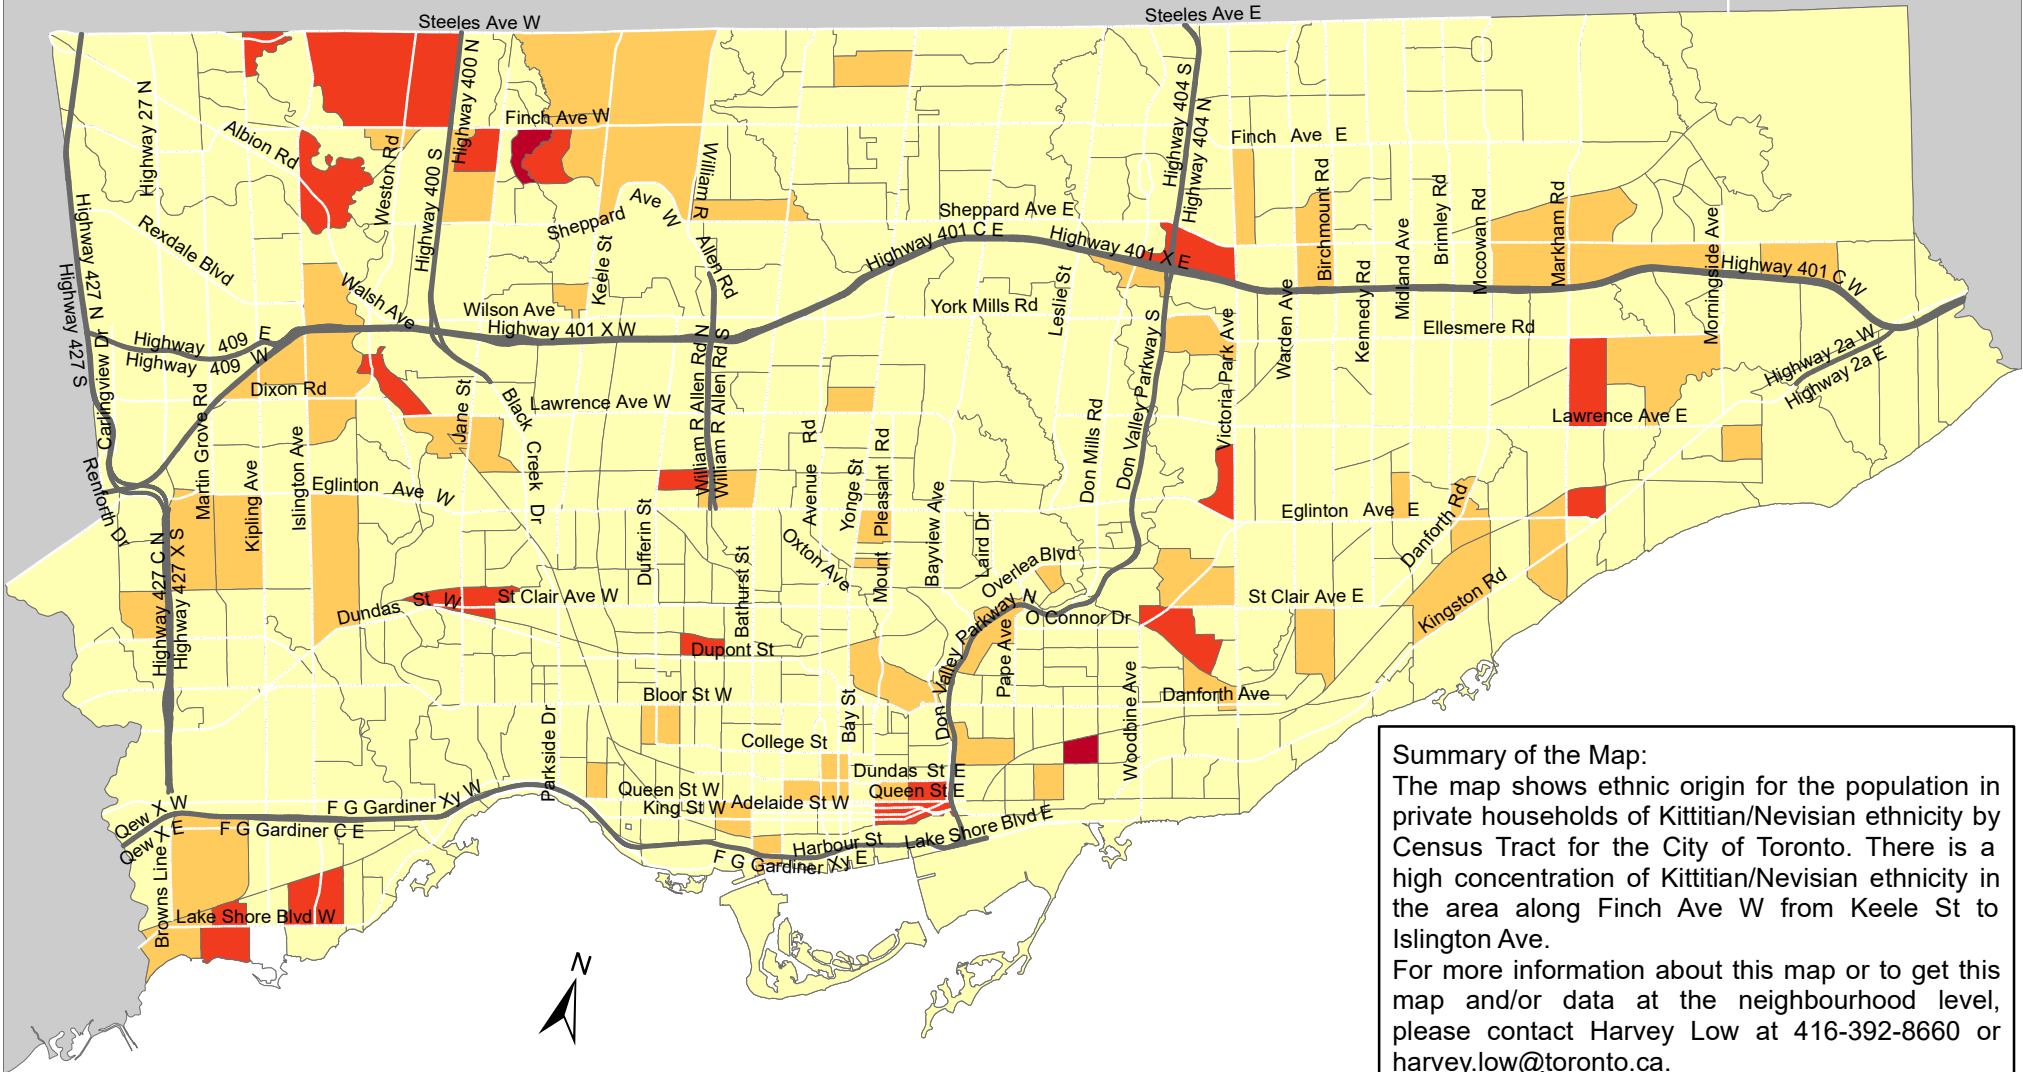

City of Toronto Ethnic Origin - Kittitian/Nevisian 2016

Summary of the Map:
 The map shows ethnic origin for the population in private households of Kittitian/Nevisian ethnicity by Census Tract for the City of Toronto. There is a high concentration of Kittitian/Nevisian ethnicity in the area along Finch Ave W from Keele St to Islington Ave.
 For more information about this map or to get this map and/or data at the neighbourhood level, please contact Harvey Low at 416-392-8660 or harvey.low@toronto.ca.

Ethnic Origin - Kittitian/Nevisian

	0		Not available/ No data
	1 - 10		Expressway
	11 - 20		Major Arterial
	21 - 30		

Source: City of Toronto; Statistics Canada 2016 Census.

Copyright © 2018 City of Toronto. All Rights Reserved. Published: May 2018.