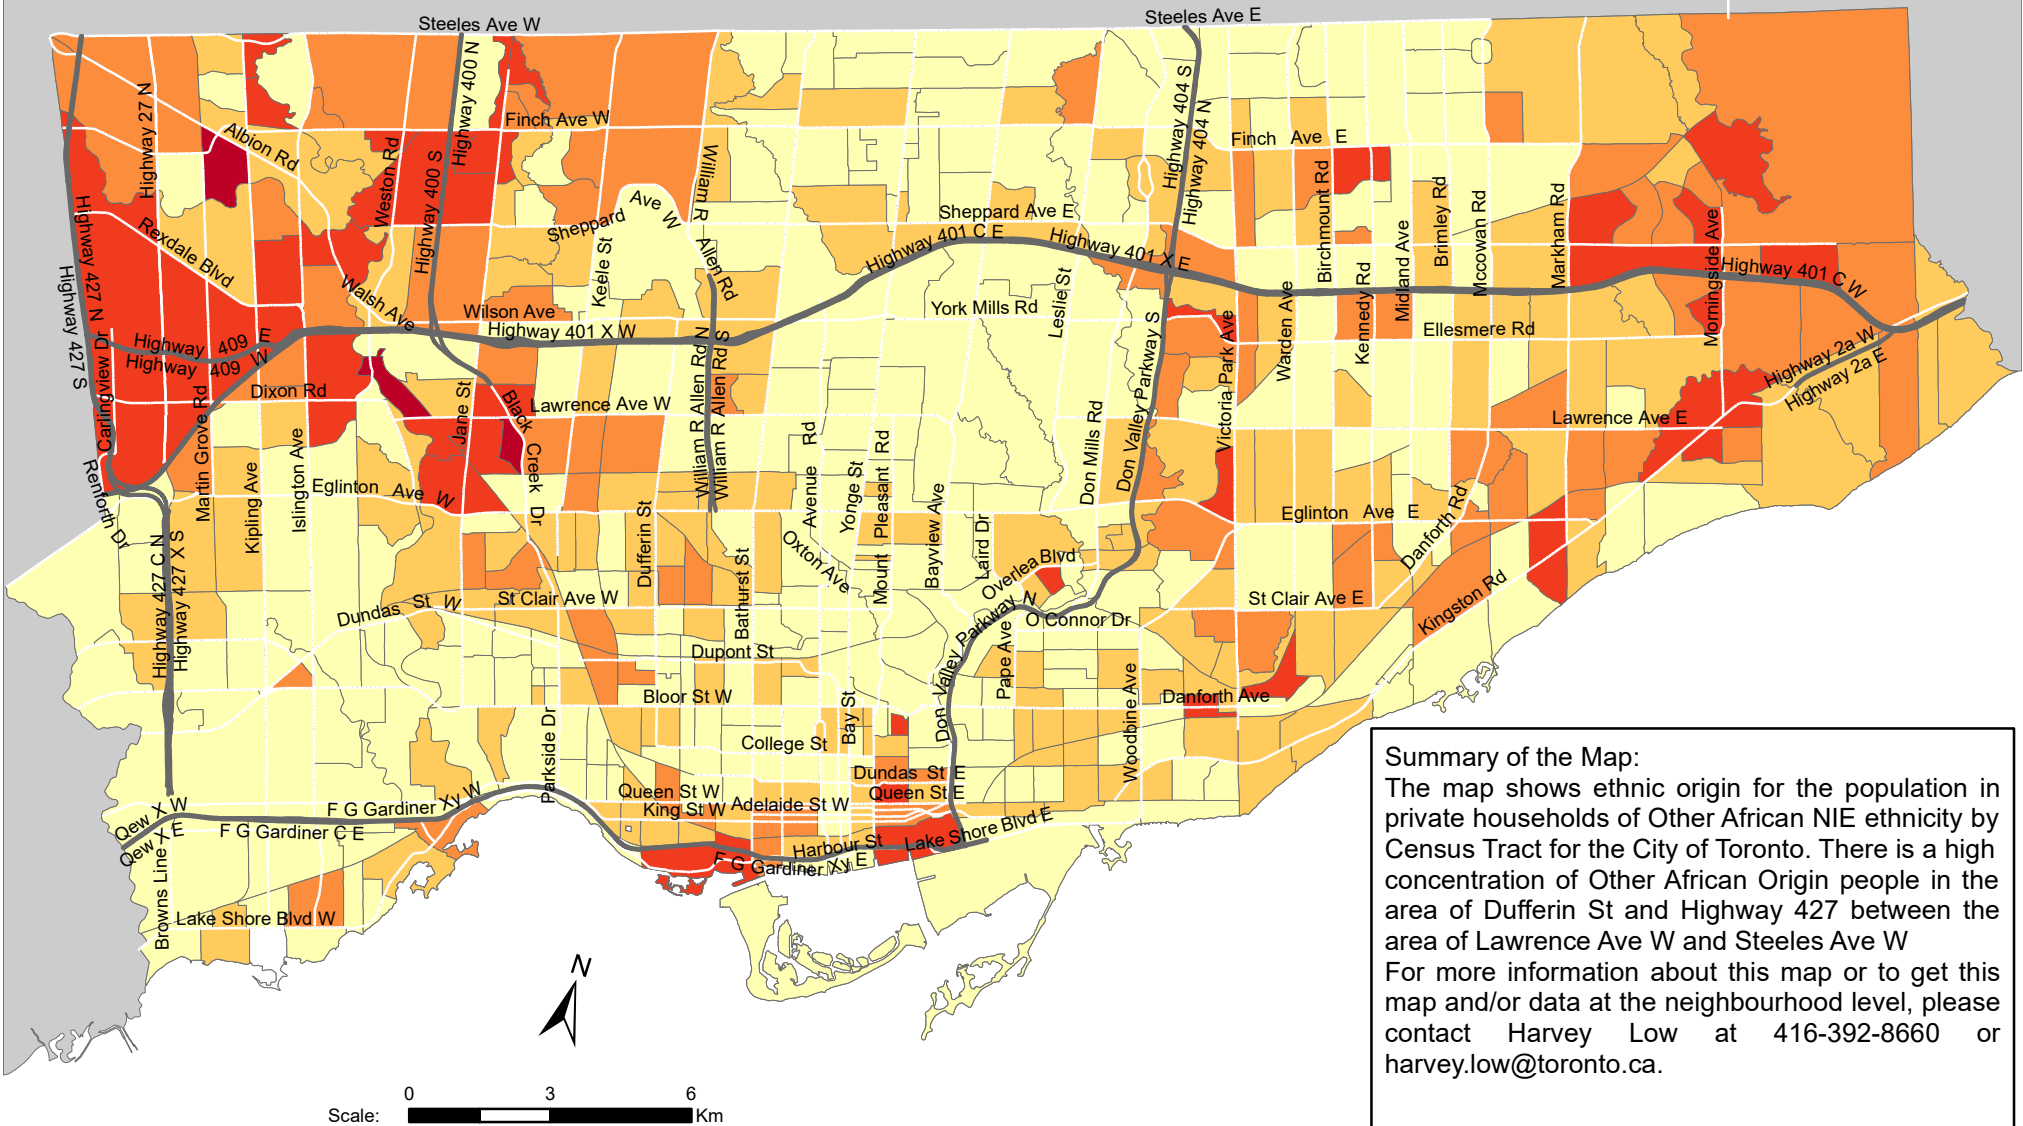

City of Toronto Ethnic Origin - Other African Origins, n.i.e. 2016

Summary of the Map:
 The map shows ethnic origin for the population in private households of Other African NIE ethnicity by Census Tract for the City of Toronto. There is a high concentration of Other African Origin people in the area of Dufferin St and Highway 427 between the area of Lawrence Ave W and Steeles Ave W
 For more information about this map or to get this map and/or data at the neighbourhood level, please contact Harvey Low at 416-392-8660 or harvey.low@toronto.ca.

Ethnic Origin - Other African Origins,

- 0 - 40
- 41 - 95
- 96 - 170
- 171 - 300
- 301 - 520

Not available/ No data

Expressway

Major Arterial

Source: City of Toronto;
 Statistics Canada 2016 Census.

Copyright © 2018 City of Toronto. All Rights Reserved.
 Published: May 2018.