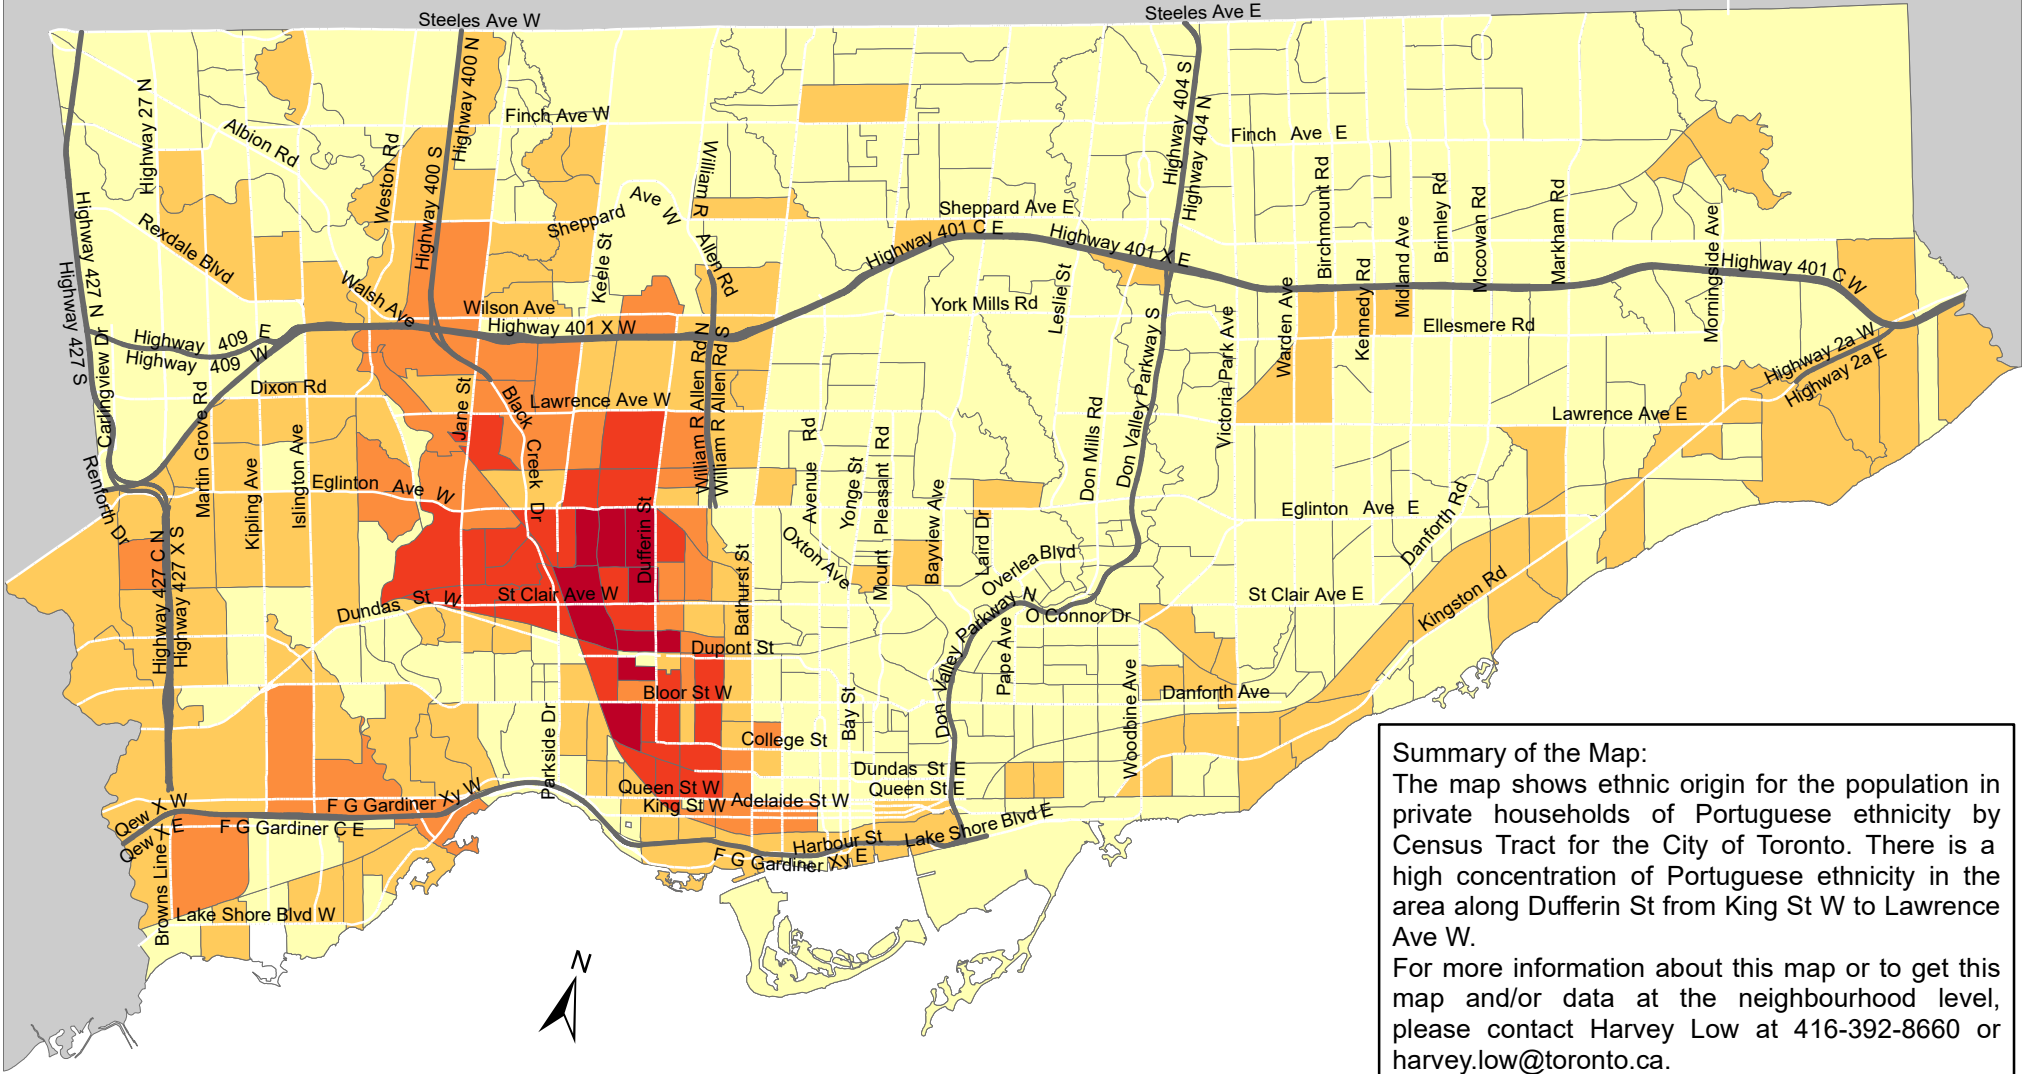

City of Toronto Ethnic Origin - Portuguese 2016

Summary of the Map:
 The map shows ethnic origin for the population in private households of Portuguese ethnicity by Census Tract for the City of Toronto. There is a high concentration of Portuguese ethnicity in the area along Dufferin St from King St W to Lawrence Ave W.
 For more information about this map or to get this map and/or data at the neighbourhood level, please contact Harvey Low at 416-392-8660 or harvey.low@toronto.ca.

Ethnic Origin - Portuguese	Not available/ No data
0 - 125	Expressway
126 - 320	Major Arterial
321 - 660	
661 - 1,210	
1,211 - 2,220	

Source: City of Toronto;
 Statistics Canada 2016 Census.

Copyright © 2018 City of Toronto. All Rights Reserved.
 Published: May 2018.