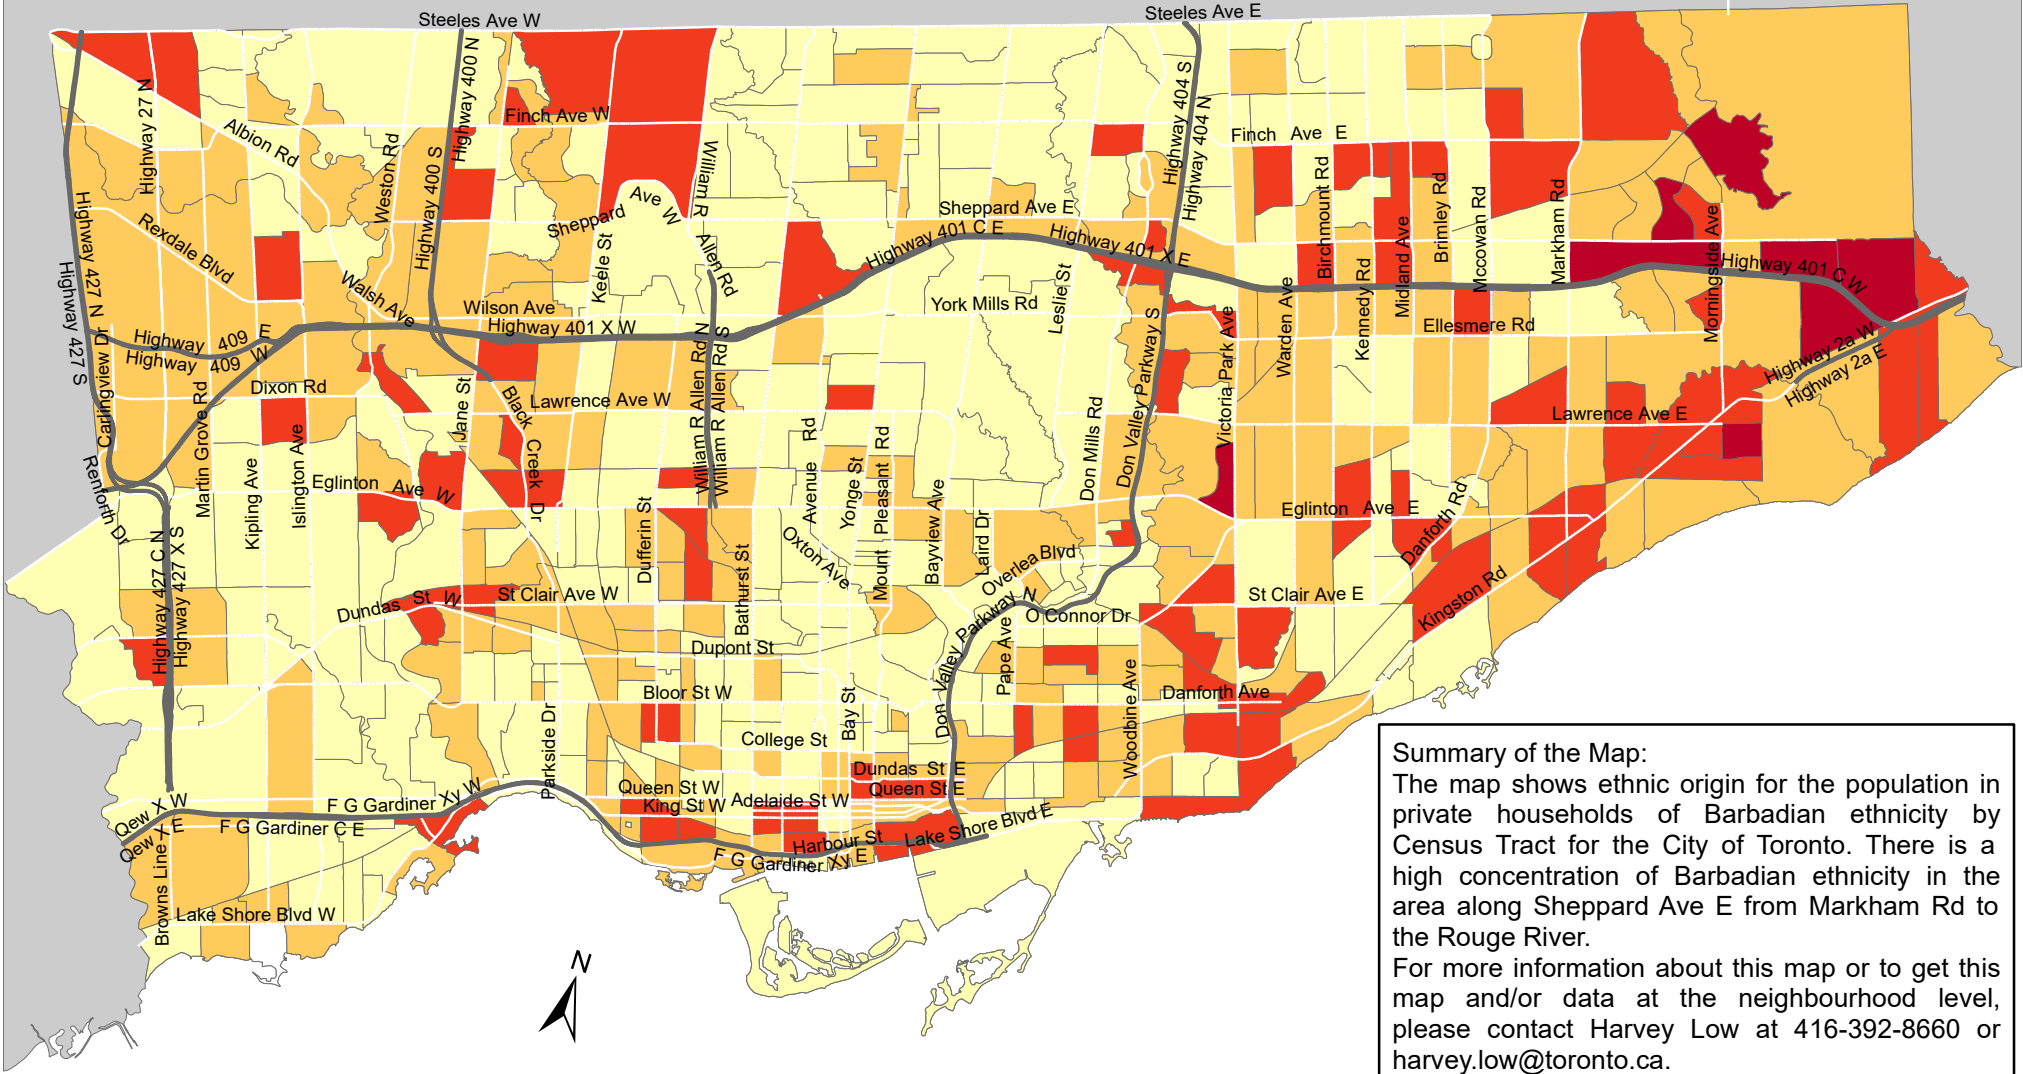

City of Toronto Ethnic Origin - Barbadian 2016

Summary of the Map:
 The map shows ethnic origin for the population in private households of Barbadian ethnicity by Census Tract for the City of Toronto. There is a high concentration of Barbadian ethnicity in the area along Sheppard Ave E from Markham Rd to the Rouge River.
 For more information about this map or to get this map and/or data at the neighbourhood level, please contact Harvey Low at 416-392-8660 or harvey.low@toronto.ca.

Ethnic Origin - Barbadian

	0 - 10		Not available/ No data
	11 - 30		Expressway
	31 - 65		Major Arterial
	66 - 130		

Source: City of Toronto; Statistics Canada 2016 Census.
 Copyright © 2018 City of Toronto. All Rights Reserved. Published: May 2018.
 Prepared by: Social Research and Analysis Unit. Contact: spar@toronto.ca.
 N.I.E - Not included elsewhere
 N.O.S - Not otherwise specified