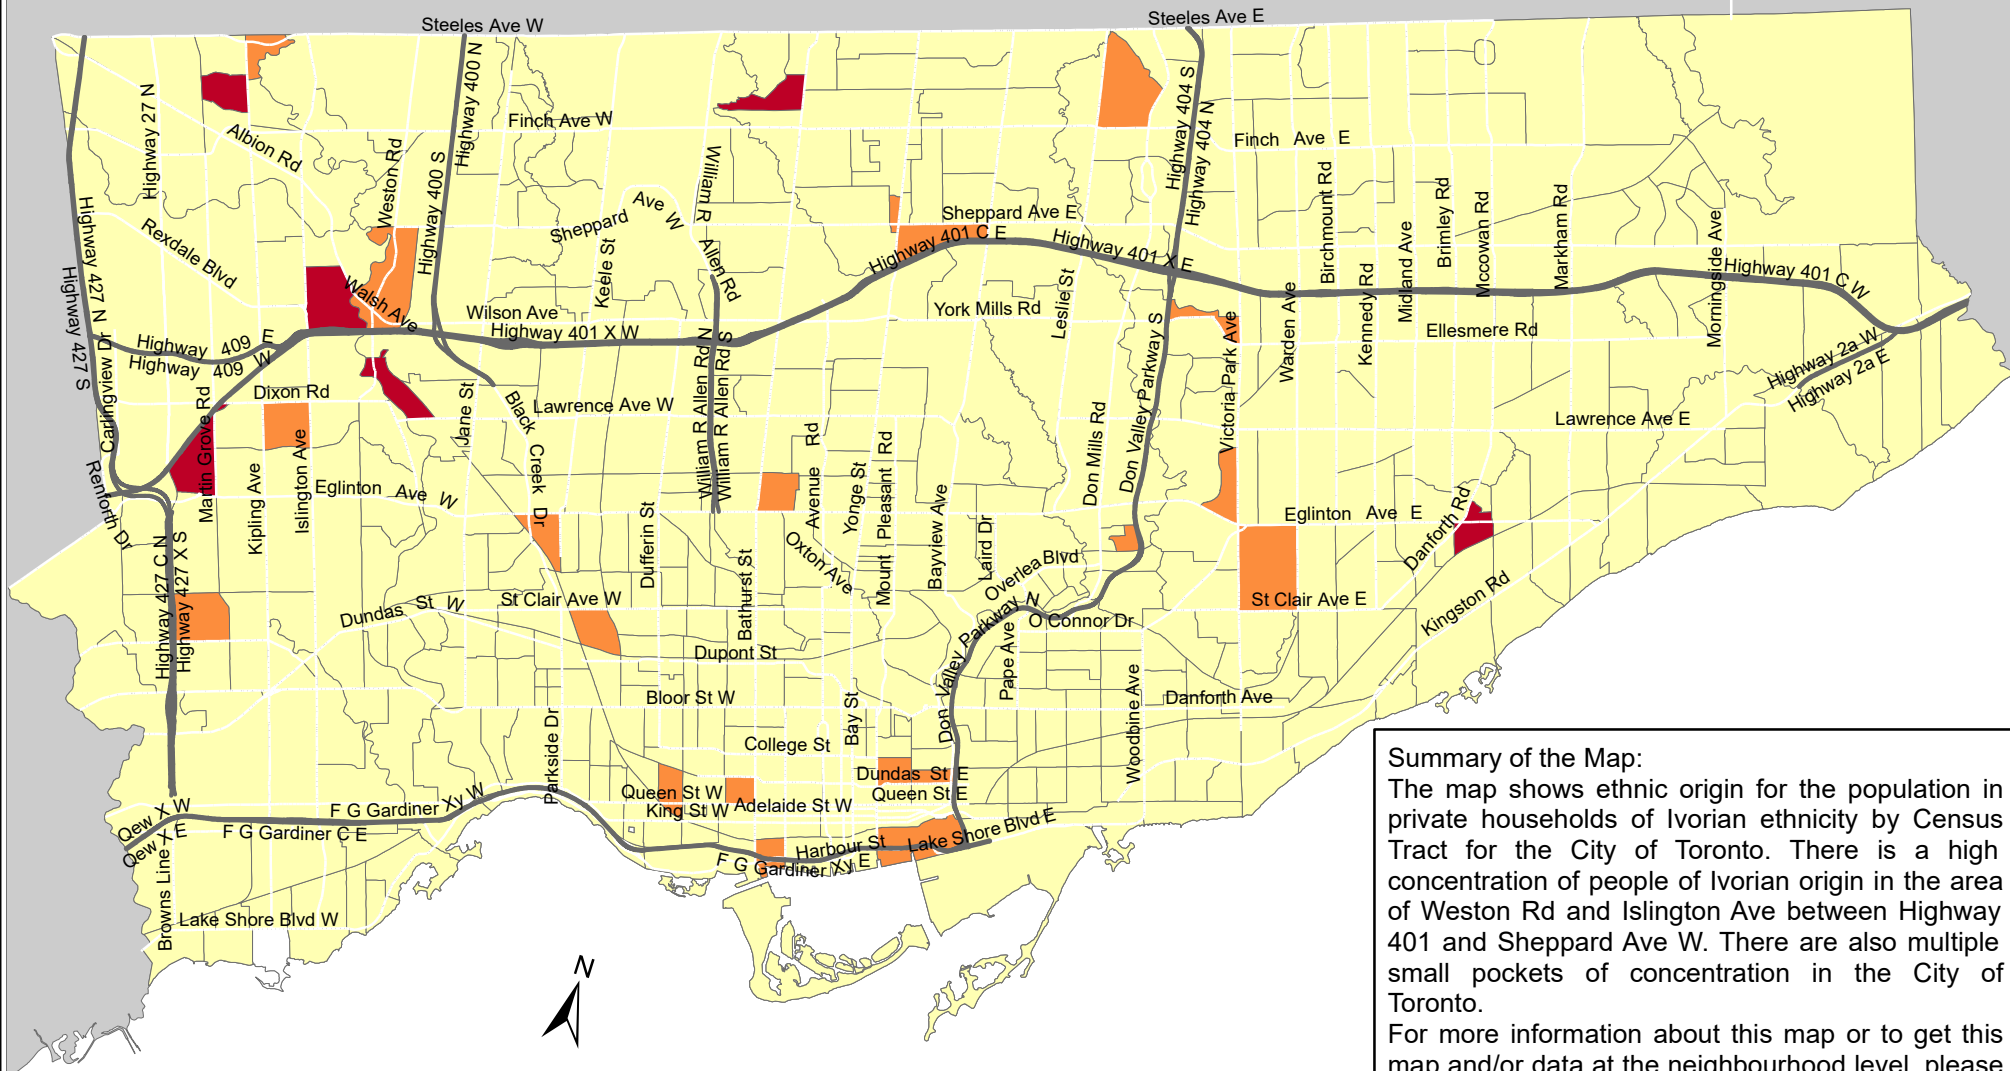

# City of Toronto Ethnic Origin - Ivorian 2016

**Summary of the Map:**  
 The map shows ethnic origin for the population in private households of Ivorian ethnicity by Census Tract for the City of Toronto. There is a high concentration of people of Ivorian origin in the area of Weston Rd and Islington Ave between Highway 401 and Sheppard Ave W. There are also multiple small pockets of concentration in the City of Toronto.  
 For more information about this map or to get this map and/or data at the neighbourhood level, please contact Harvey Low at 416-392-8660 or [harvey.low@toronto.ca](mailto:harvey.low@toronto.ca).