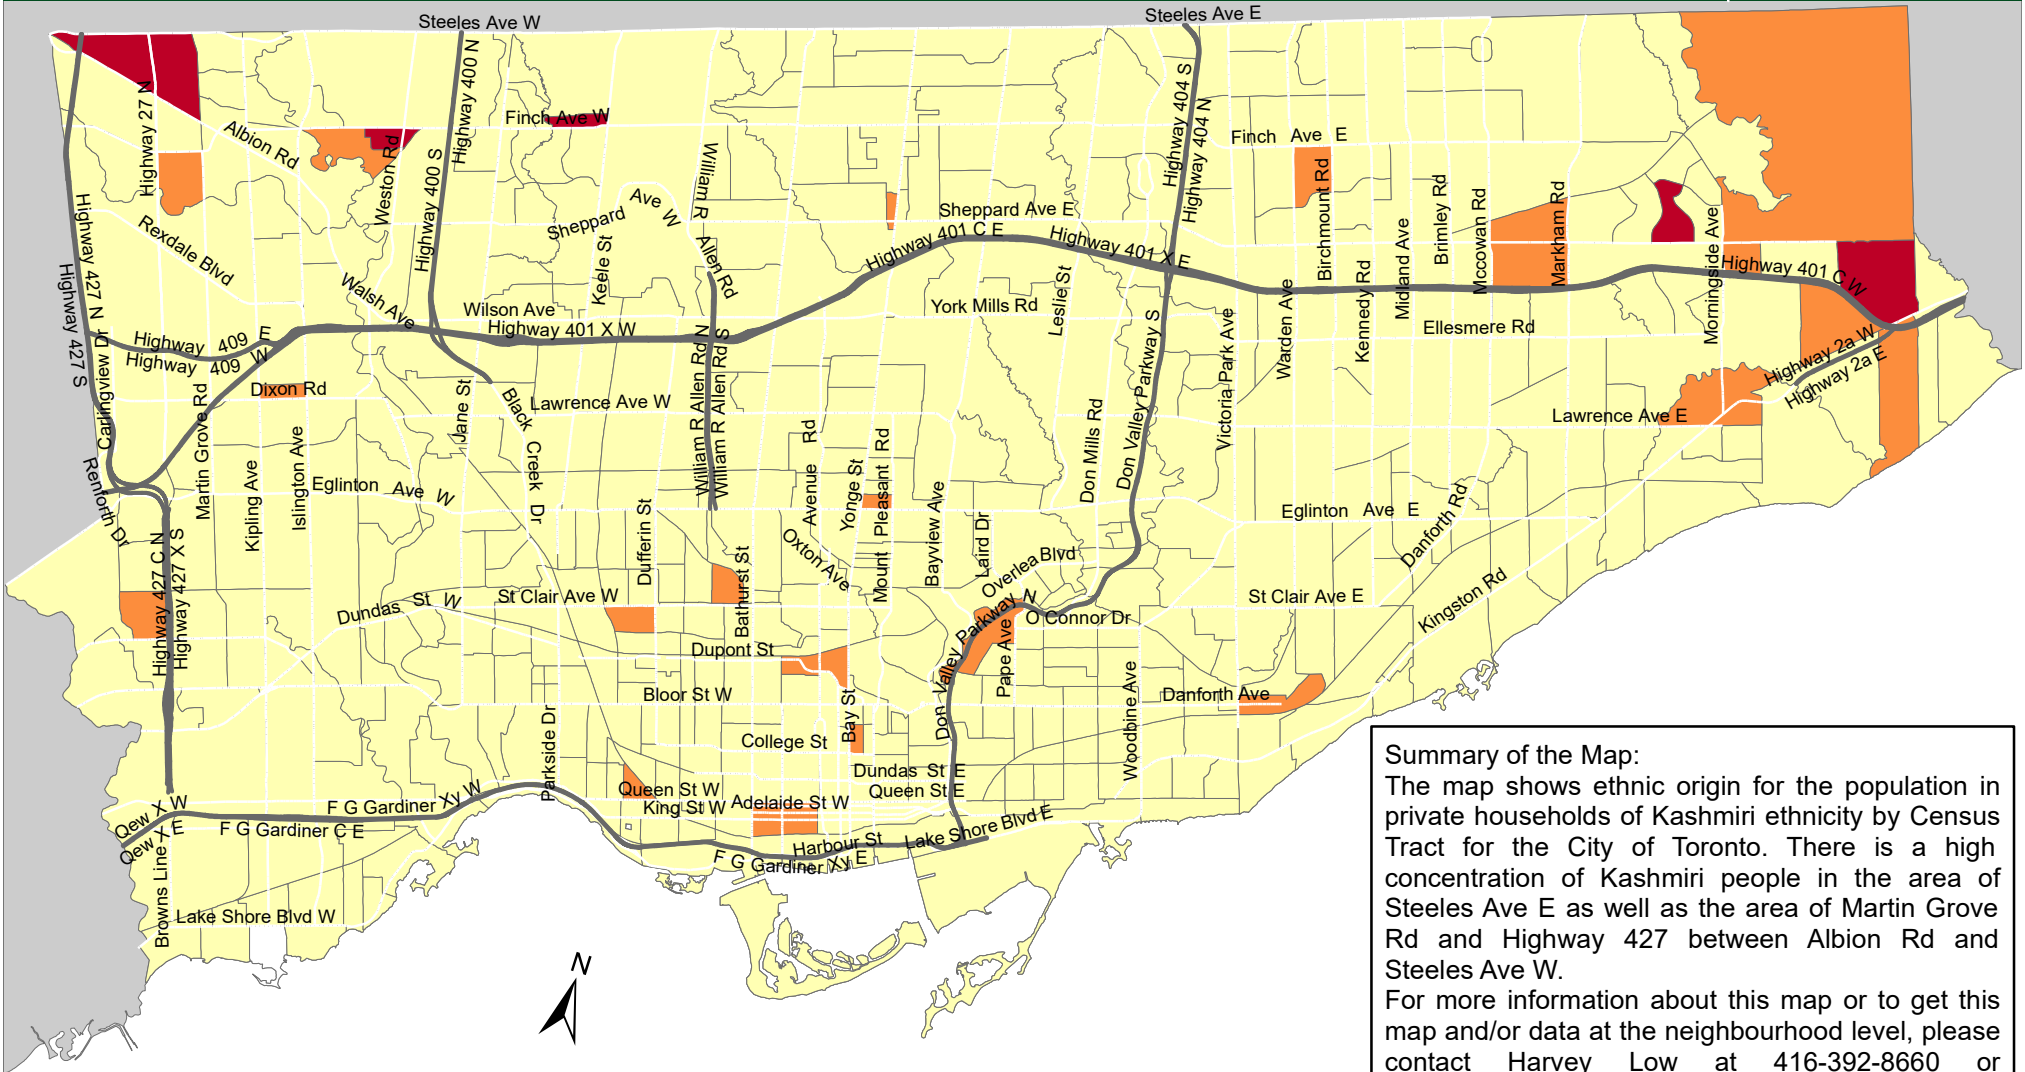

# City of Toronto Ethnic Origin - Kashmiri 2016

**Summary of the Map:**  
 The map shows ethnic origin for the population in private households of Kashmiri ethnicity by Census Tract for the City of Toronto. There is a high concentration of Kashmiri people in the area of Steeles Ave E as well as the area of Martin Grove Rd and Highway 427 between Albion Rd and Steeles Ave W.  
 For more information about this map or to get this map and/or data at the neighbourhood level, please contact Harvey Low at 416-392-8660 or [harvey.low@toronto.ca](mailto:harvey.low@toronto.ca).

## Ethnic Origin - Kashmiri

- Not available/ No data
- Expressway
- Major Arterial

Source: City of Toronto;  
 Statistics Canada 2016 Census.

Copyright © 2018 City of Toronto. All Rights Reserved.  
 Published: May 2018.