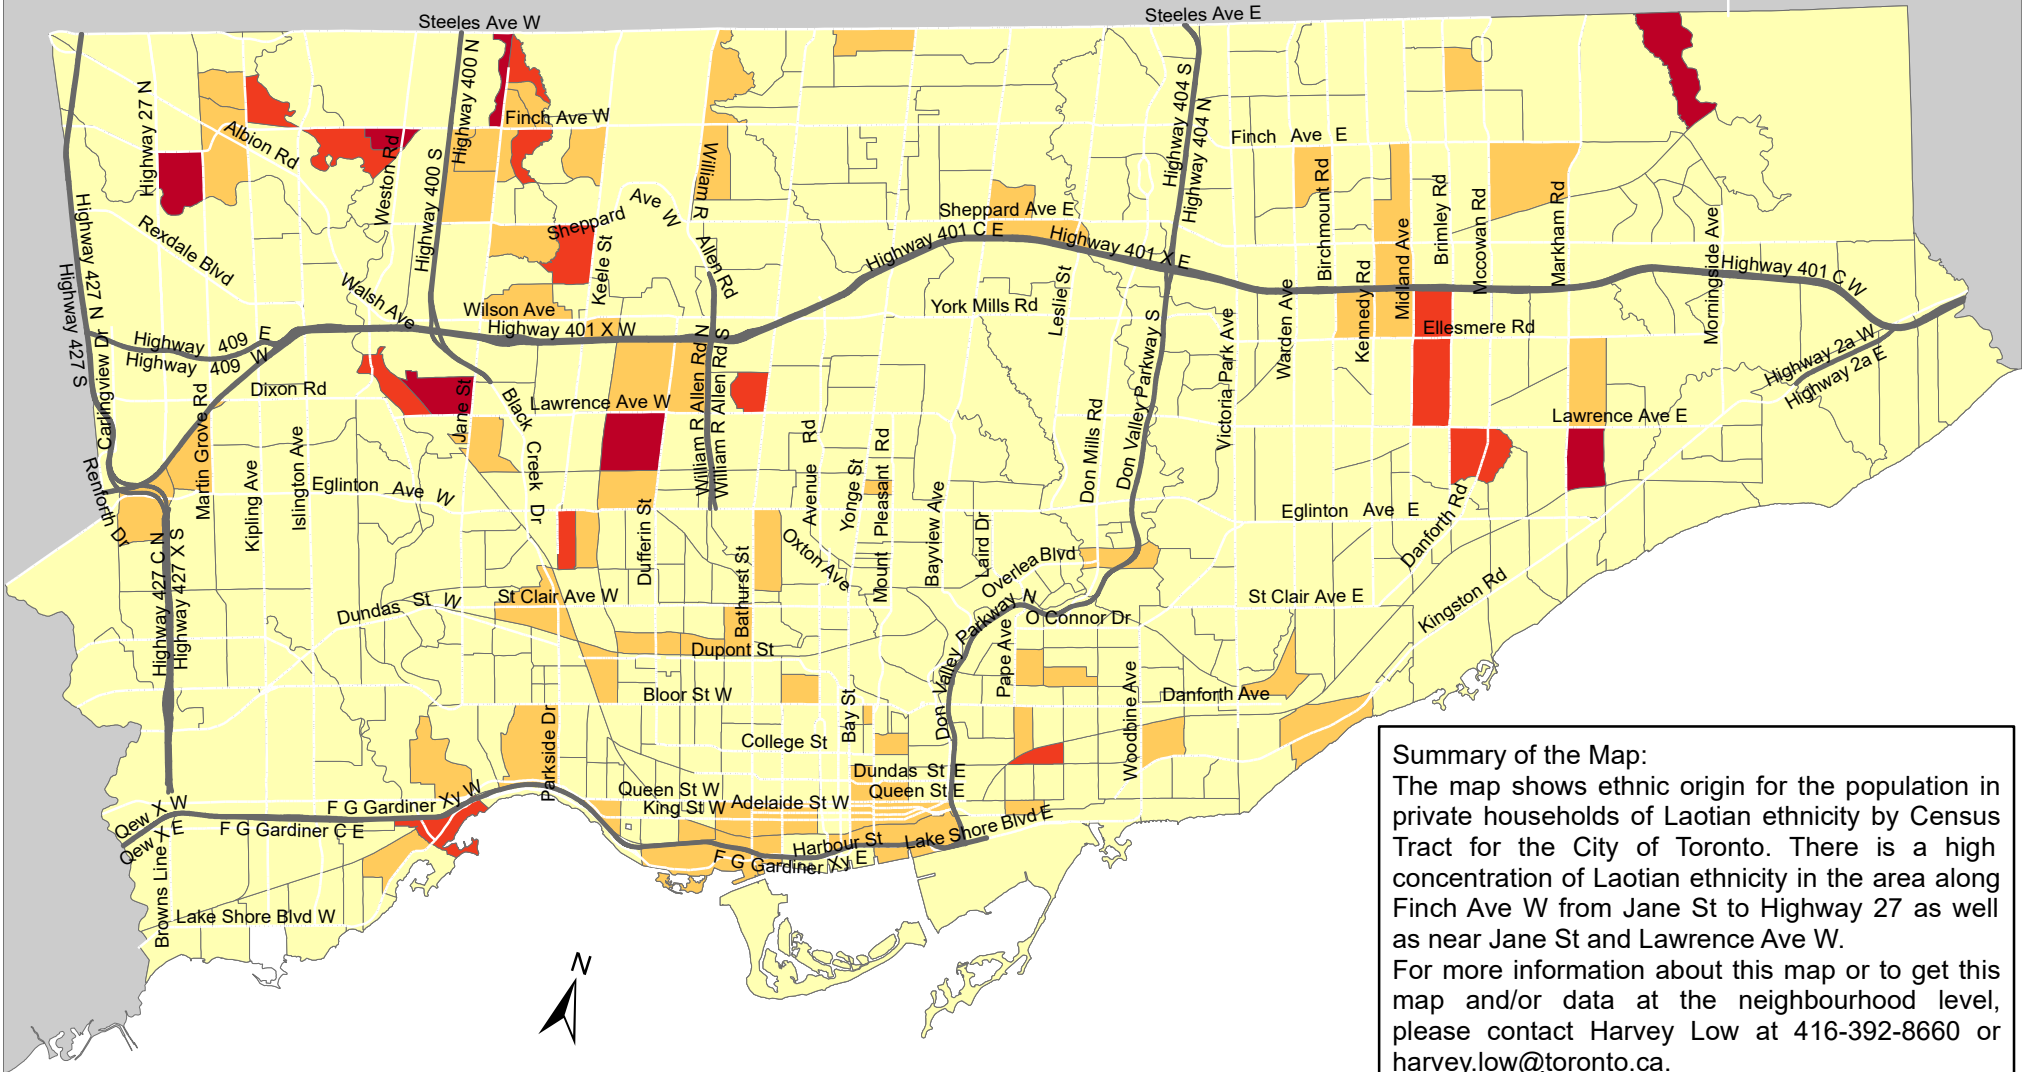

City of Toronto Ethnic Origin - Laotian 2016

Summary of the Map:
 The map shows ethnic origin for the population in private households of Laotian ethnicity by Census Tract for the City of Toronto. There is a high concentration of Laotian ethnicity in the area along Finch Ave W from Jane St to Highway 27 as well as near Jane St and Lawrence Ave W.
 For more information about this map or to get this map and/or data at the neighbourhood level, please contact Harvey Low at 416-392-8660 or harvey.low@toronto.ca.