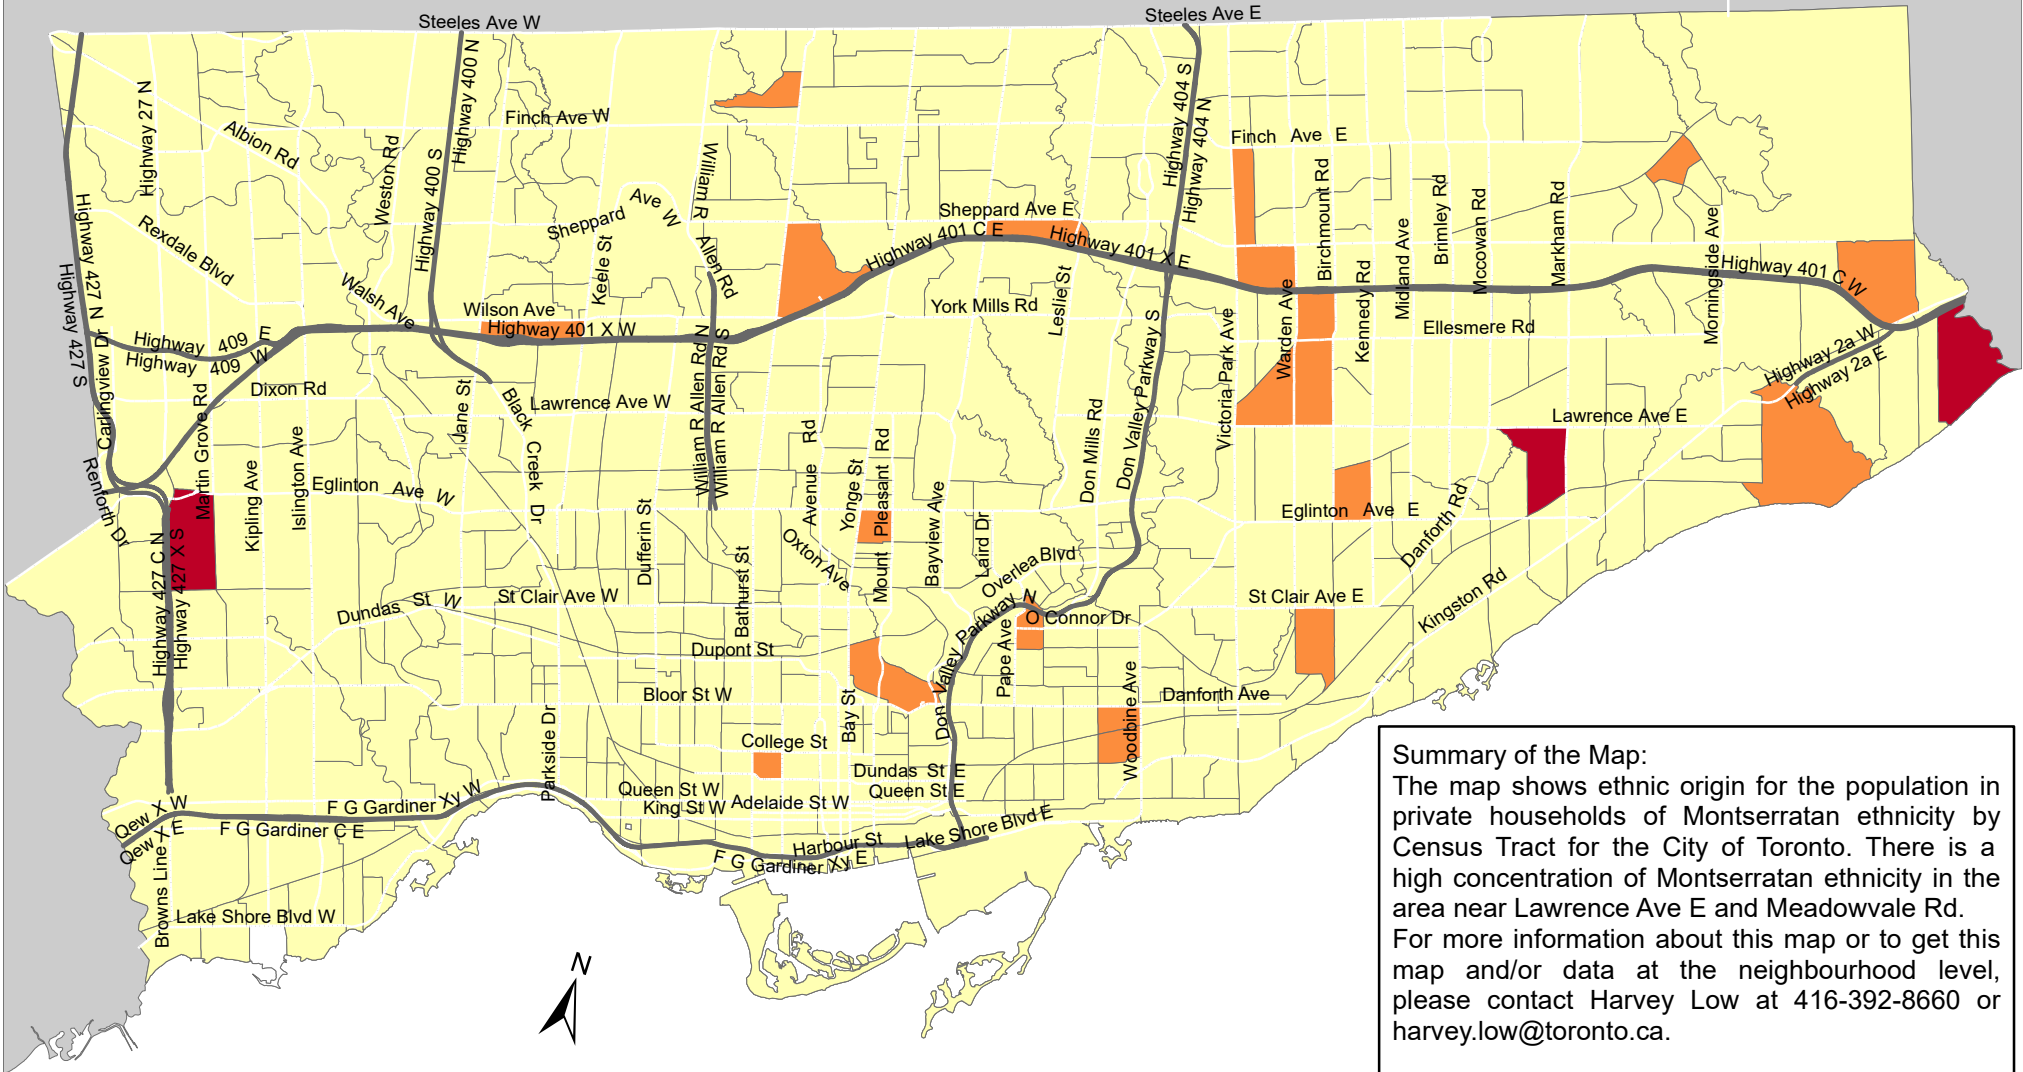

City of Toronto Ethnic Origin - Montserratan 2016

Summary of the Map:
 The map shows ethnic origin for the population in private households of Montserratan ethnicity by Census Tract for the City of Toronto. There is a high concentration of Montserratan ethnicity in the area near Lawrence Ave E and Meadowvale Rd. For more information about this map or to get this map and/or data at the neighbourhood level, please contact Harvey Low at 416-392-8660 or harvey.low@toronto.ca.