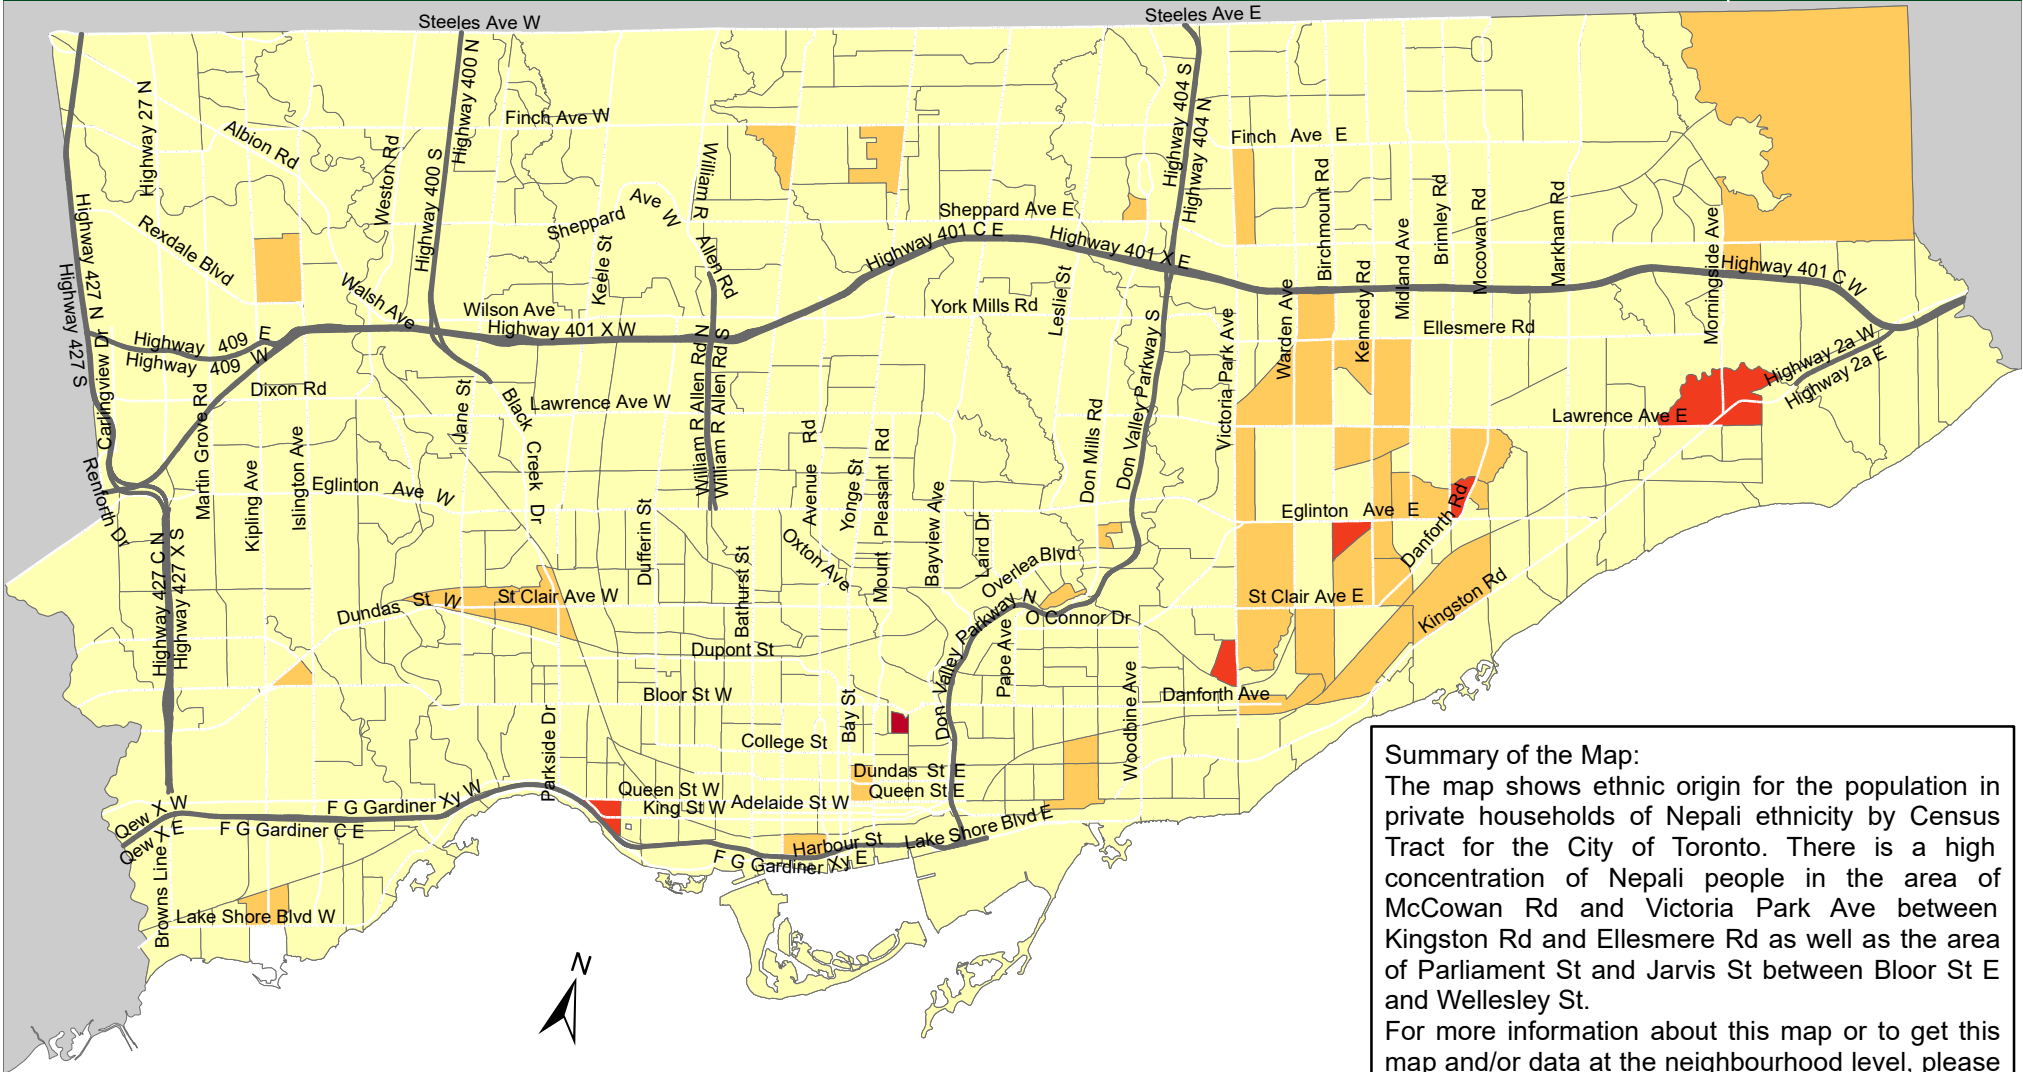

# City of Toronto Ethnic Origin - Nepali 2016

**Summary of the Map:**  
 The map shows ethnic origin for the population in private households of Nepali ethnicity by Census Tract for the City of Toronto. There is a high concentration of Nepali people in the area of McCowan Rd and Victoria Park Ave between Kingston Rd and Ellesmere Rd as well as the area of Parliament St and Jarvis St between Bloor St E and Wellesley St.  
 For more information about this map or to get this map and/or data at the neighbourhood level, please contact Harvey Low at 416-392-8660 or [harvey.low@toronto.ca](mailto:harvey.low@toronto.ca).

<b>Ethnic Origin - Nepali</b>	Not available/ No data
0 - 15	Expressway
16 - 75	Major Arterial
76 - 210	
211 - 580	

Source: City of Toronto;  
 Statistics Canada 2016 Census.

Copyright © 2018 City of Toronto. All Rights Reserved.  
 Published: May 2018.