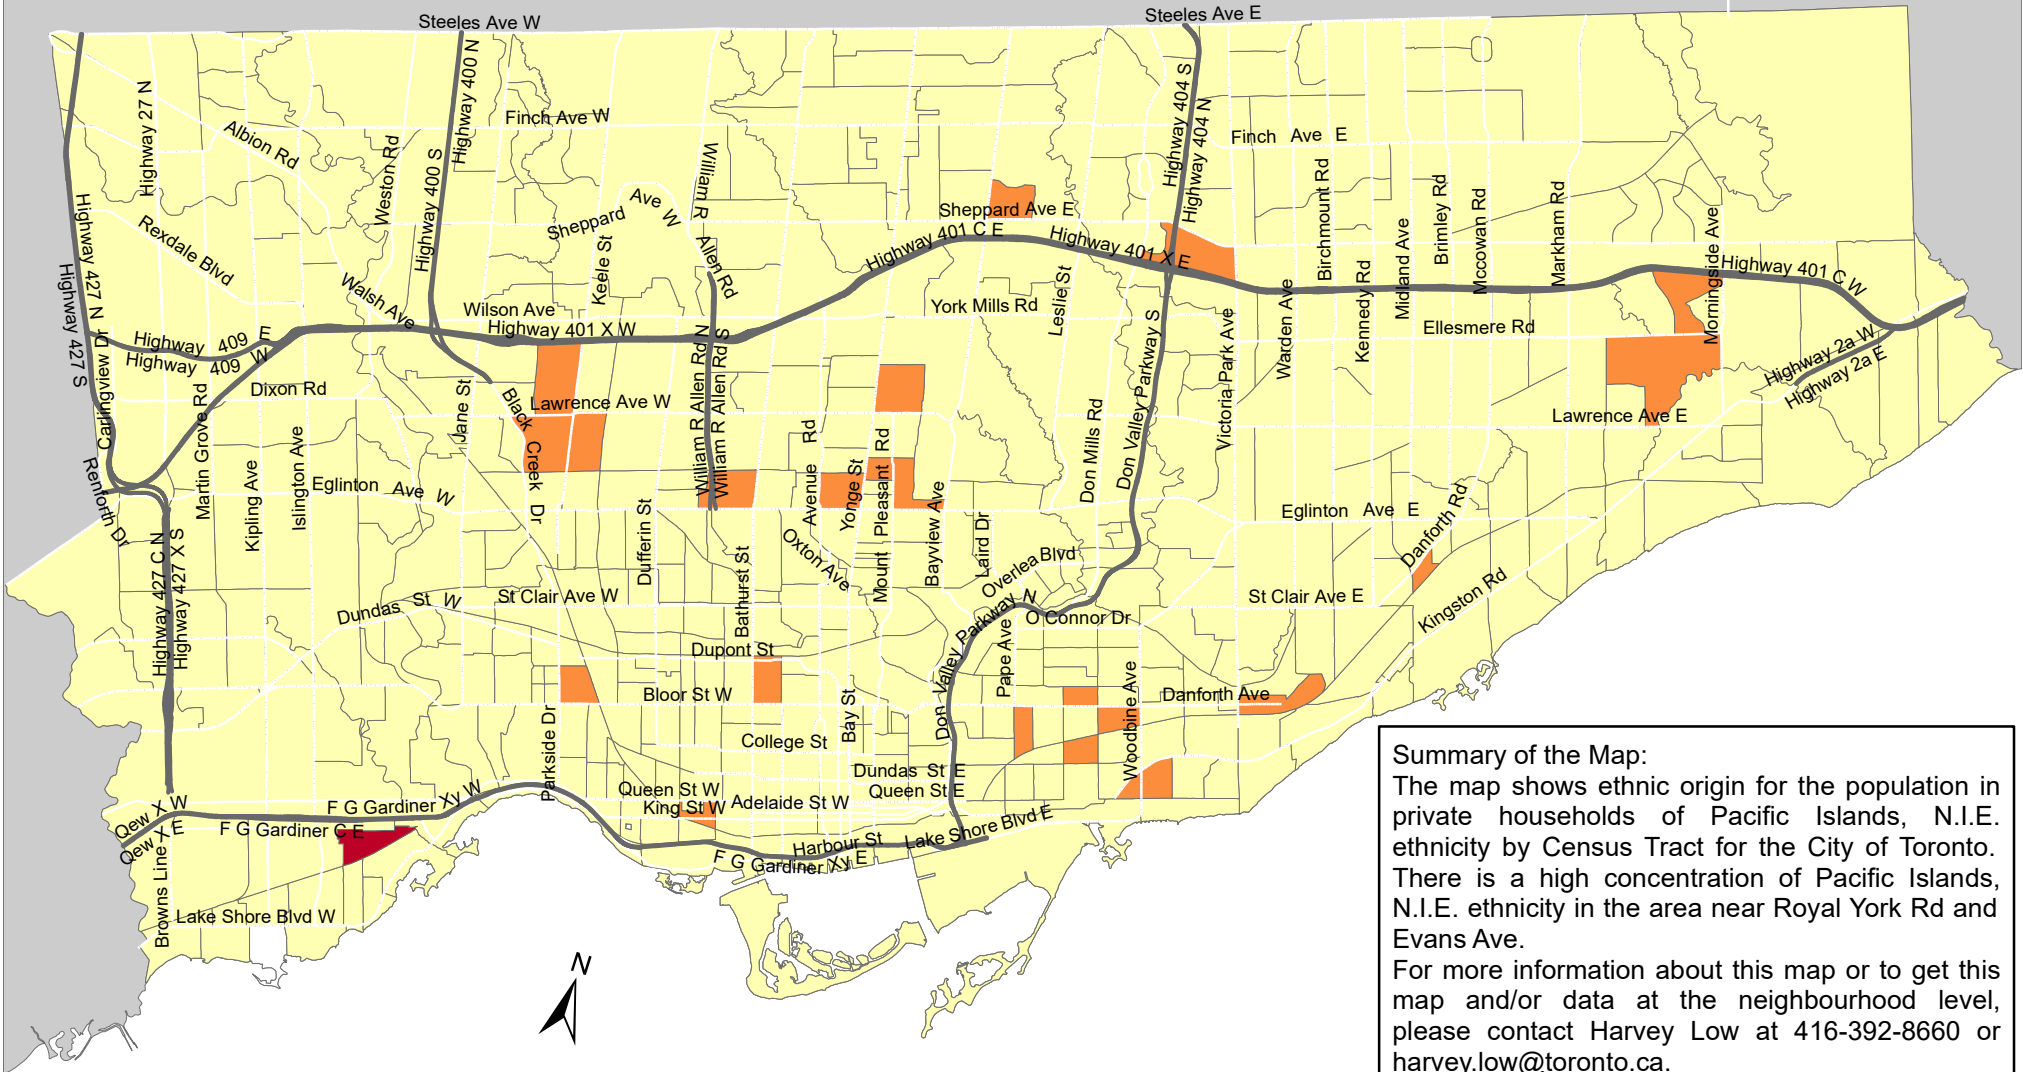

# City of Toronto Ethnic Origin - Pacific Islands, N.I.E. 2016

**Summary of the Map:**  
 The map shows ethnic origin for the population in private households of Pacific Islands, N.I.E. ethnicity by Census Tract for the City of Toronto. There is a high concentration of Pacific Islands, N.I.E. ethnicity in the area near Royal York Rd and Evans Ave.  
 For more information about this map or to get this map and/or data at the neighbourhood level, please contact Harvey Low at 416-392-8660 or [harvey.low@toronto.ca](mailto:harvey.low@toronto.ca).