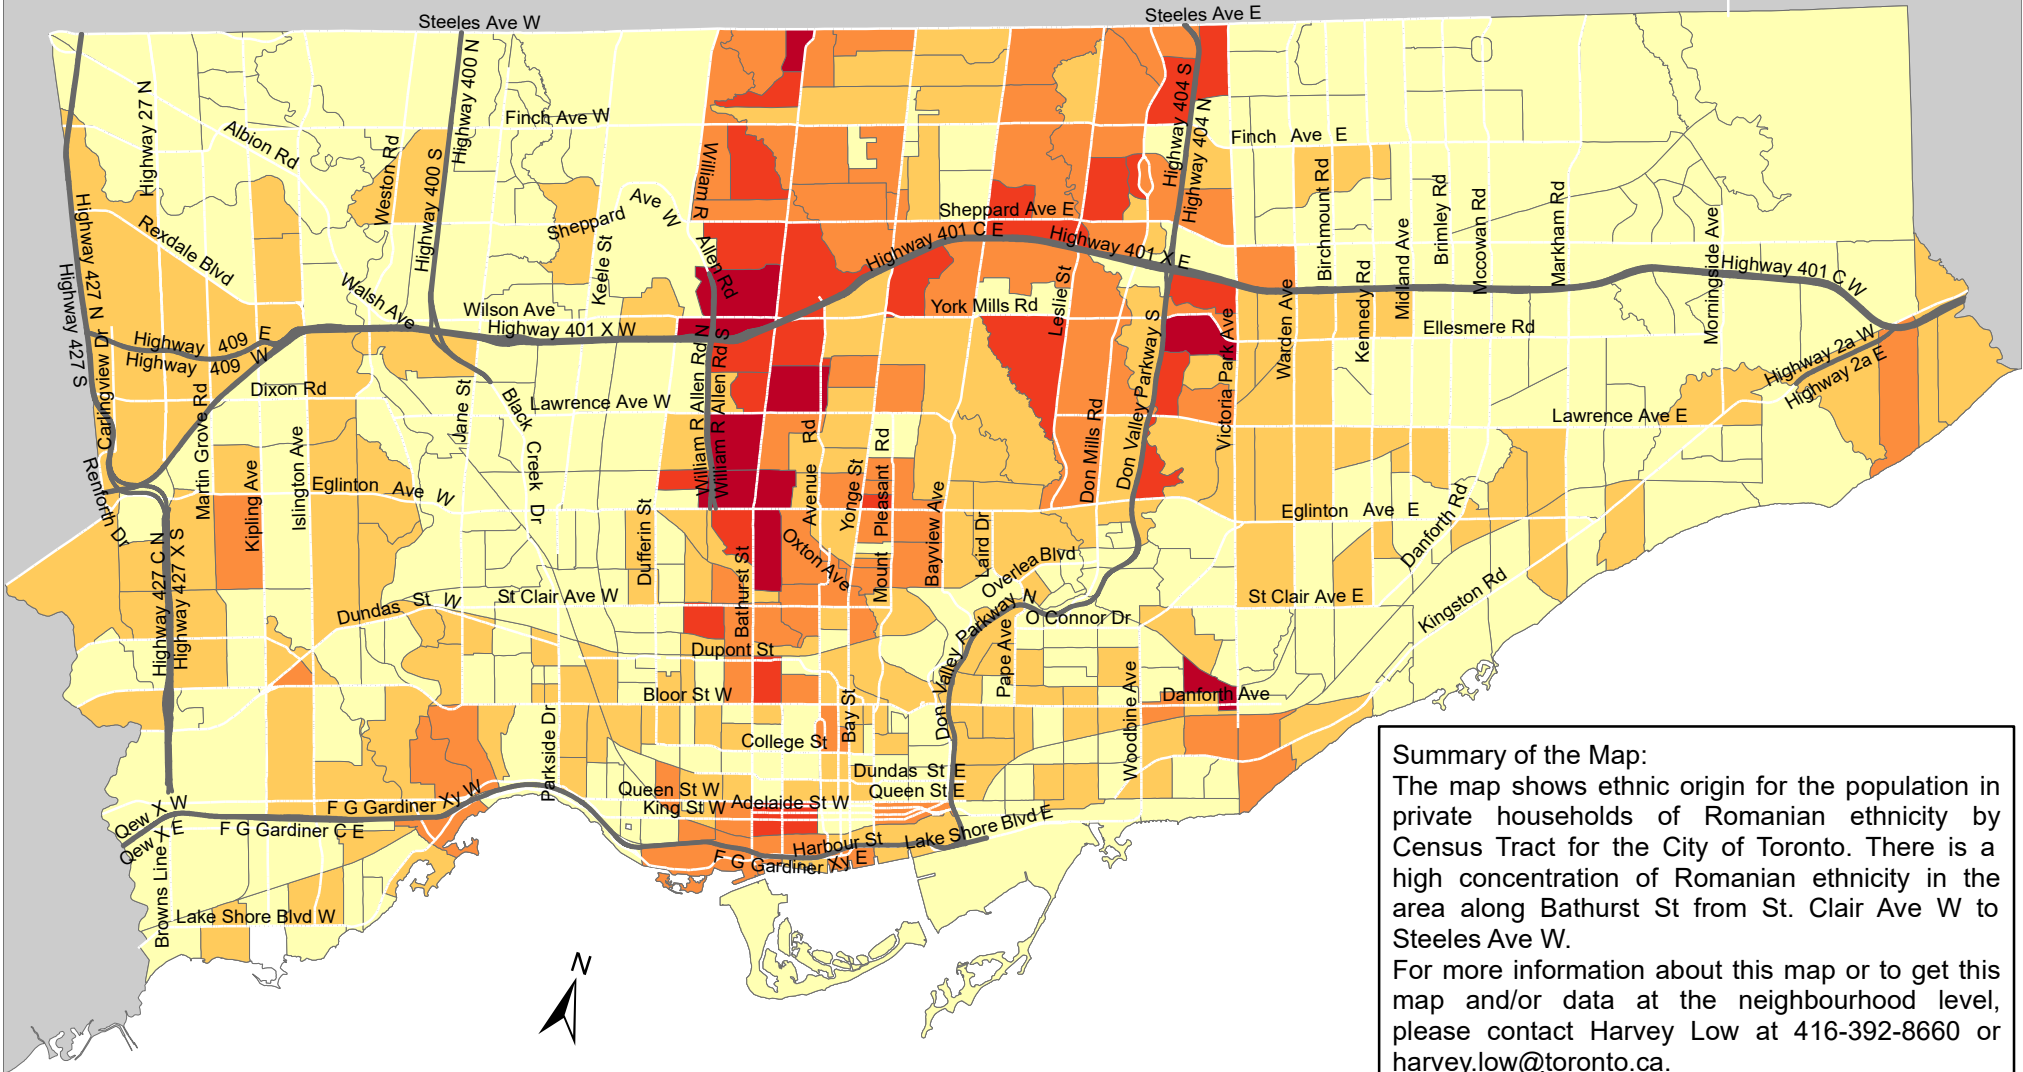

City of Toronto Ethnic Origin - Romanian 2016

Summary of the Map:
 The map shows ethnic origin for the population in private households of Romanian ethnicity by Census Tract for the City of Toronto. There is a high concentration of Romanian ethnicity in the area along Bathurst St from St. Clair Ave W to Steeles Ave W.
 For more information about this map or to get this map and/or data at the neighbourhood level, please contact Harvey Low at 416-392-8660 or harvey.low@toronto.ca.