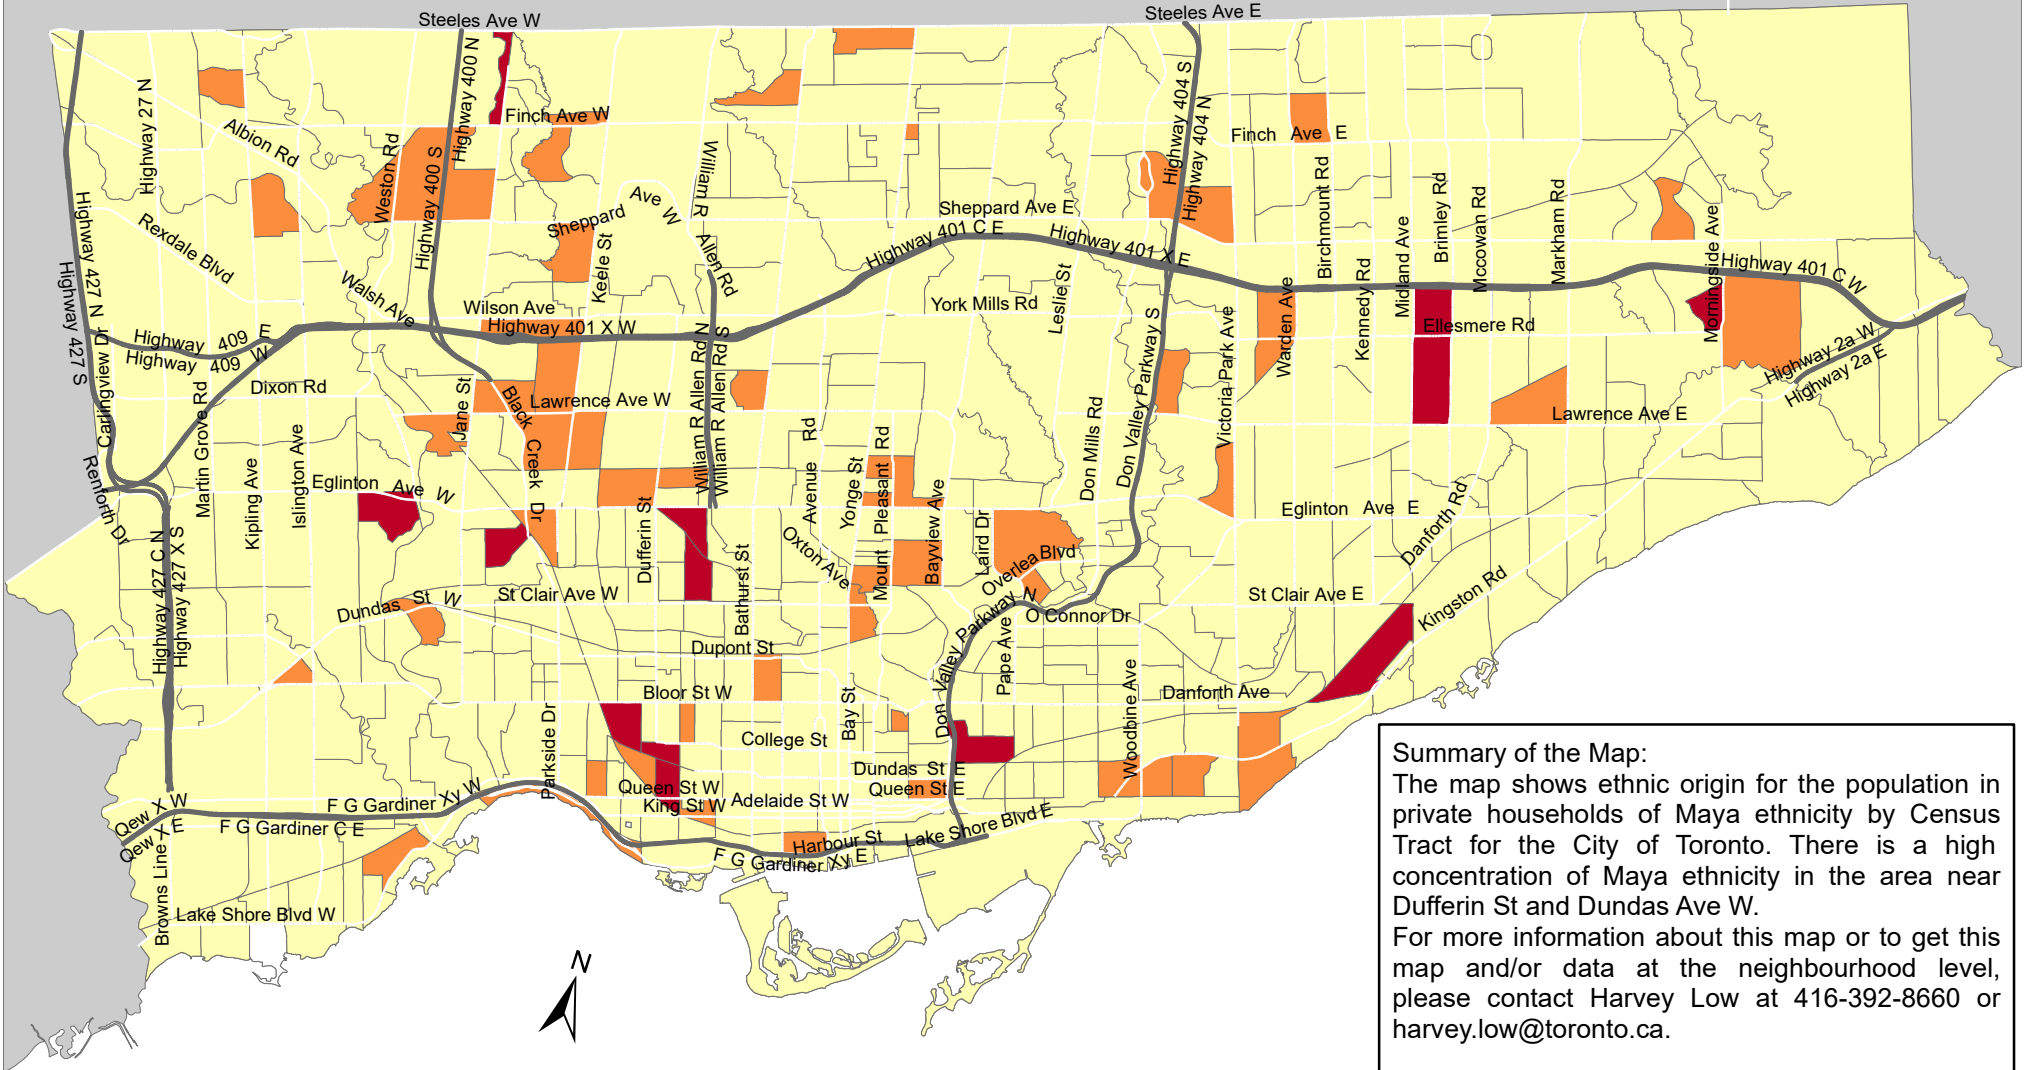

City of Toronto Ethnic Origin - Maya 2016

Summary of the Map:
 The map shows ethnic origin for the population in private households of Maya ethnicity by Census Tract for the City of Toronto. There is a high concentration of Maya ethnicity in the area near Dufferin St and Dundas Ave W.
 For more information about this map or to get this map and/or data at the neighbourhood level, please contact Harvey Low at 416-392-8660 or harvey.low@toronto.ca.