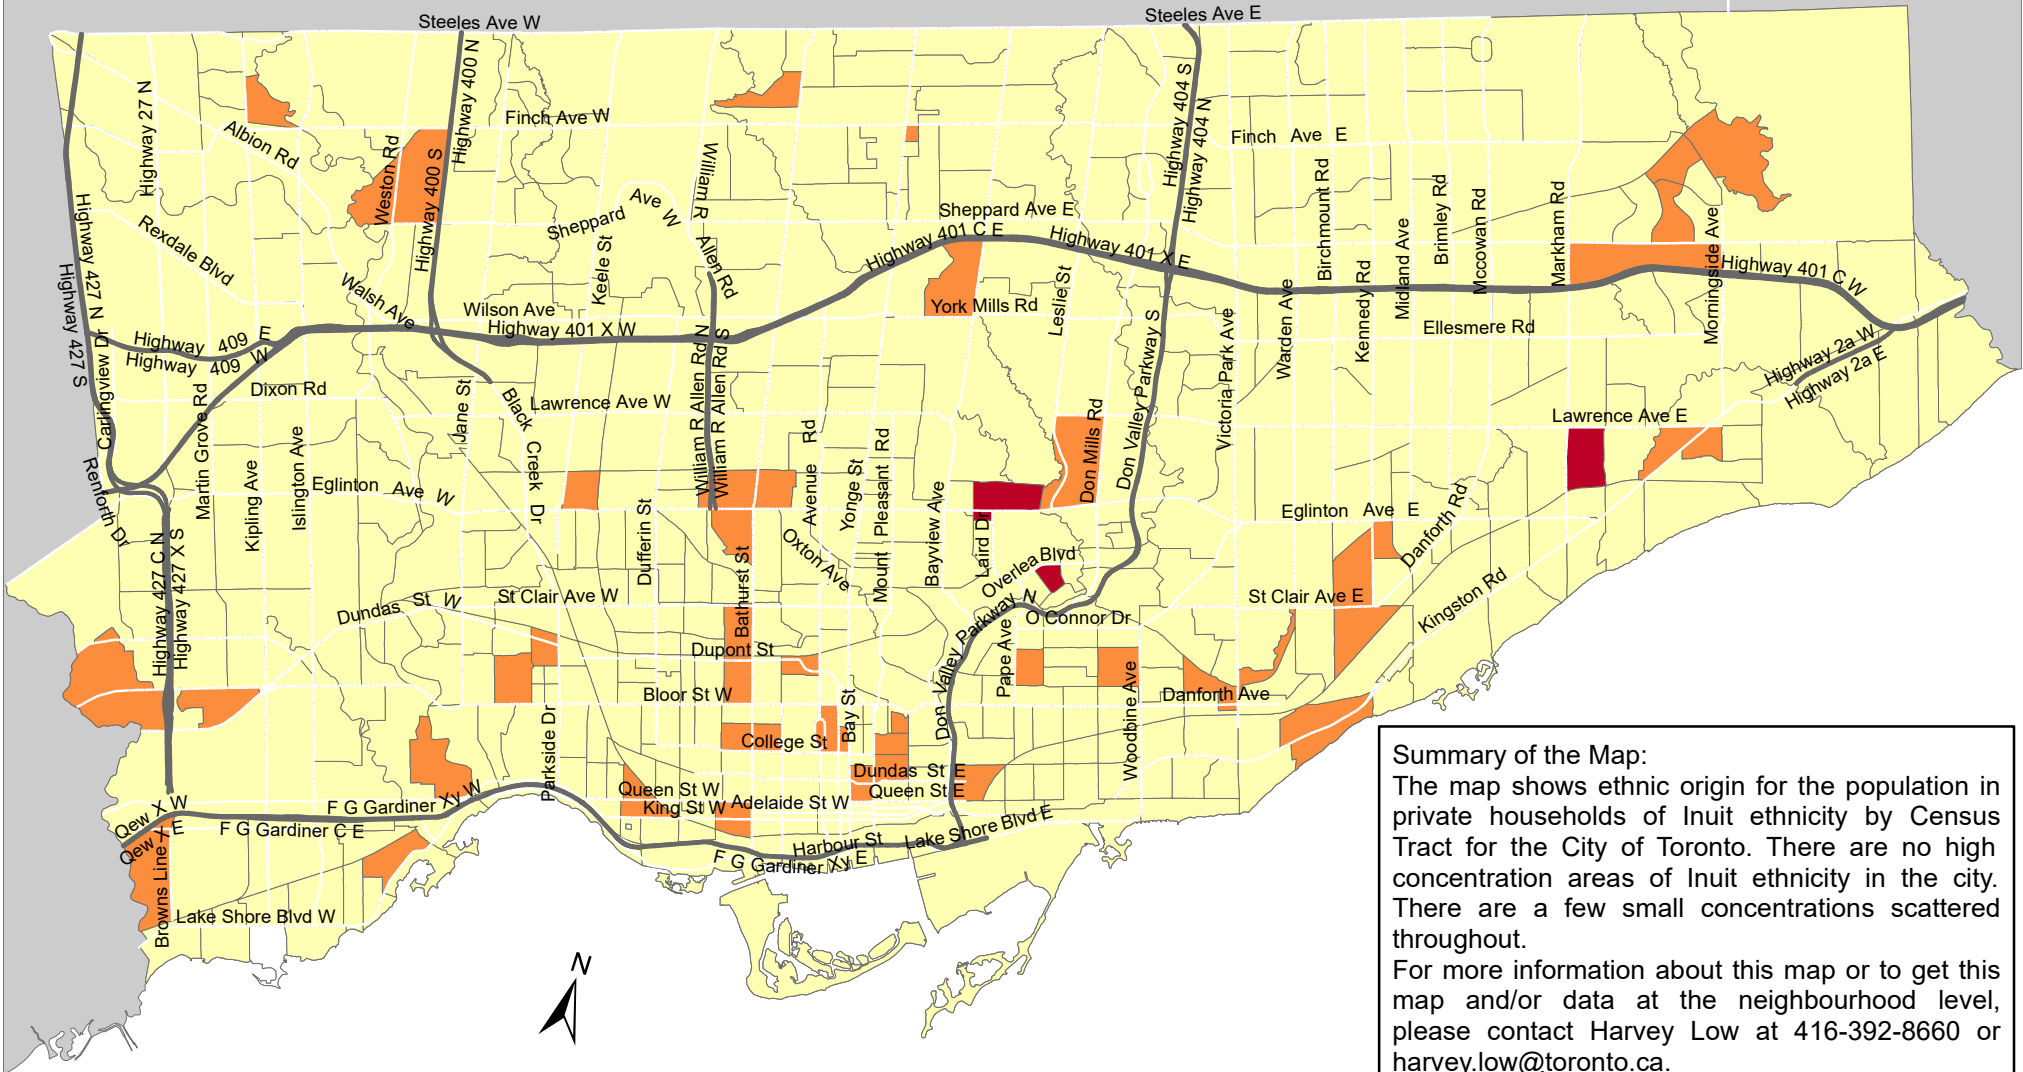

City of Toronto Ethnic Origin - Inuit 2016

Summary of the Map:
 The map shows ethnic origin for the population in private households of Inuit ethnicity by Census Tract for the City of Toronto. There are no high concentration areas of Inuit ethnicity in the city. There are a few small concentrations scattered throughout.
 For more information about this map or to get this map and/or data at the neighbourhood level, please contact Harvey Low at 416-392-8660 or harvey.low@toronto.ca.