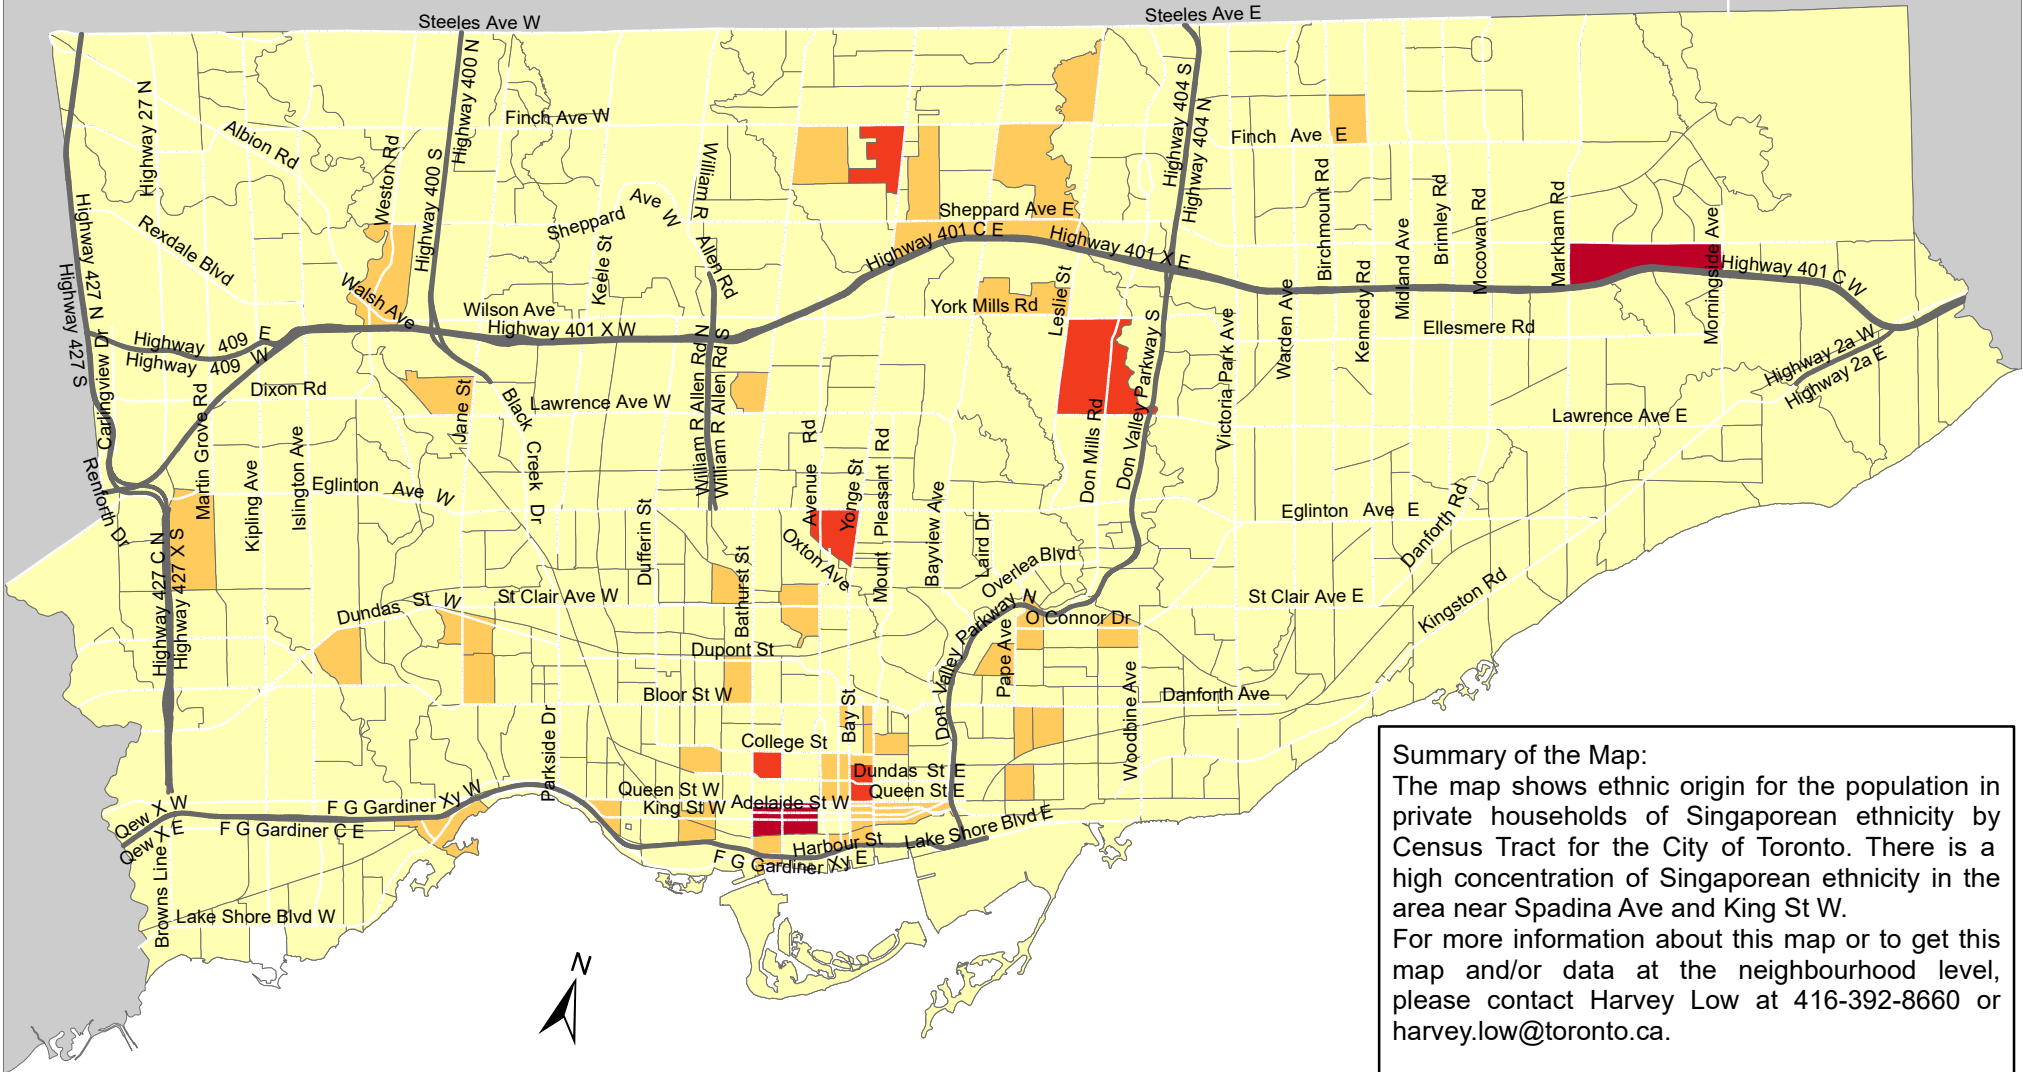

# City of Toronto Ethnic Origin - Singaporean 2016

**Summary of the Map:**  
 The map shows ethnic origin for the population in private households of Singaporean ethnicity by Census Tract for the City of Toronto. There is a high concentration of Singaporean ethnicity in the area near Spadina Ave and King St W.  
 For more information about this map or to get this map and/or data at the neighbourhood level, please contact Harvey Low at 416-392-8660 or [harvey.low@toronto.ca](mailto:harvey.low@toronto.ca).