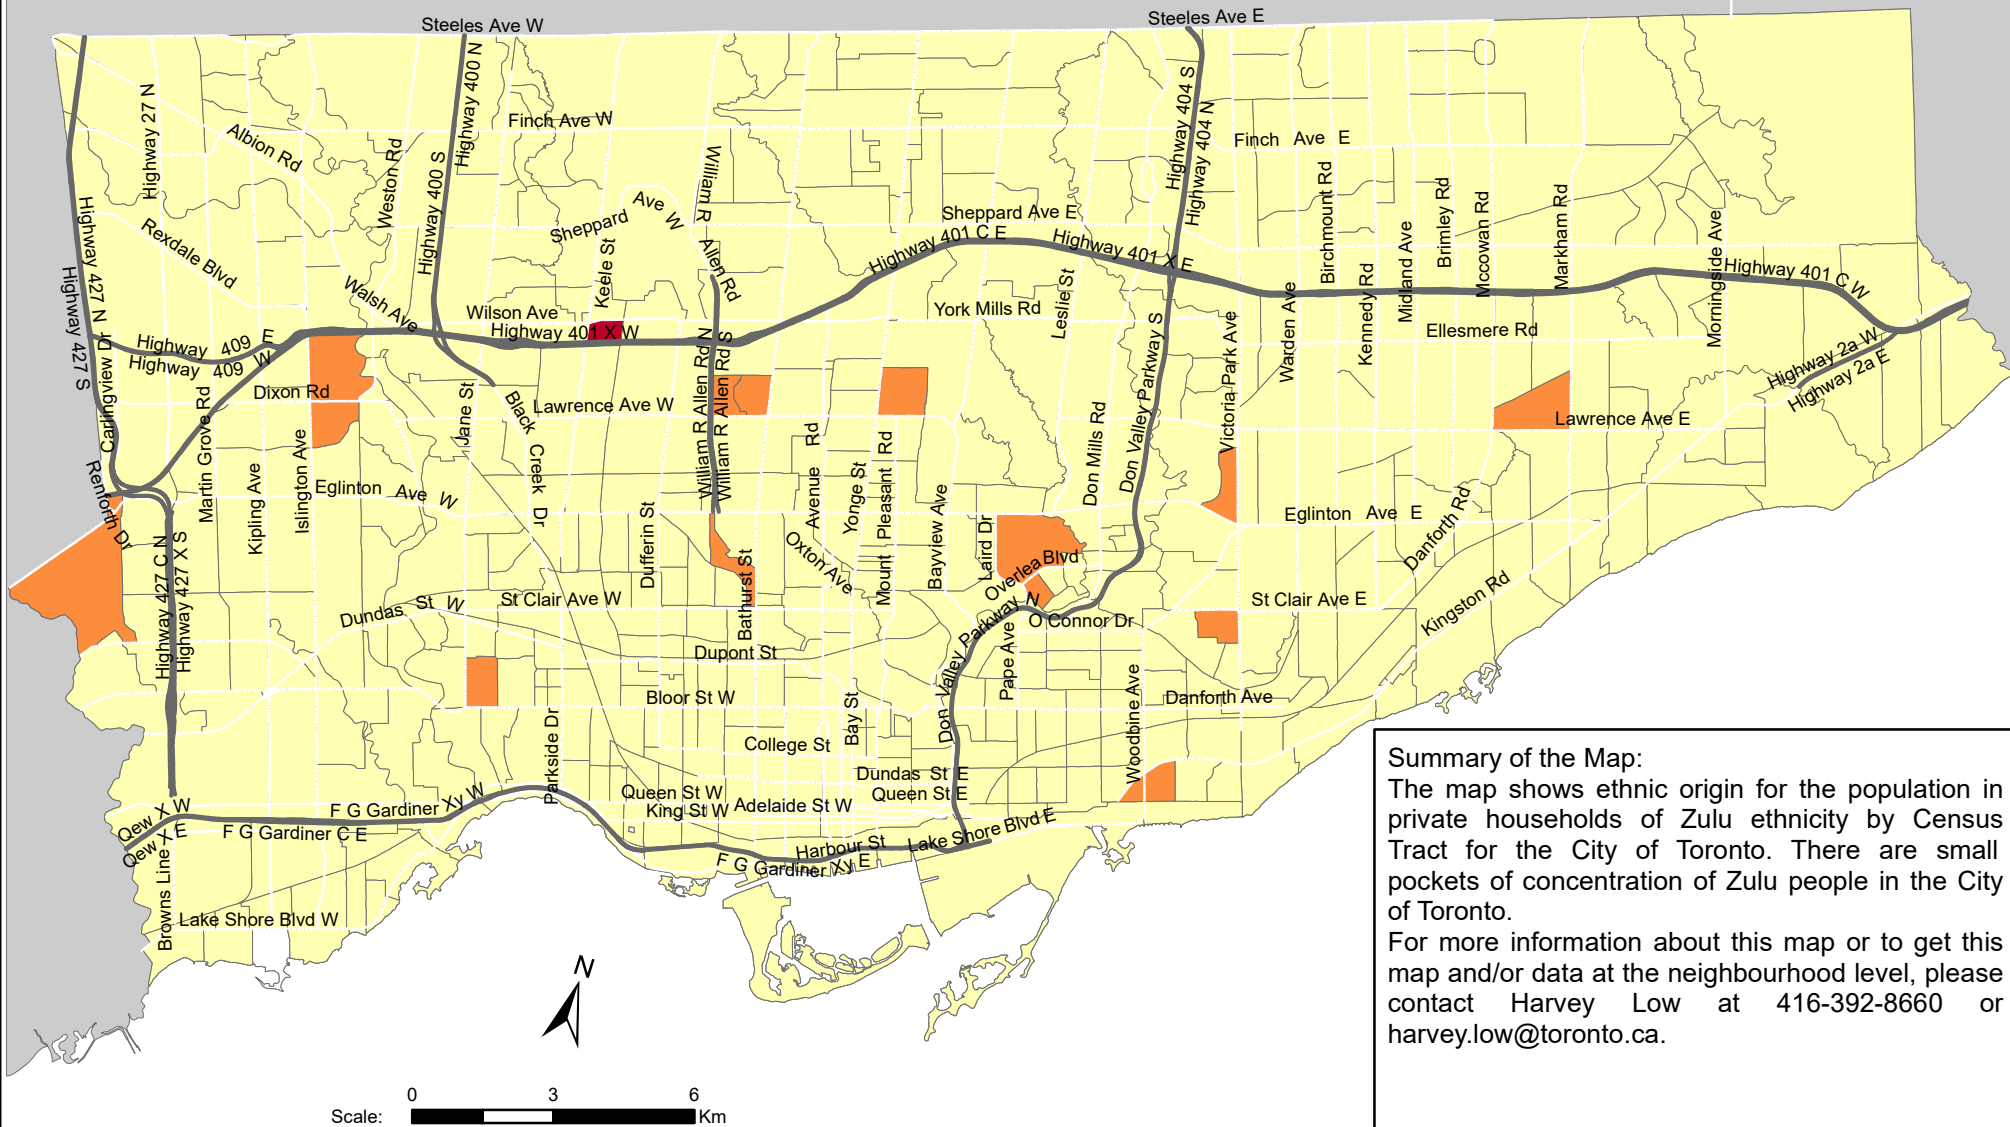

# City of Toronto Ethnic Origin - Zulu 2016

**Summary of the Map:**  
 The map shows ethnic origin for the population in private households of Zulu ethnicity by Census Tract for the City of Toronto. There are small pockets of concentration of Zulu people in the City of Toronto.  
 For more information about this map or to get this map and/or data at the neighbourhood level, please contact Harvey Low at 416-392-8660 or [harvey.low@toronto.ca](mailto:harvey.low@toronto.ca).

## Ethnic Origin - Zulu

- Not available/ No data
- Expressway
- Major Arterial

Source: City of Toronto;  
 Statistics Canada 2016 Census.

Copyright © 2018 City of Toronto. All Rights Reserved.  
 Published: May 2018.