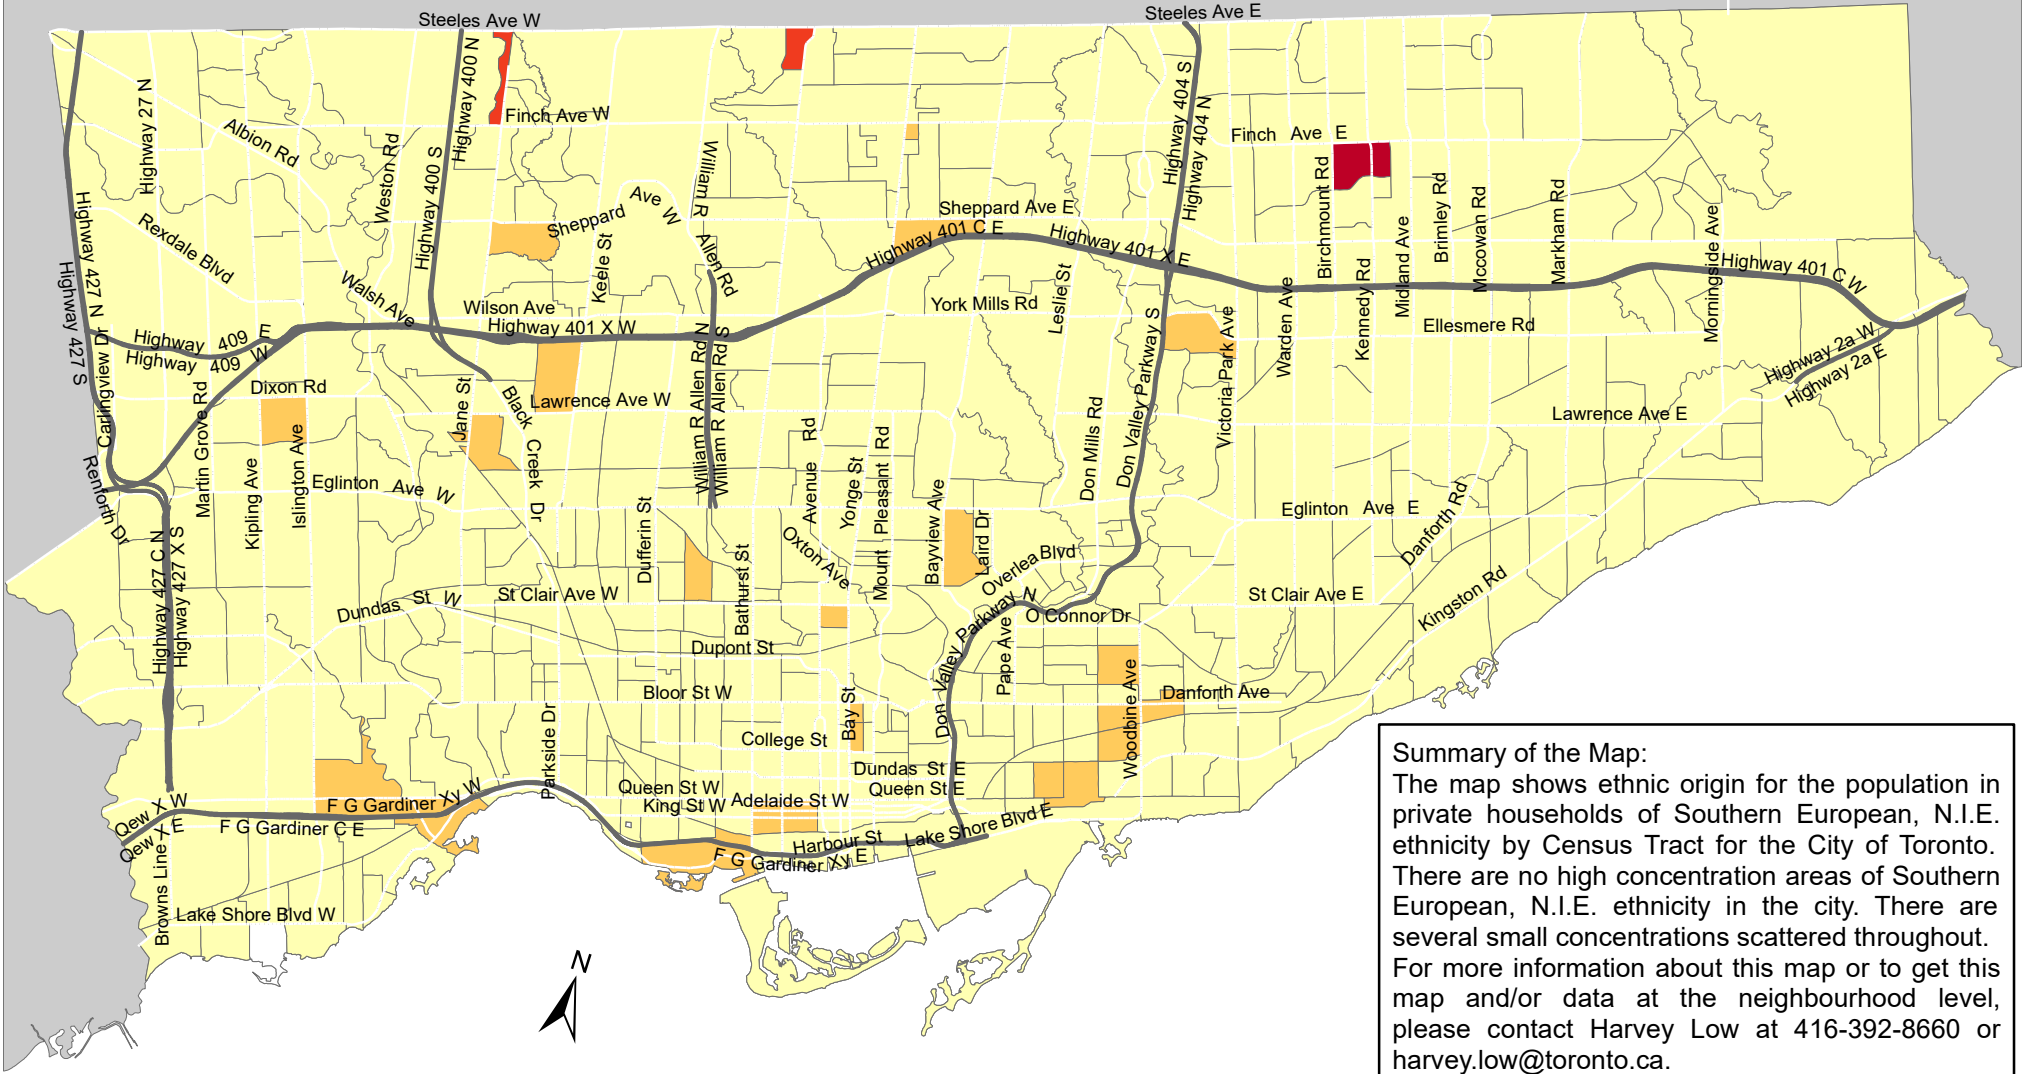

City of Toronto Ethnic Origin - Southern European, N.I.E. 2016

Summary of the Map:
 The map shows ethnic origin for the population in private households of Southern European, N.I.E. ethnicity by Census Tract for the City of Toronto. There are no high concentration areas of Southern European, N.I.E. ethnicity in the city. There are several small concentrations scattered throughout. For more information about this map or to get this map and/or data at the neighbourhood level, please contact Harvey Low at 416-392-8660 or harvey.low@toronto.ca.

Ethnic Origin - Southern European, N.I.E.

 0	 Not available/ No data
 1 - 10	 Expressway
 11 - 15	 Major Arterial
 16 - 40	

Source: City of Toronto; Statistics Canada 2016 Census.

Copyright © 2018 City of Toronto. All Rights Reserved. Published: May 2018.