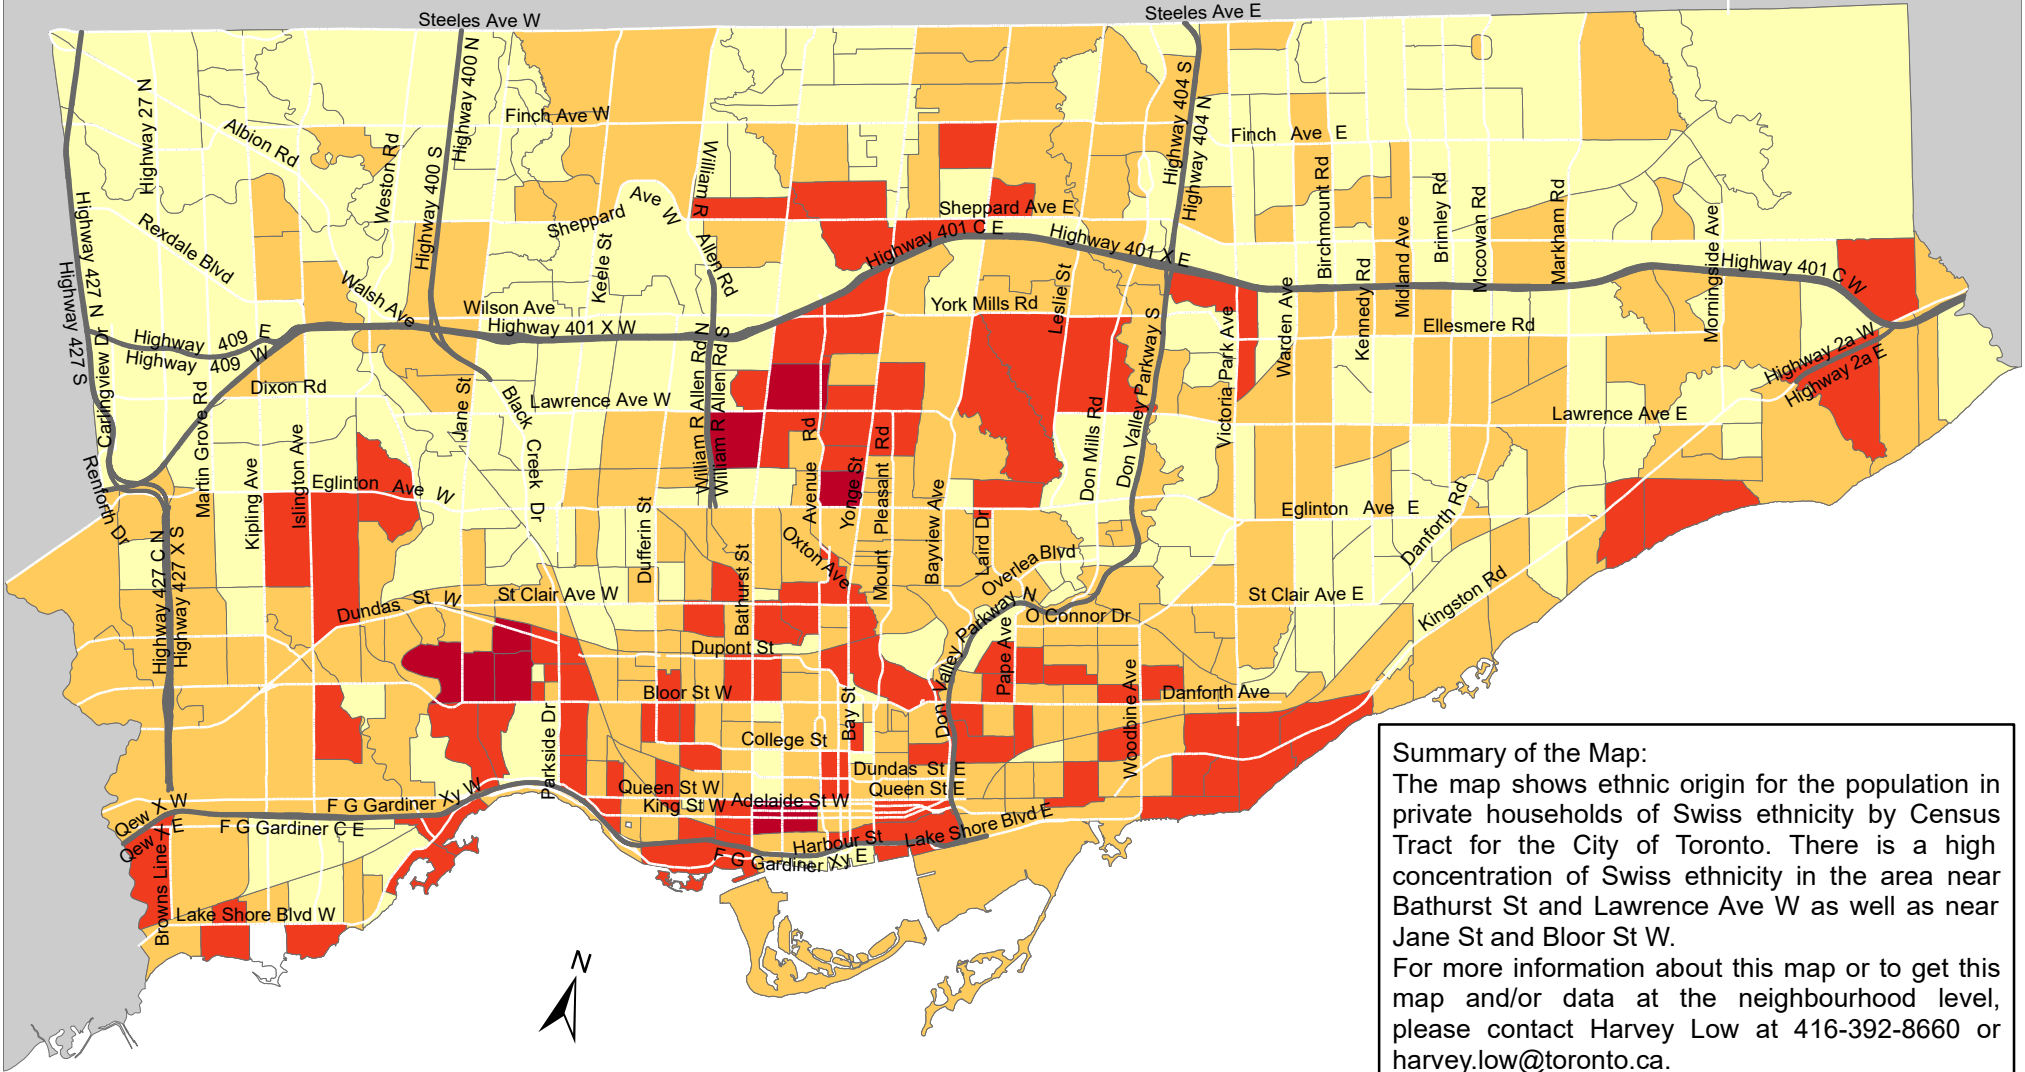

City of Toronto Ethnic Origin - Swiss 2016

Summary of the Map:
 The map shows ethnic origin for the population in private households of Swiss ethnicity by Census Tract for the City of Toronto. There is a high concentration of Swiss ethnicity in the area near Bathurst St and Lawrence Ave W as well as near Jane St and Bloor St W.
 For more information about this map or to get this map and/or data at the neighbourhood level, please contact Harvey Low at 416-392-8660 or harvey.low@toronto.ca.

Ethnic Origin - Swiss

| | | | |
|--|---------|---|------------------------|
|  | 0 |  | Not available/ No data |
|  | 1 - 25 |  | Expressway |
|  | 26 - 55 |  | Major Arterial |
|  | 56 - 90 | | |

Source: City of Toronto; Statistics Canada 2016 Census.
 Copyright © 2018 City of Toronto. All Rights Reserved. Published: May 2018.
 Prepared by: Social Research and Analysis Unit. Contact: spar@toronto.ca.
 N.I.E - Not included elsewhere
 N.O.S - Not otherwise specified