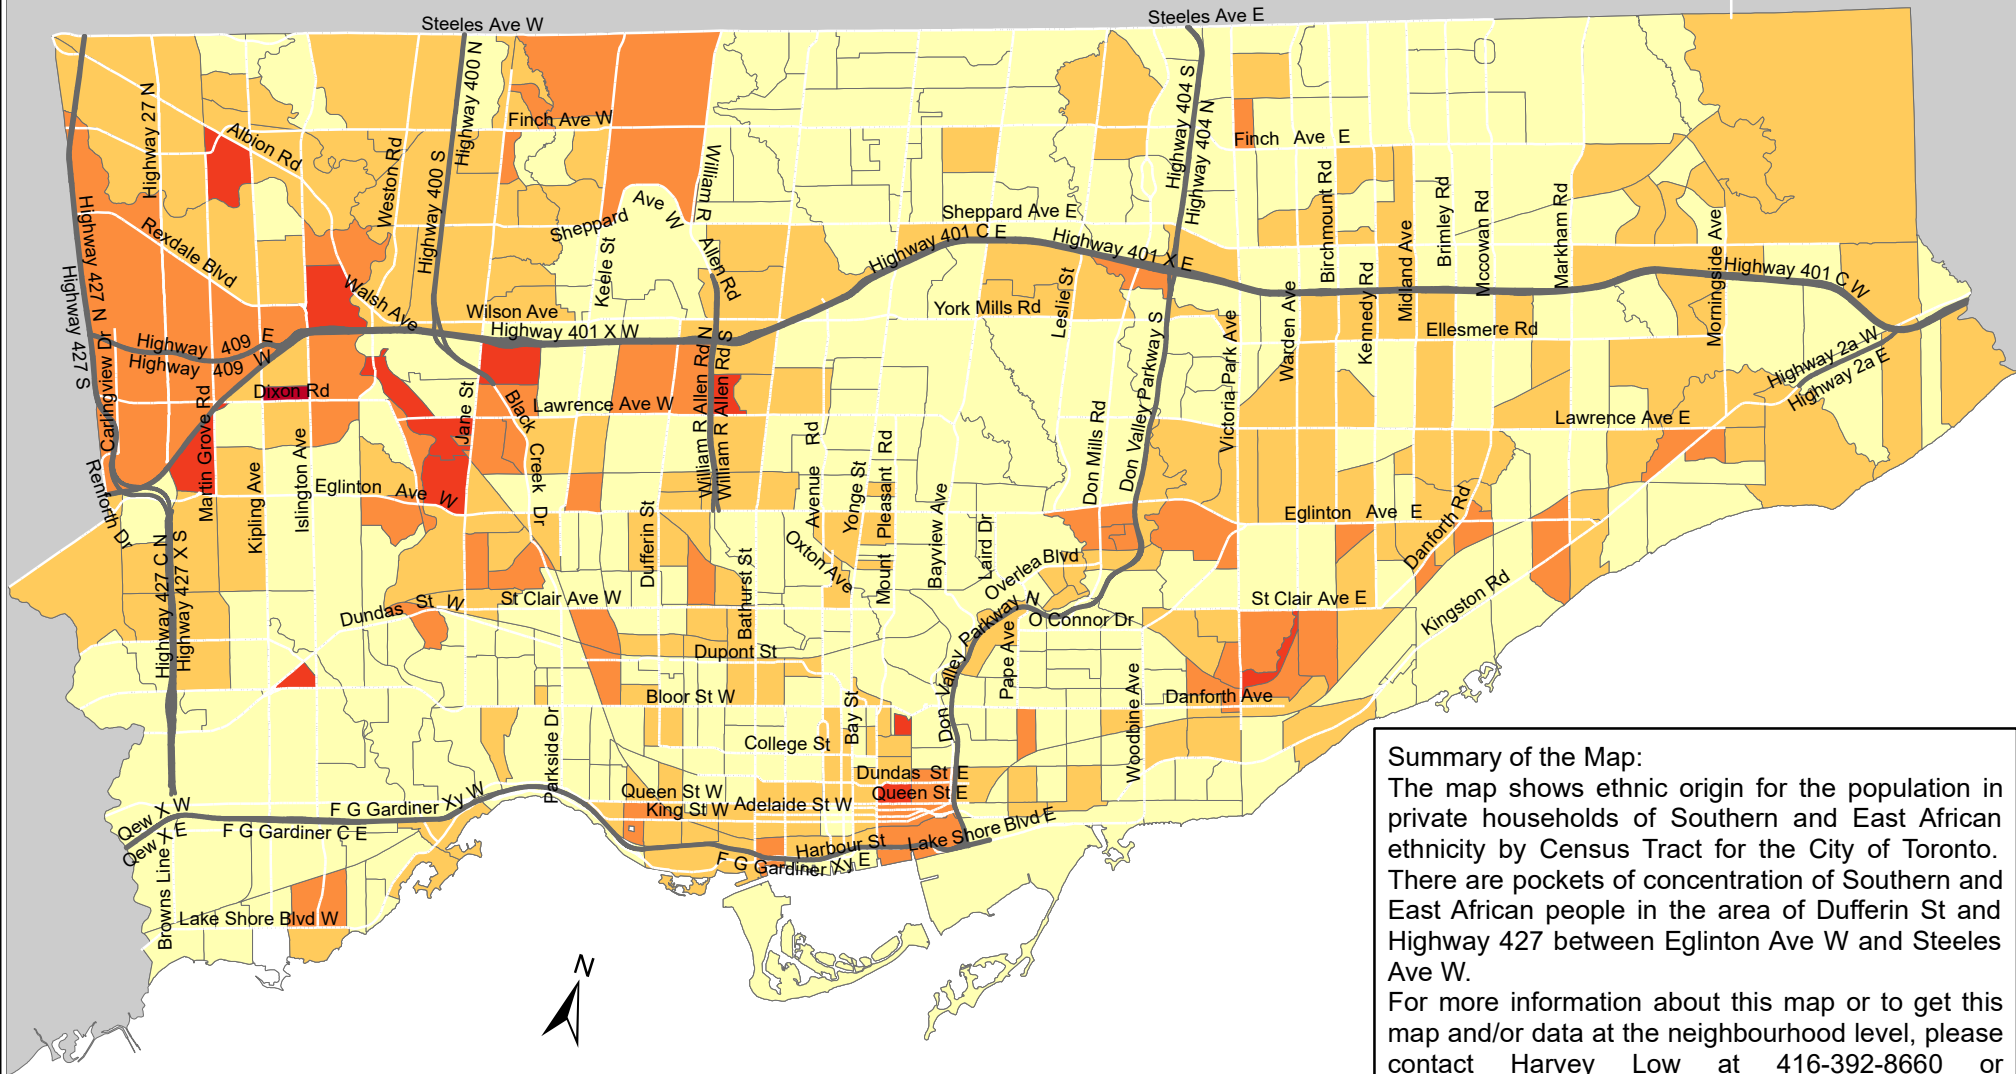

# City of Toronto Ethnic Origin - Southern and East African Origins 2016

**Summary of the Map:**  
 The map shows ethnic origin for the population in private households of Southern and East African ethnicity by Census Tract for the City of Toronto. There are pockets of concentration of Southern and East African people in the area of Dufferin St and Highway 427 between Eglinton Ave W and Steeles Ave W.  
 For more information about this map or to get this map and/or data at the neighbourhood level, please contact Harvey Low at 416-392-8660 or [harvey.low@toronto.ca](mailto:harvey.low@toronto.ca).

## Ethnic Origins - Southern and East African Origins

- Not available/ No data
- Expressway
- Major Arterial

Source: City of Toronto;  
 Statistics Canada 2016 Census.

Copyright © 2018 City of Toronto. All Rights Reserved.  
 Published: May 2018.