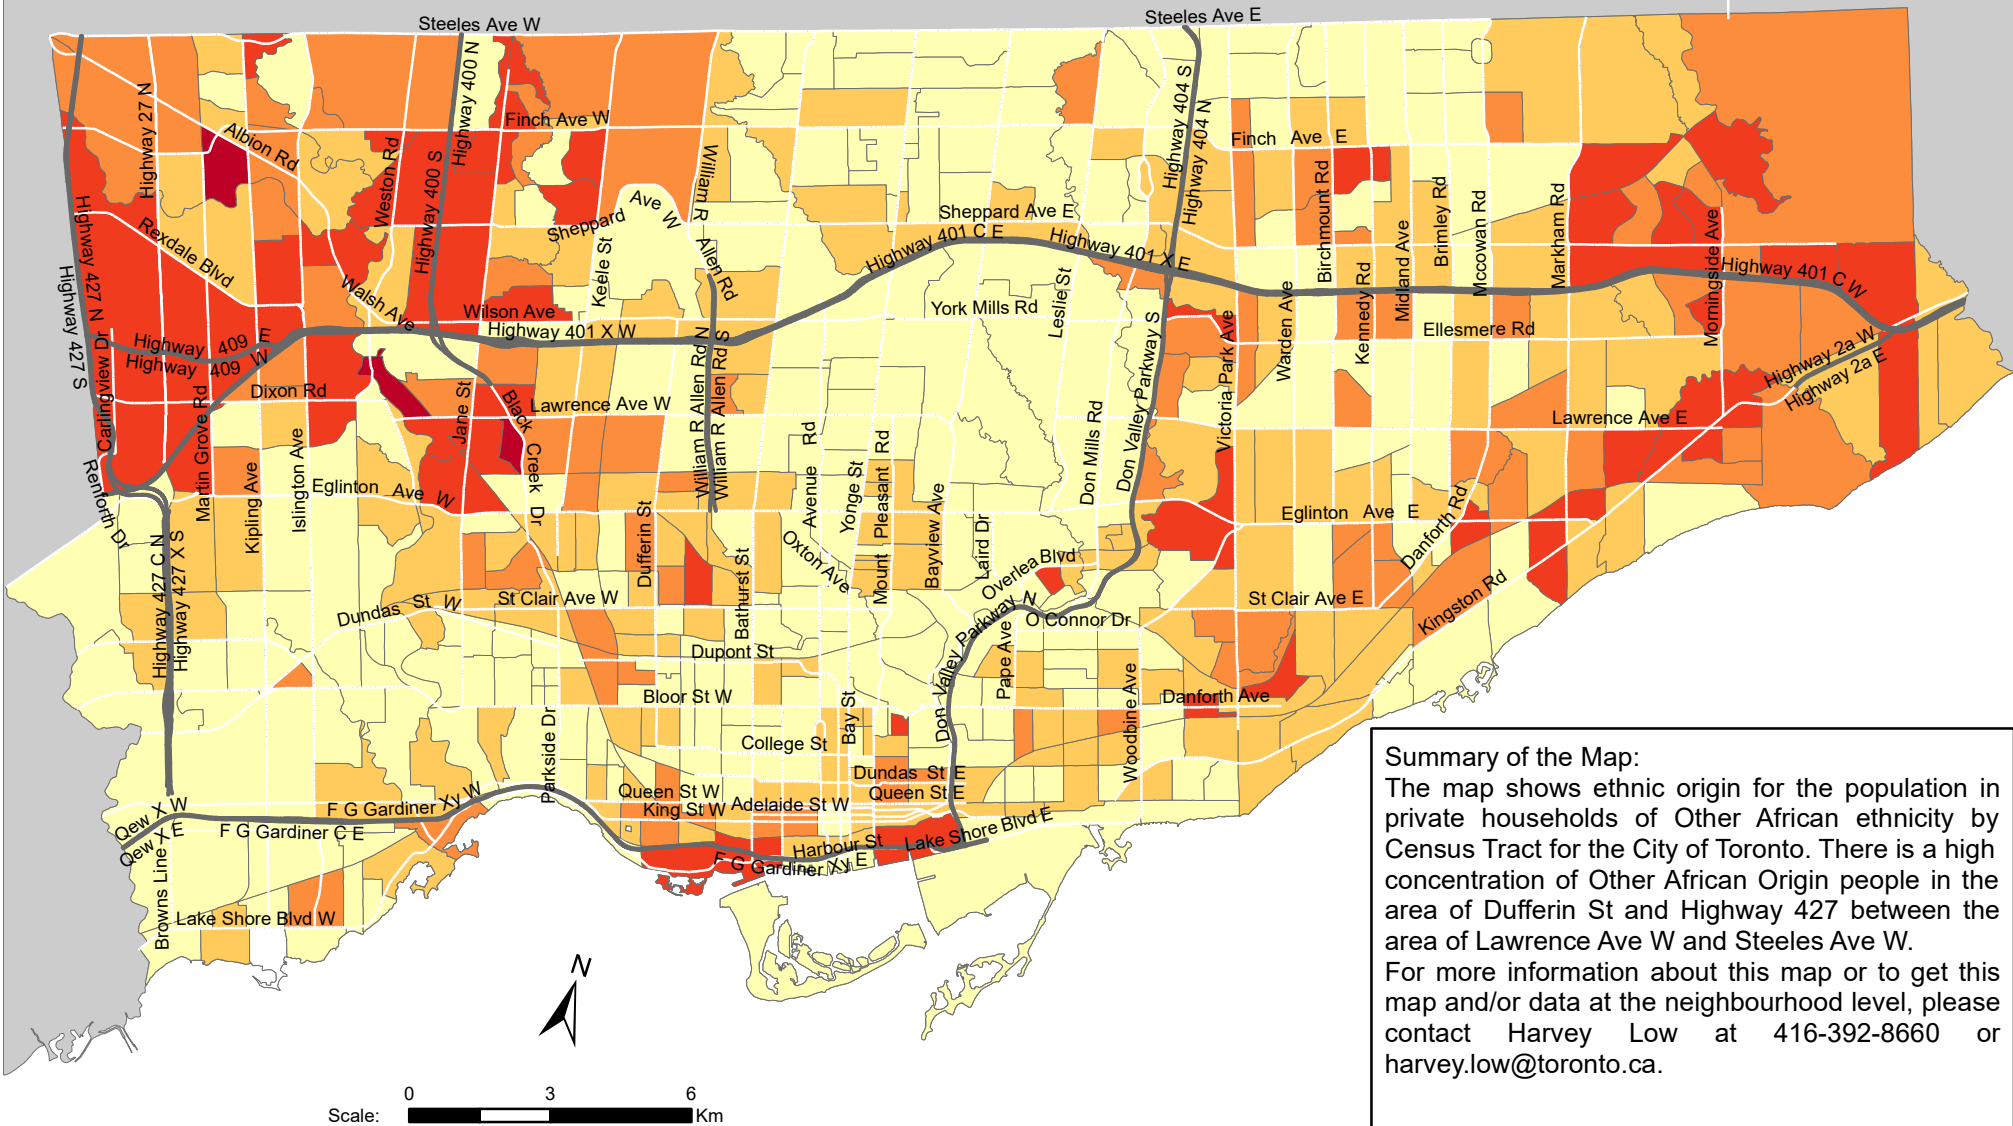

City of Toronto Ethnic Origin - Other African Origins 2016

Summary of the Map:
 The map shows ethnic origin for the population in private households of Other African ethnicity by Census Tract for the City of Toronto. There is a high concentration of Other African Origin people in the area of Dufferin St and Highway 427 between the area of Lawrence Ave W and Steeles Ave W. For more information about this map or to get this map and/or data at the neighbourhood level, please contact Harvey Low at 416-392-8660 or harvey.low@toronto.ca.

Ethnic Origin - Other African Origins

	0 - 45		Not available/ No data
	46 - 100		Expressway
	101 - 180		Major Arterial
	181 - 350		
	351 - 565		

Source: City of Toronto; Statistics Canada 2016 Census.
 Copyright © 2018 City of Toronto. All Rights Reserved. Published: May 2018.
 Prepared by: Social Research and Analysis Unit. Contact: spar@toronto.ca.
 N.I.E = Not included elsewhere
 N.O.S = Not otherwise specified