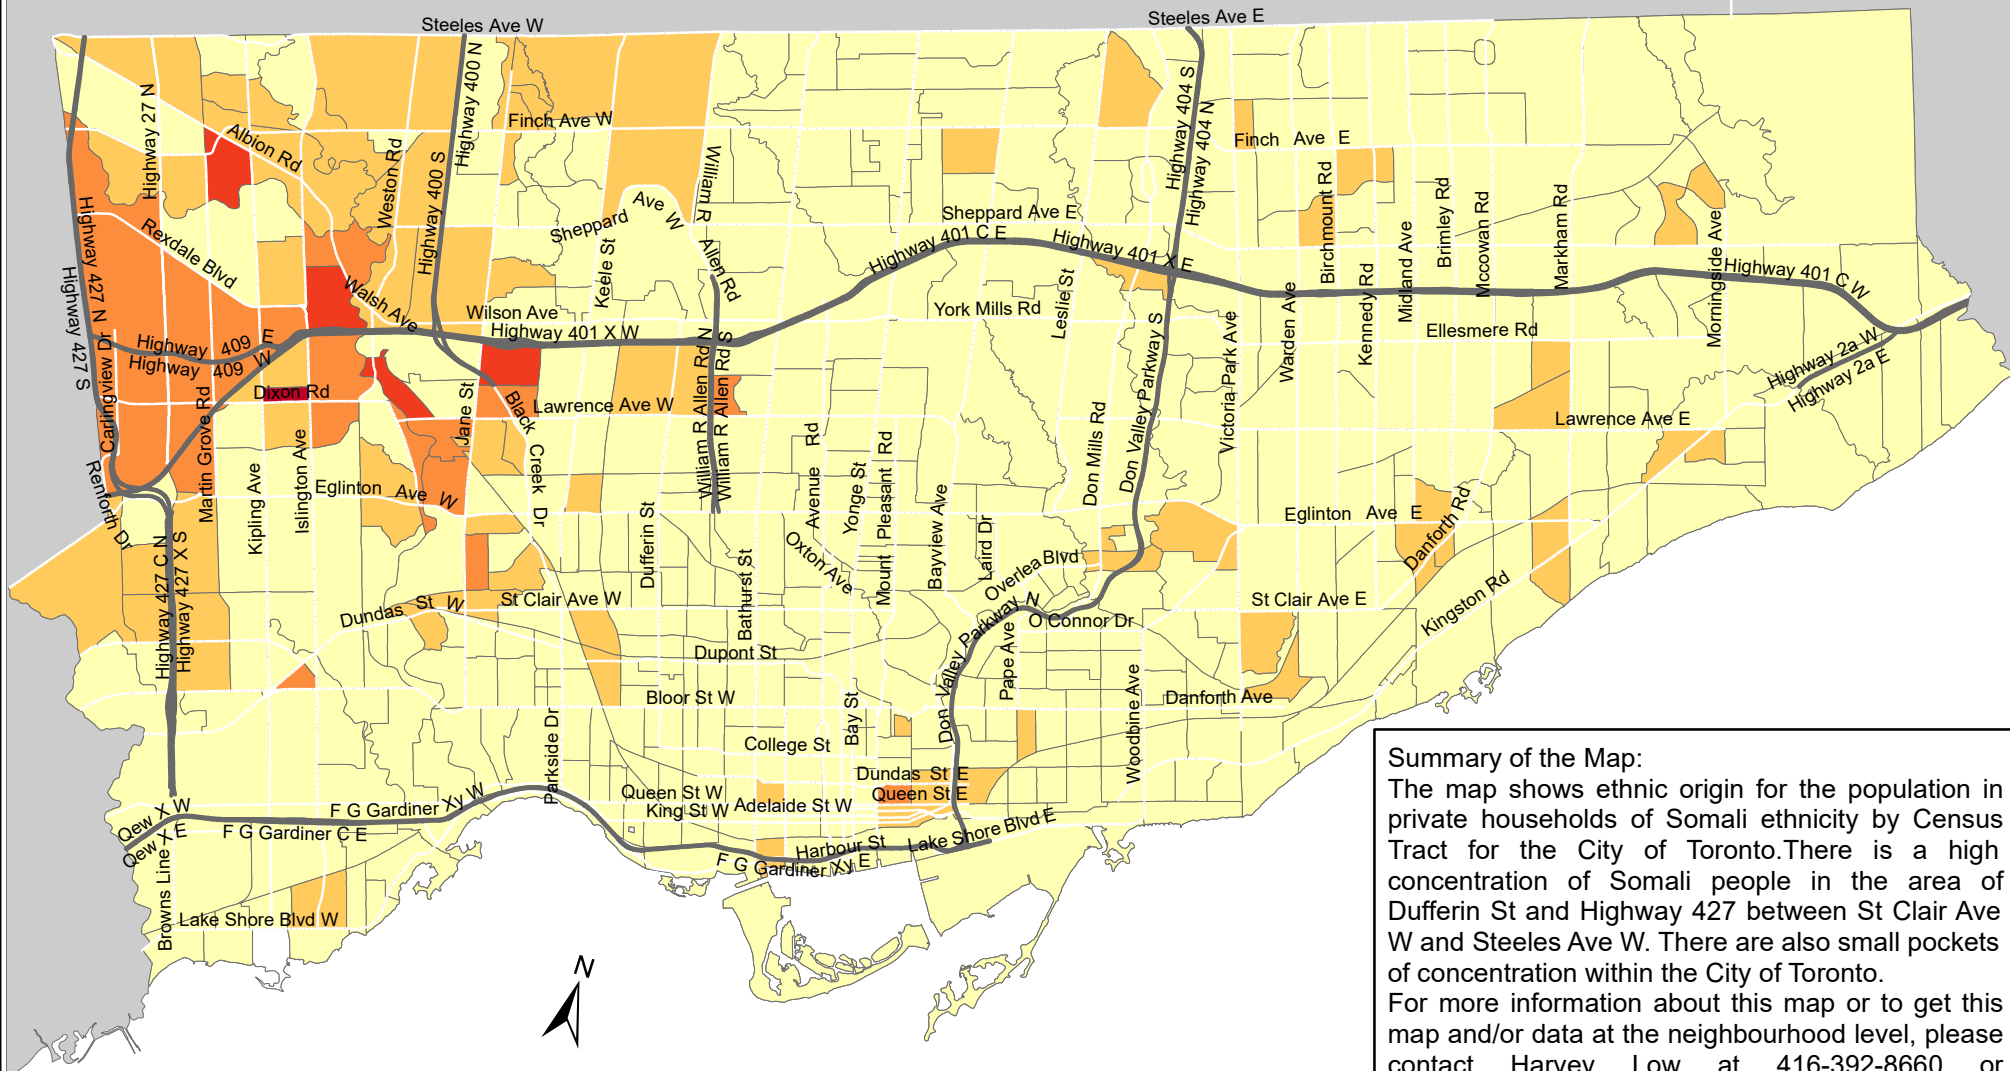

City of Toronto Ethnic Origin - Somali 2016

Summary of the Map:
 The map shows ethnic origin for the population in private households of Somali ethnicity by Census Tract for the City of Toronto. There is a high concentration of Somali people in the area of Dufferin St and Highway 427 between St Clair Ave W and Steeles Ave W. There are also small pockets of concentration within the City of Toronto. For more information about this map or to get this map and/or data at the neighbourhood level, please contact Harvey Low at 416-392-8660 or harvey.low@toronto.ca.