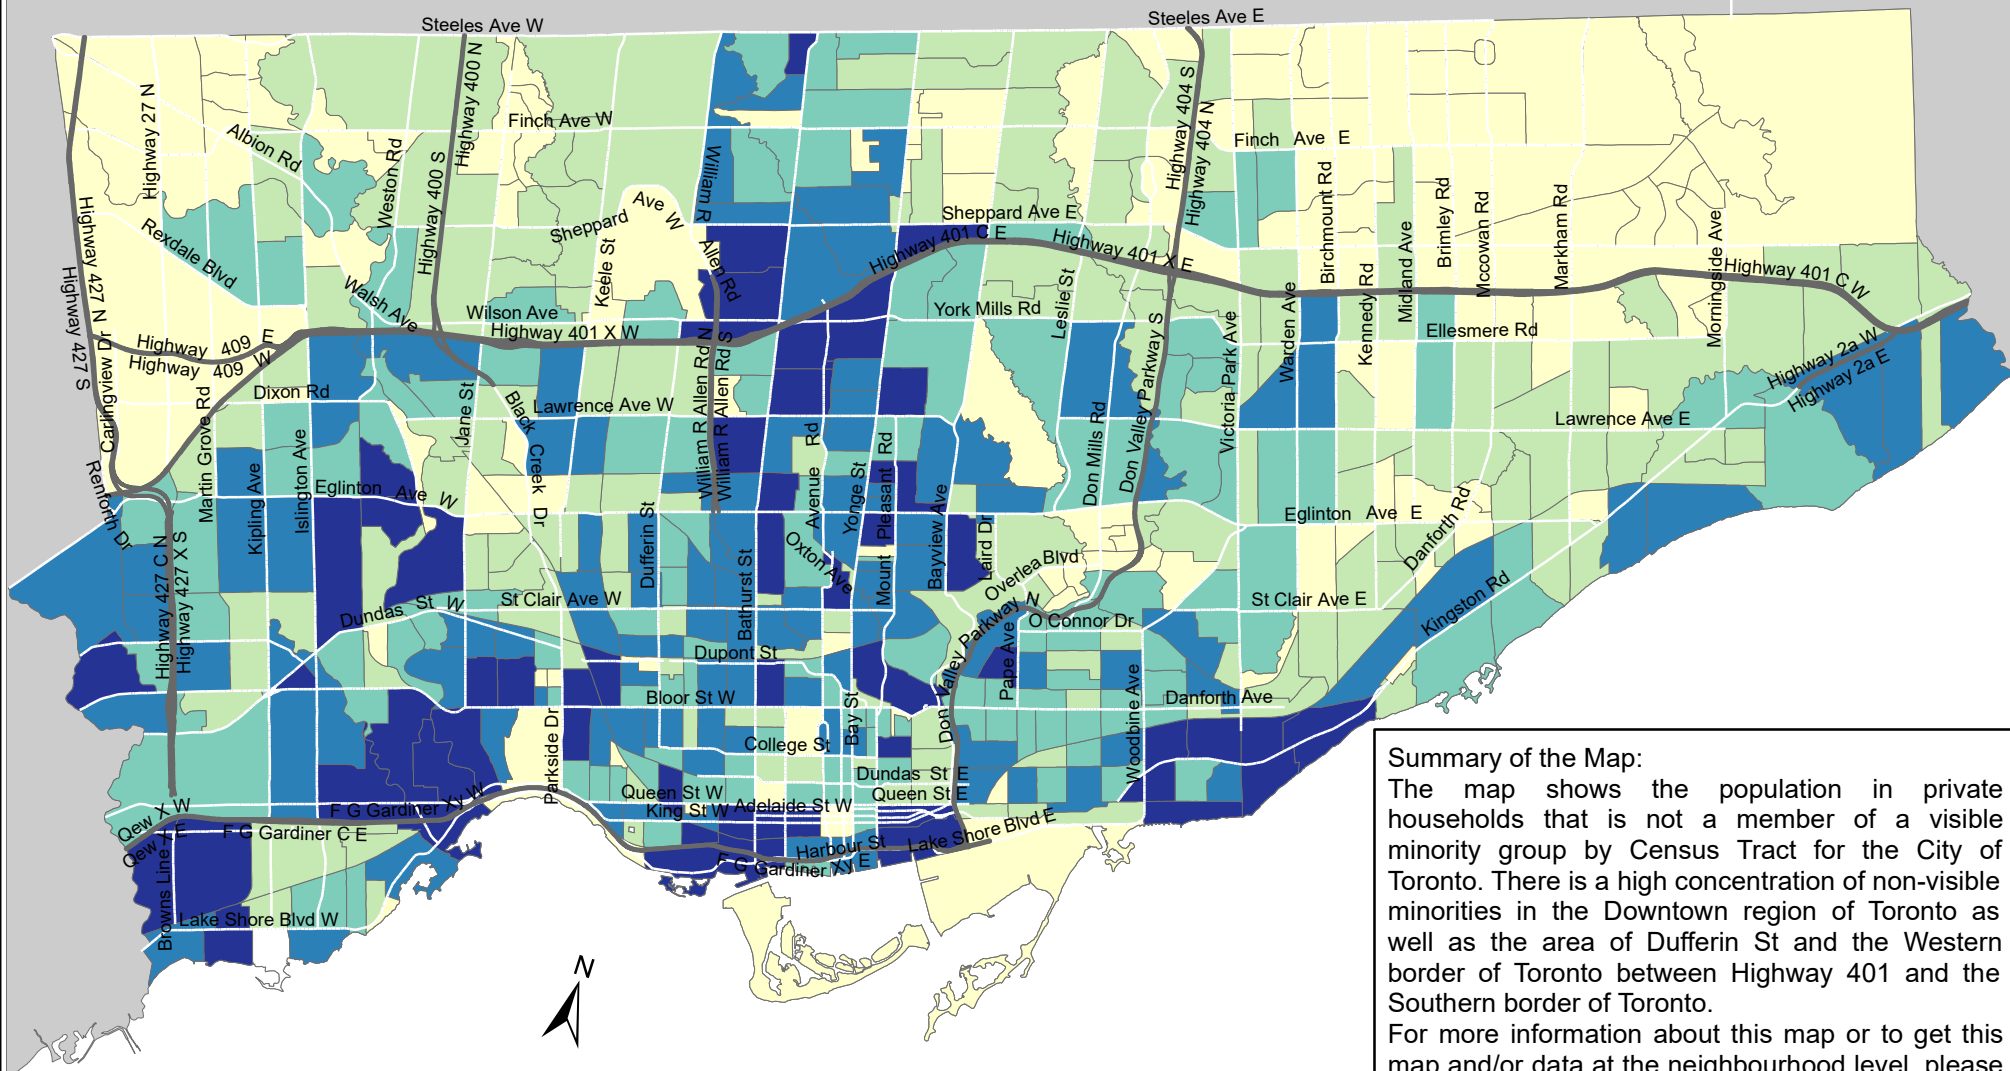

City of Toronto Visible Minority - Not a Visible Minority 2016

Summary of the Map:
 The map shows the population in private households that is not a member of a visible minority group by Census Tract for the City of Toronto. There is a high concentration of non-visible minorities in the Downtown region of Toronto as well as the area of Dufferin St and the Western border of Toronto between Highway 401 and the Southern border of Toronto.
 For more information about this map or to get this map and/or data at the neighbourhood level, please contact Harvey Low at 416-392-8660 or harvey.low@toronto.ca.