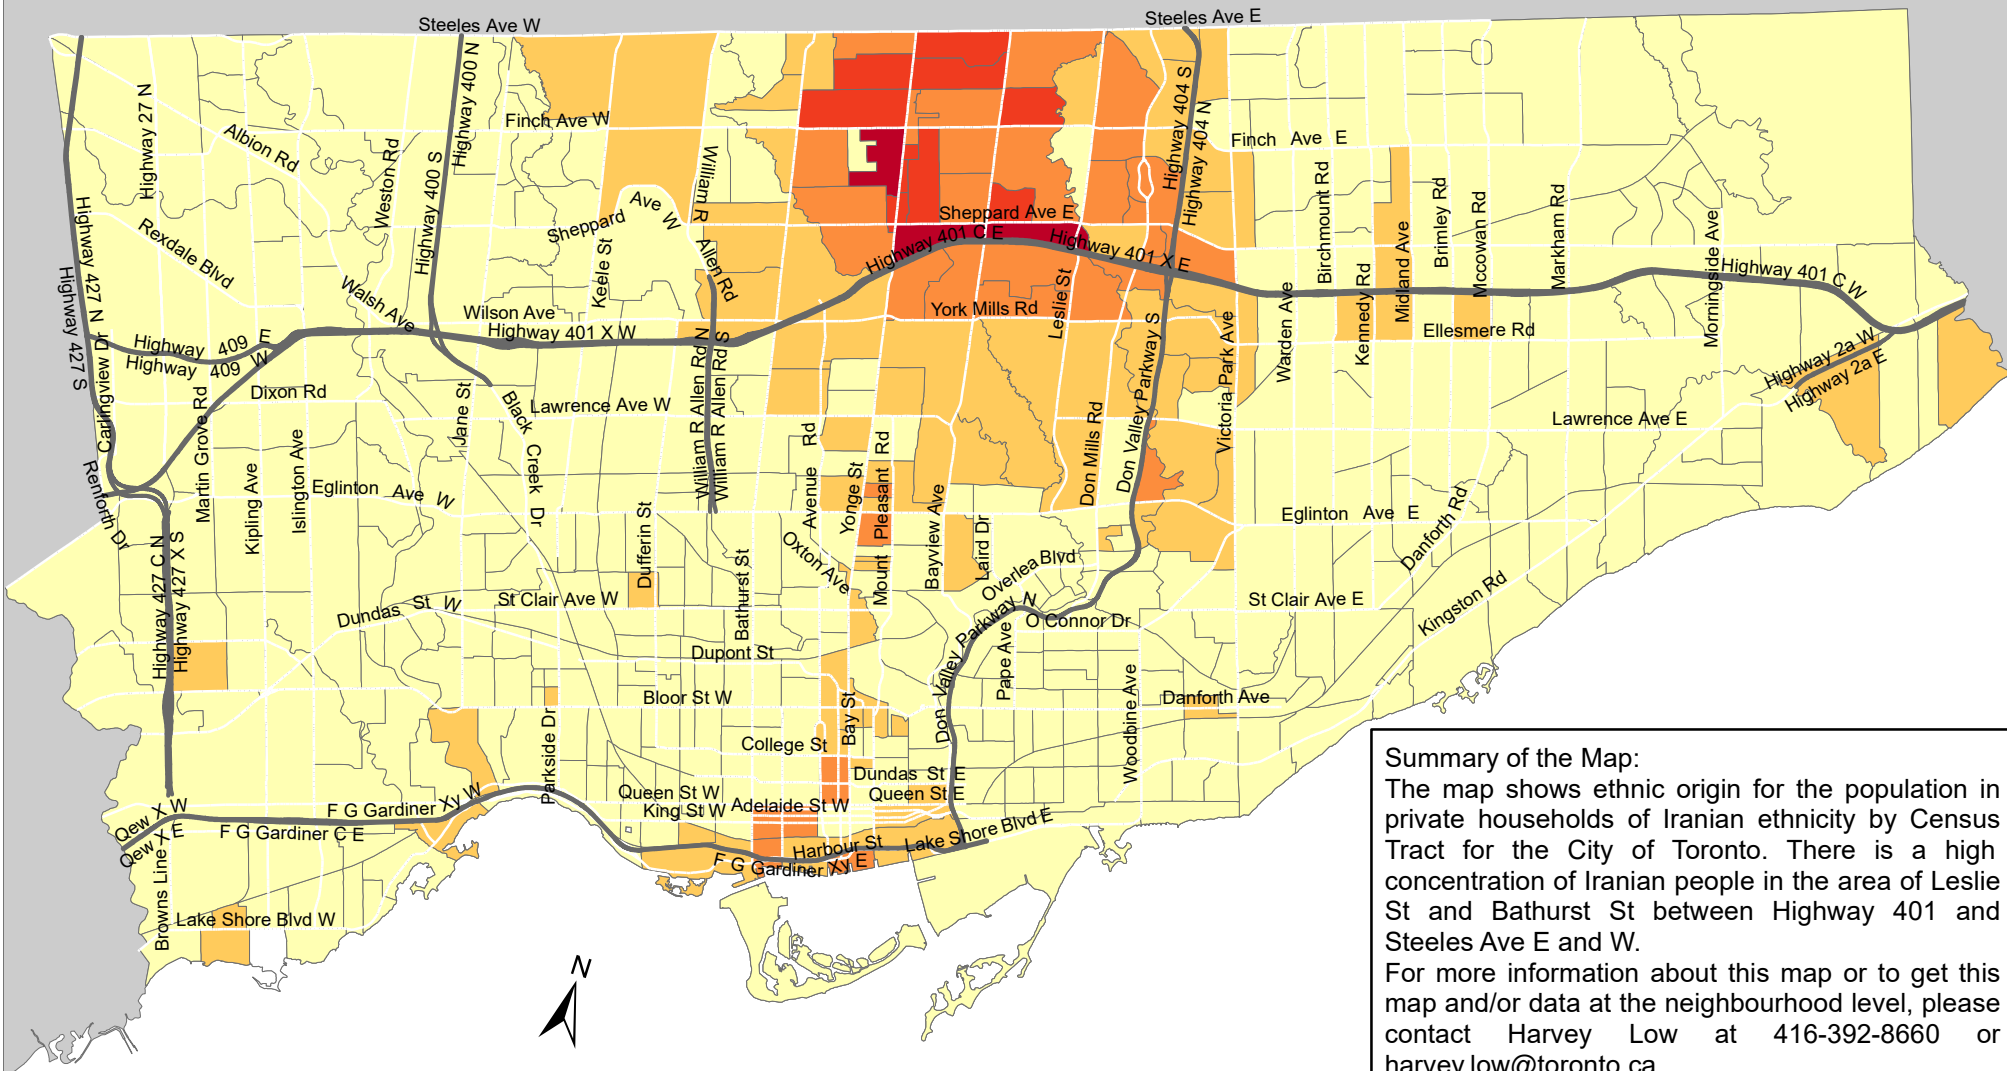

City of Toronto Ethnic Origin - Iranian 2016

Summary of the Map:
 The map shows ethnic origin for the population in private households of Iranian ethnicity by Census Tract for the City of Toronto. There is a high concentration of Iranian people in the area of Leslie St and Bathurst St between Highway 401 and Steeles Ave E and W.
 For more information about this map or to get this map and/or data at the neighbourhood level, please contact Harvey Low at 416-392-8660 or harvey.low@toronto.ca.

- Ethnic Origin - Iranian**
- 0 - 75
 - 76 - 245
 - 246 - 510
 - 511 - 1,125
 - 1,126 - 2,060

- Not available/ No data
- Expressway
- Major Arterial

Source: City of Toronto;
 Statistics Canada 2016 Census.