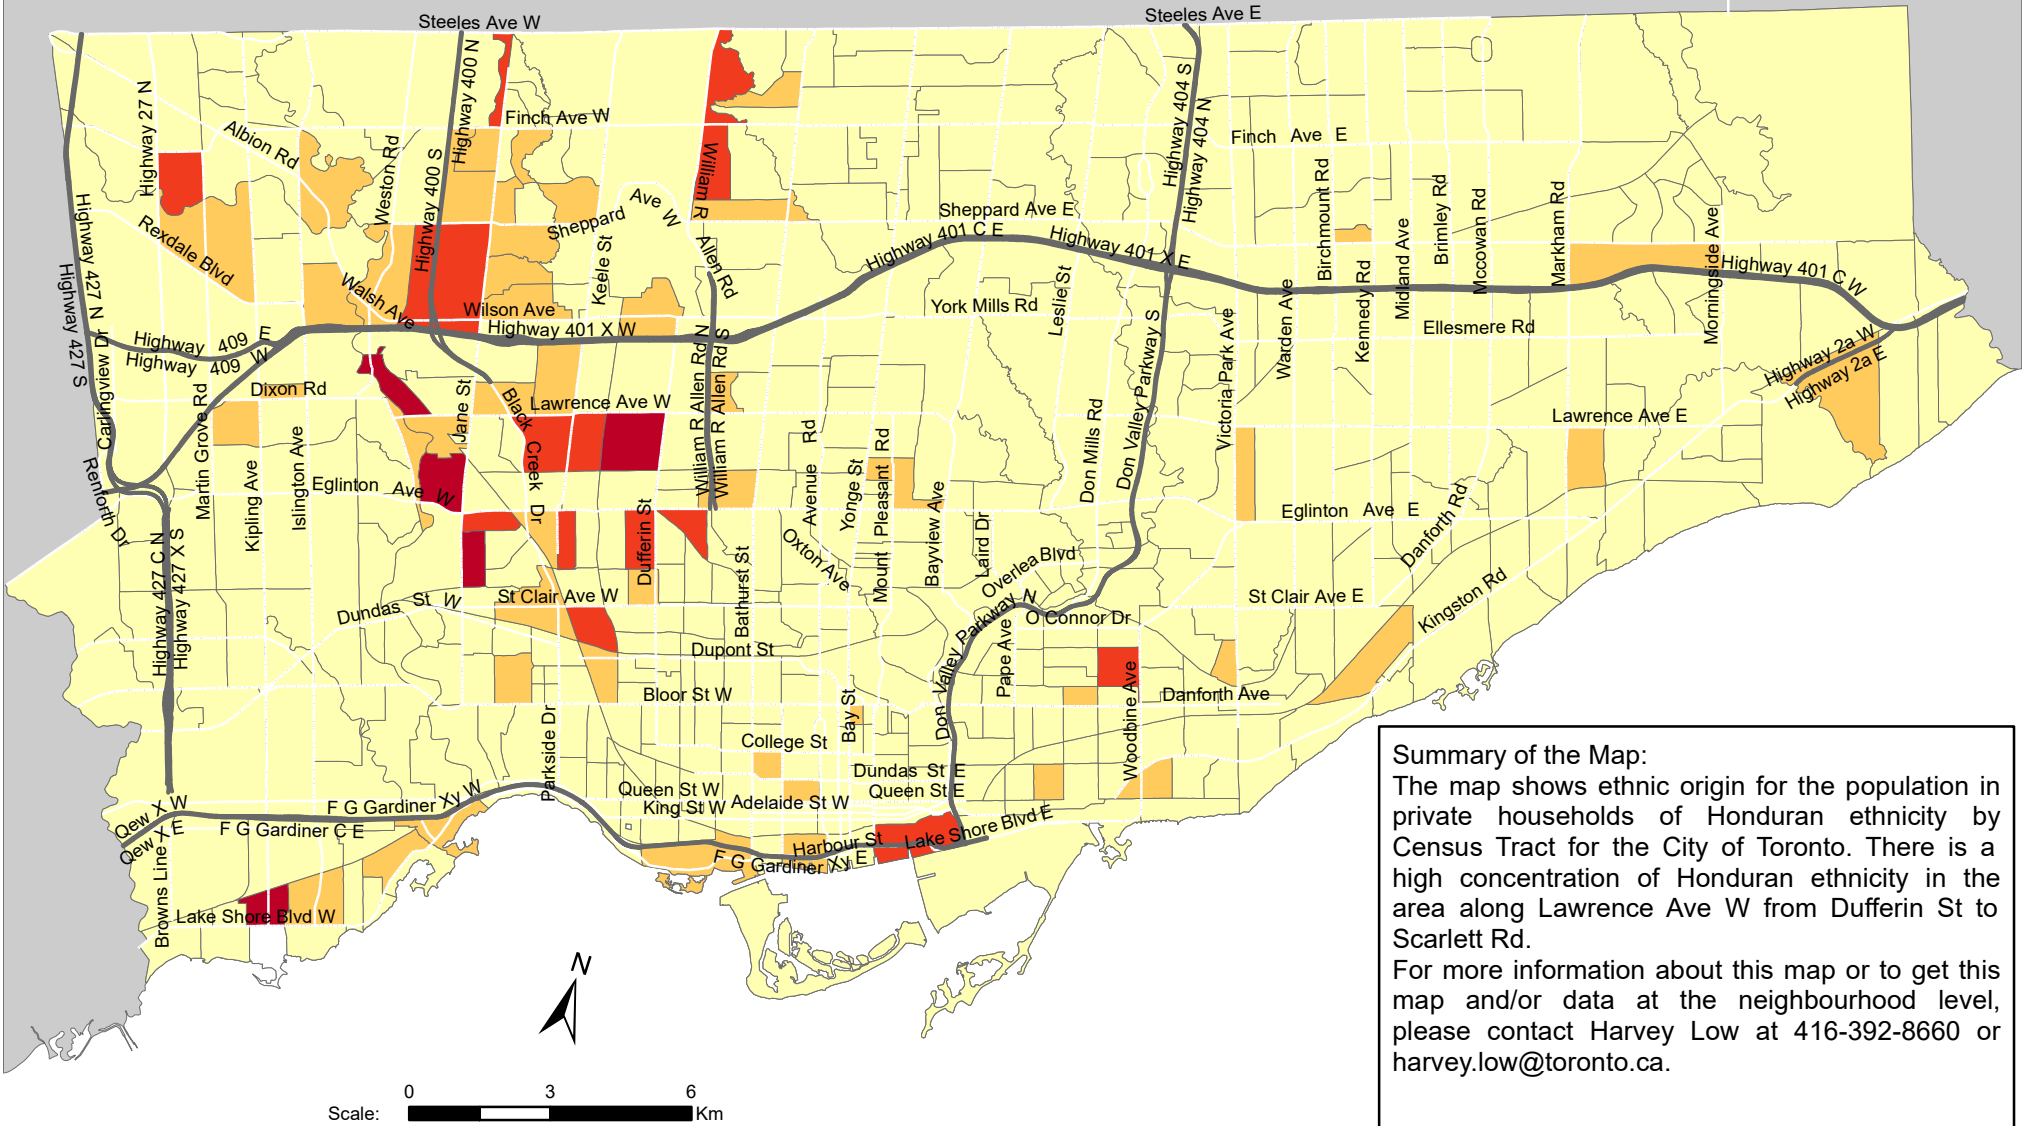

City of Toronto Ethnic Origin - Honduran 2016

Summary of the Map:
 The map shows ethnic origin for the population in private households of Honduran ethnicity by Census Tract for the City of Toronto. There is a high concentration of Honduran ethnicity in the area along Lawrence Ave W from Dufferin St to Scarlett Rd.
 For more information about this map or to get this map and/or data at the neighbourhood level, please contact Harvey Low at 416-392-8660 or harvey.low@toronto.ca.