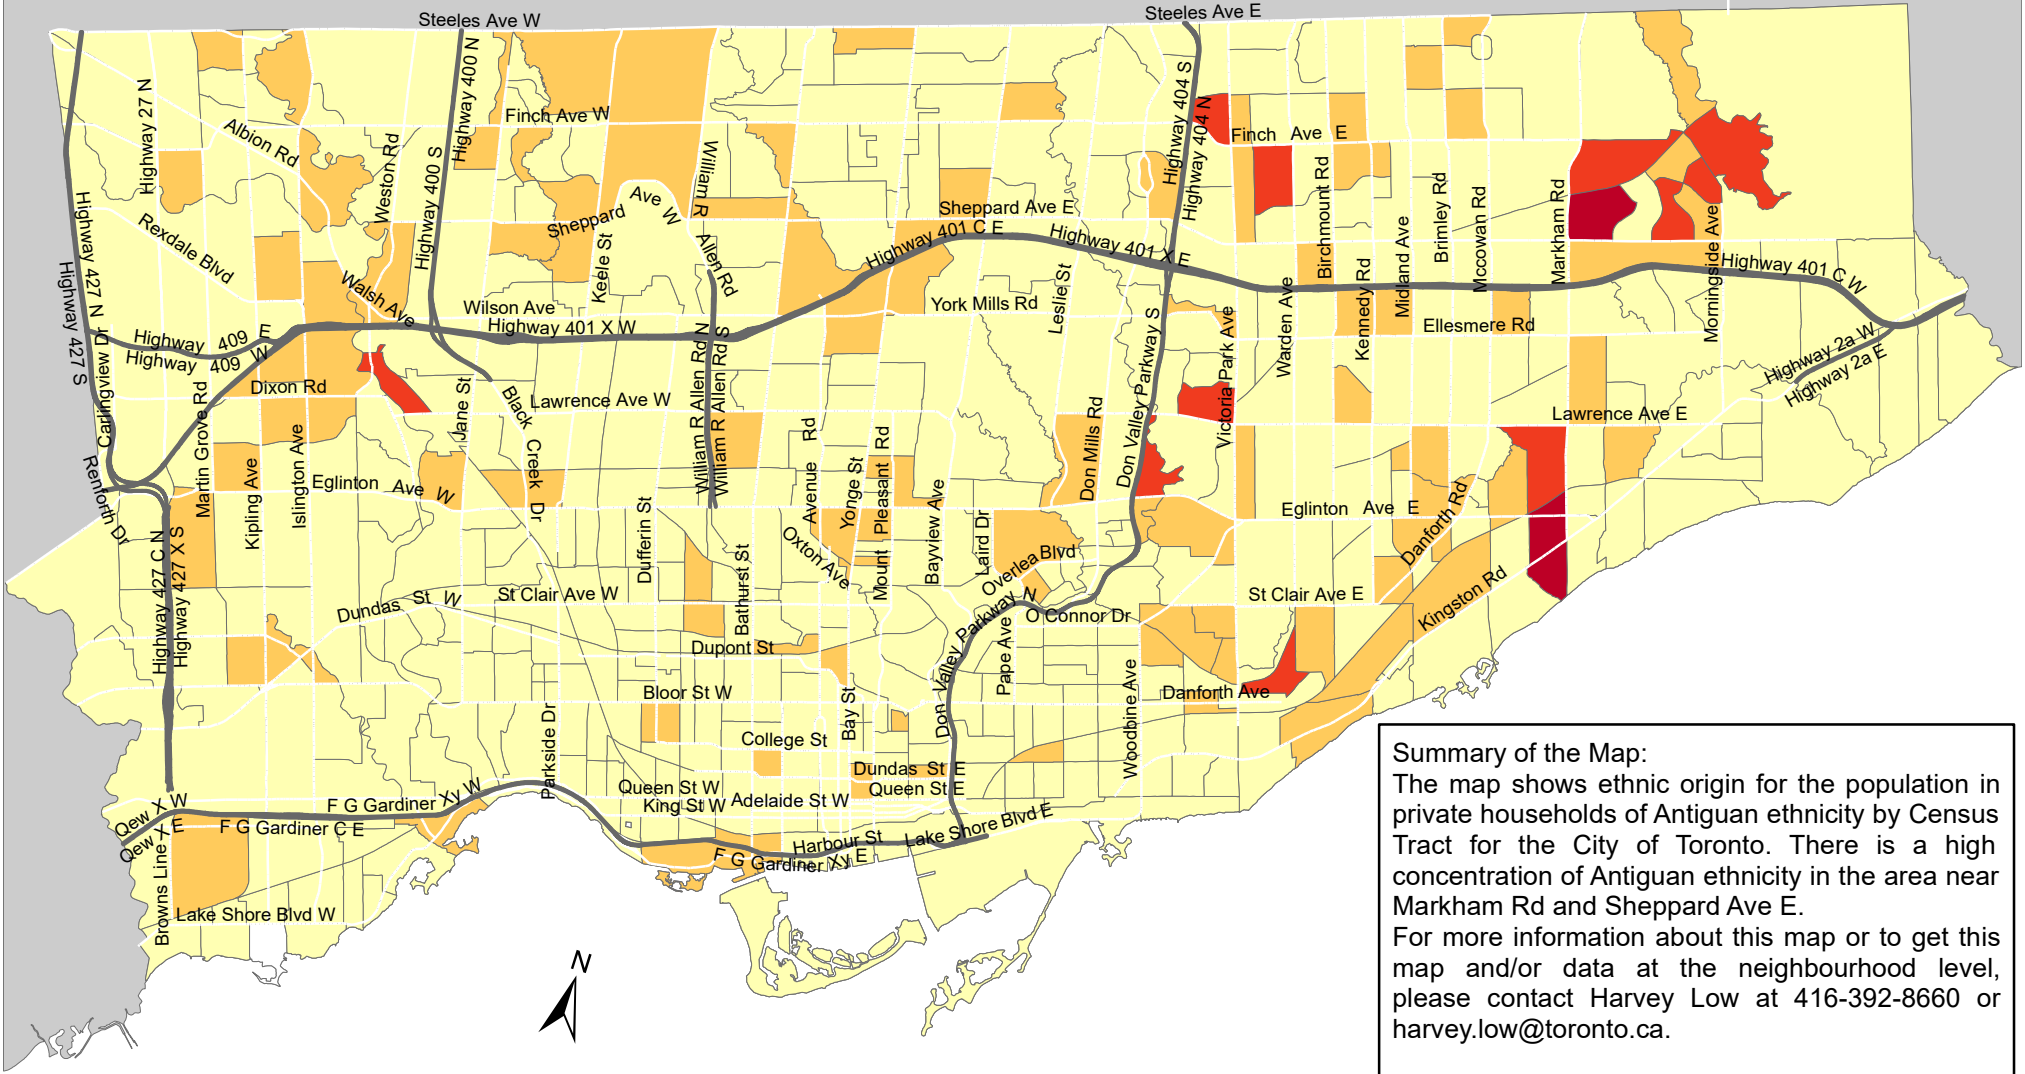

# City of Toronto Ethnic Origin - Antiguan 2016

**Summary of the Map:**  
 The map shows ethnic origin for the population in private households of Antiguan ethnicity by Census Tract for the City of Toronto. There is a high concentration of Antiguan ethnicity in the area near Markham Rd and Sheppard Ave E.  
 For more information about this map or to get this map and/or data at the neighbourhood level, please contact Harvey Low at 416-392-8660 or [harvey.low@toronto.ca](mailto:harvey.low@toronto.ca).

**Ethnic Origin - Antiguan**

	0		Not available/ No data
	1 - 15		Expressway
	16 - 30		Major Arterial
	31 - 50		

Source: City of Toronto; Statistics Canada 2016 Census.

Copyright © 2018 City of Toronto. All Rights Reserved. Published: May 2018.