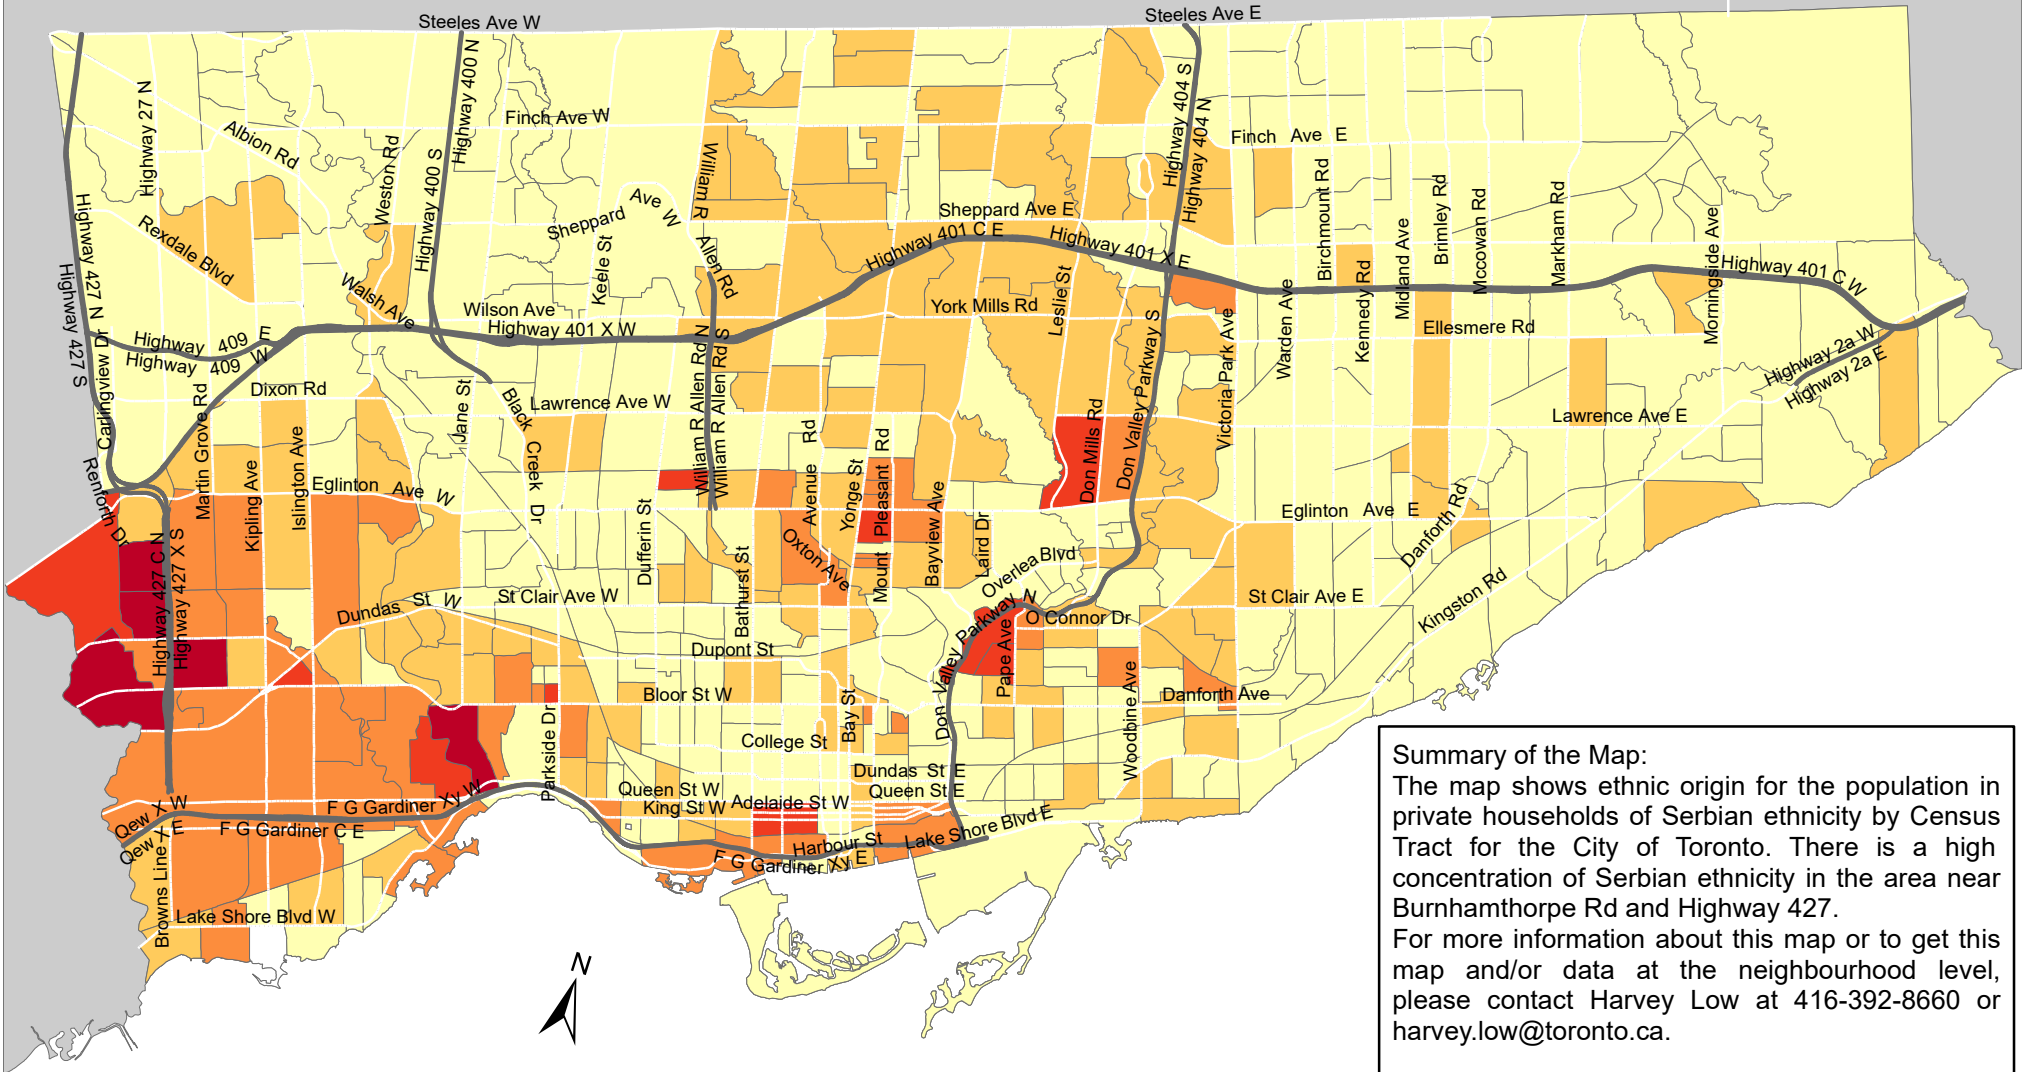

# City of Toronto Ethnic Origin - Serbian 2016

**Summary of the Map:**  
 The map shows ethnic origin for the population in private households of Serbian ethnicity by Census Tract for the City of Toronto. There is a high concentration of Serbian ethnicity in the area near Burnhamthorpe Rd and Highway 427. For more information about this map or to get this map and/or data at the neighbourhood level, please contact Harvey Low at 416-392-8660 or [harvey.low@toronto.ca](mailto:harvey.low@toronto.ca).