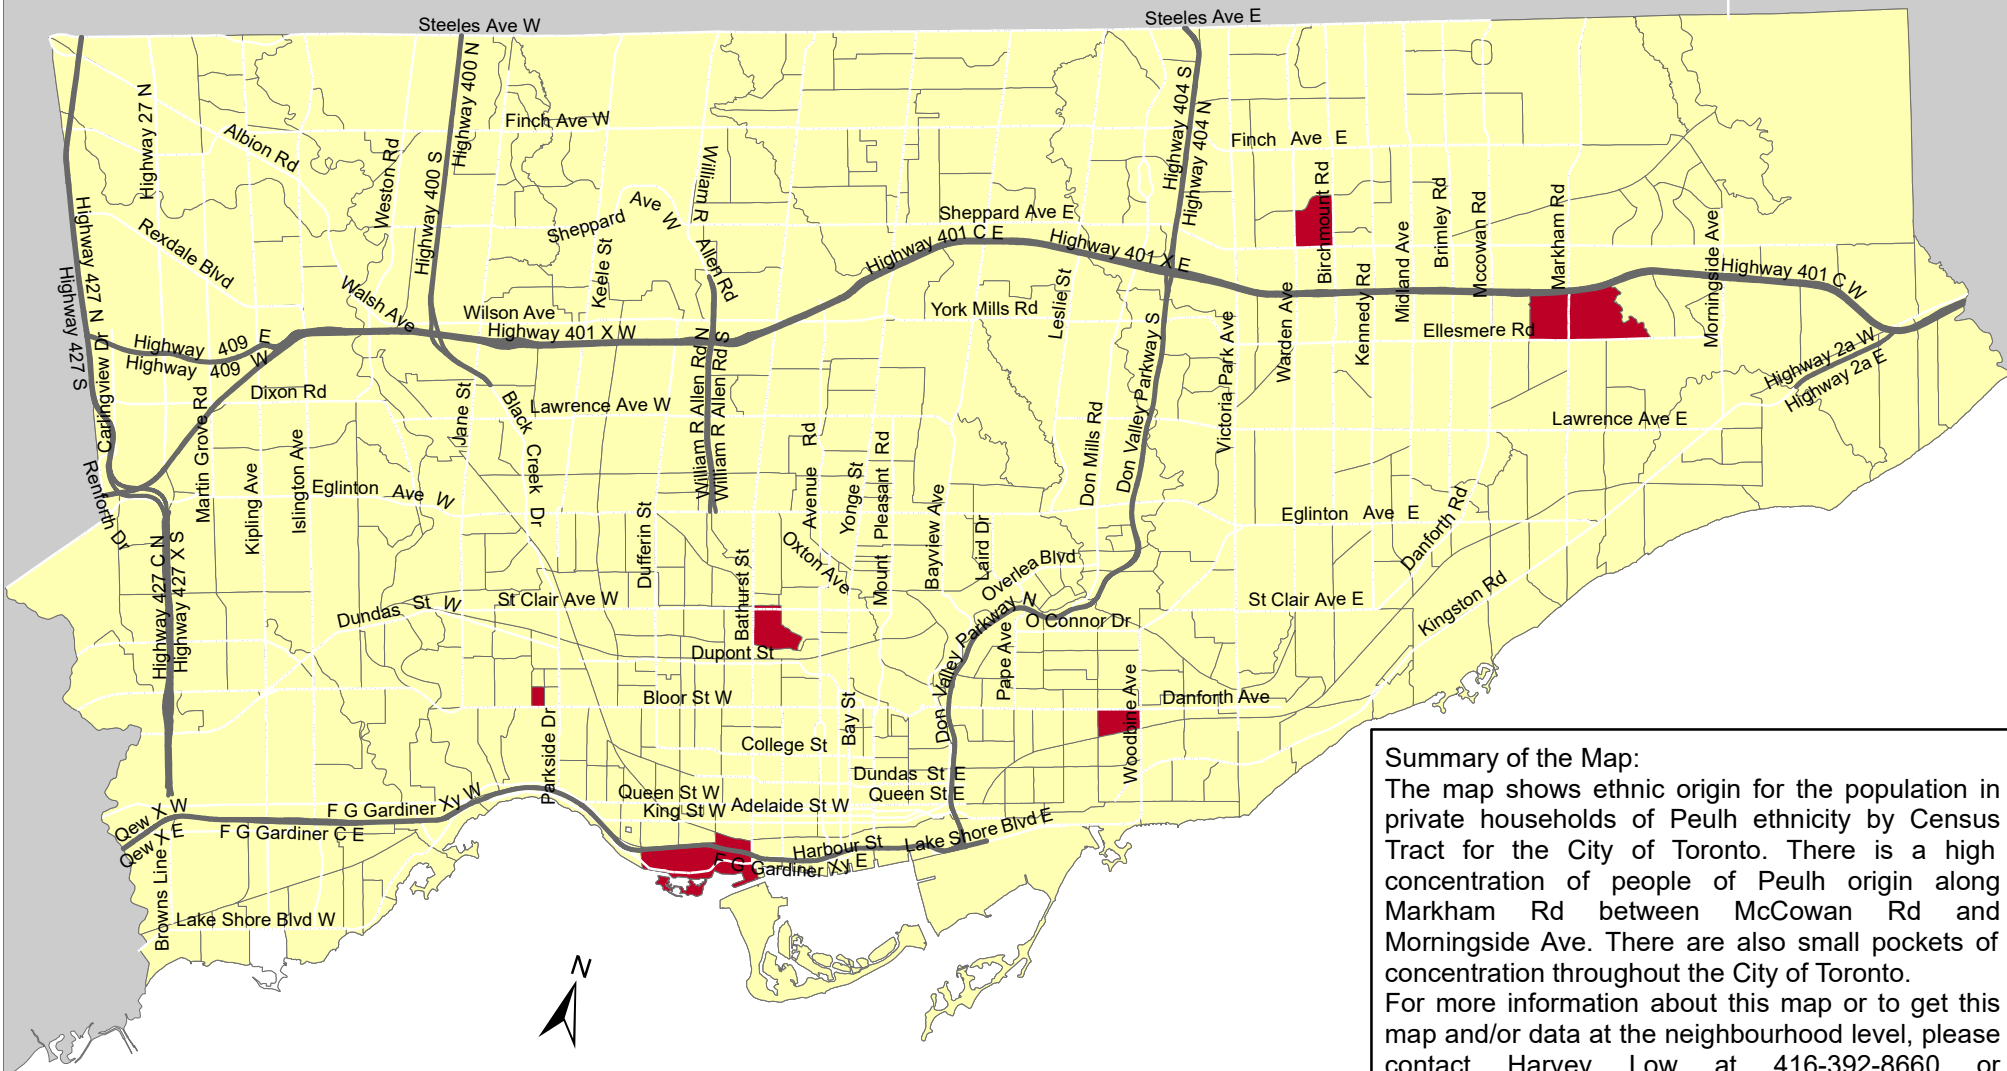

City of Toronto Ethnic Origin - Peulh 2016

Summary of the Map:
 The map shows ethnic origin for the population in private households of Peulh ethnicity by Census Tract for the City of Toronto. There is a high concentration of people of Peulh origin along Markham Rd between McCowan Rd and Morningside Ave. There are also small pockets of concentration throughout the City of Toronto. For more information about this map or to get this map and/or data at the neighbourhood level, please contact Harvey Low at 416-392-8660 or harvey.low@toronto.ca.

Ethnic Origin - Peulh

 0	 Not available/ No data
 1 - 15	 Expressway
	 Major Arterial

Source: City of Toronto;
 Statistics Canada 2016 Census.

Copyright © 2018 City of Toronto. All Rights Reserved.
 Published: May 2018.