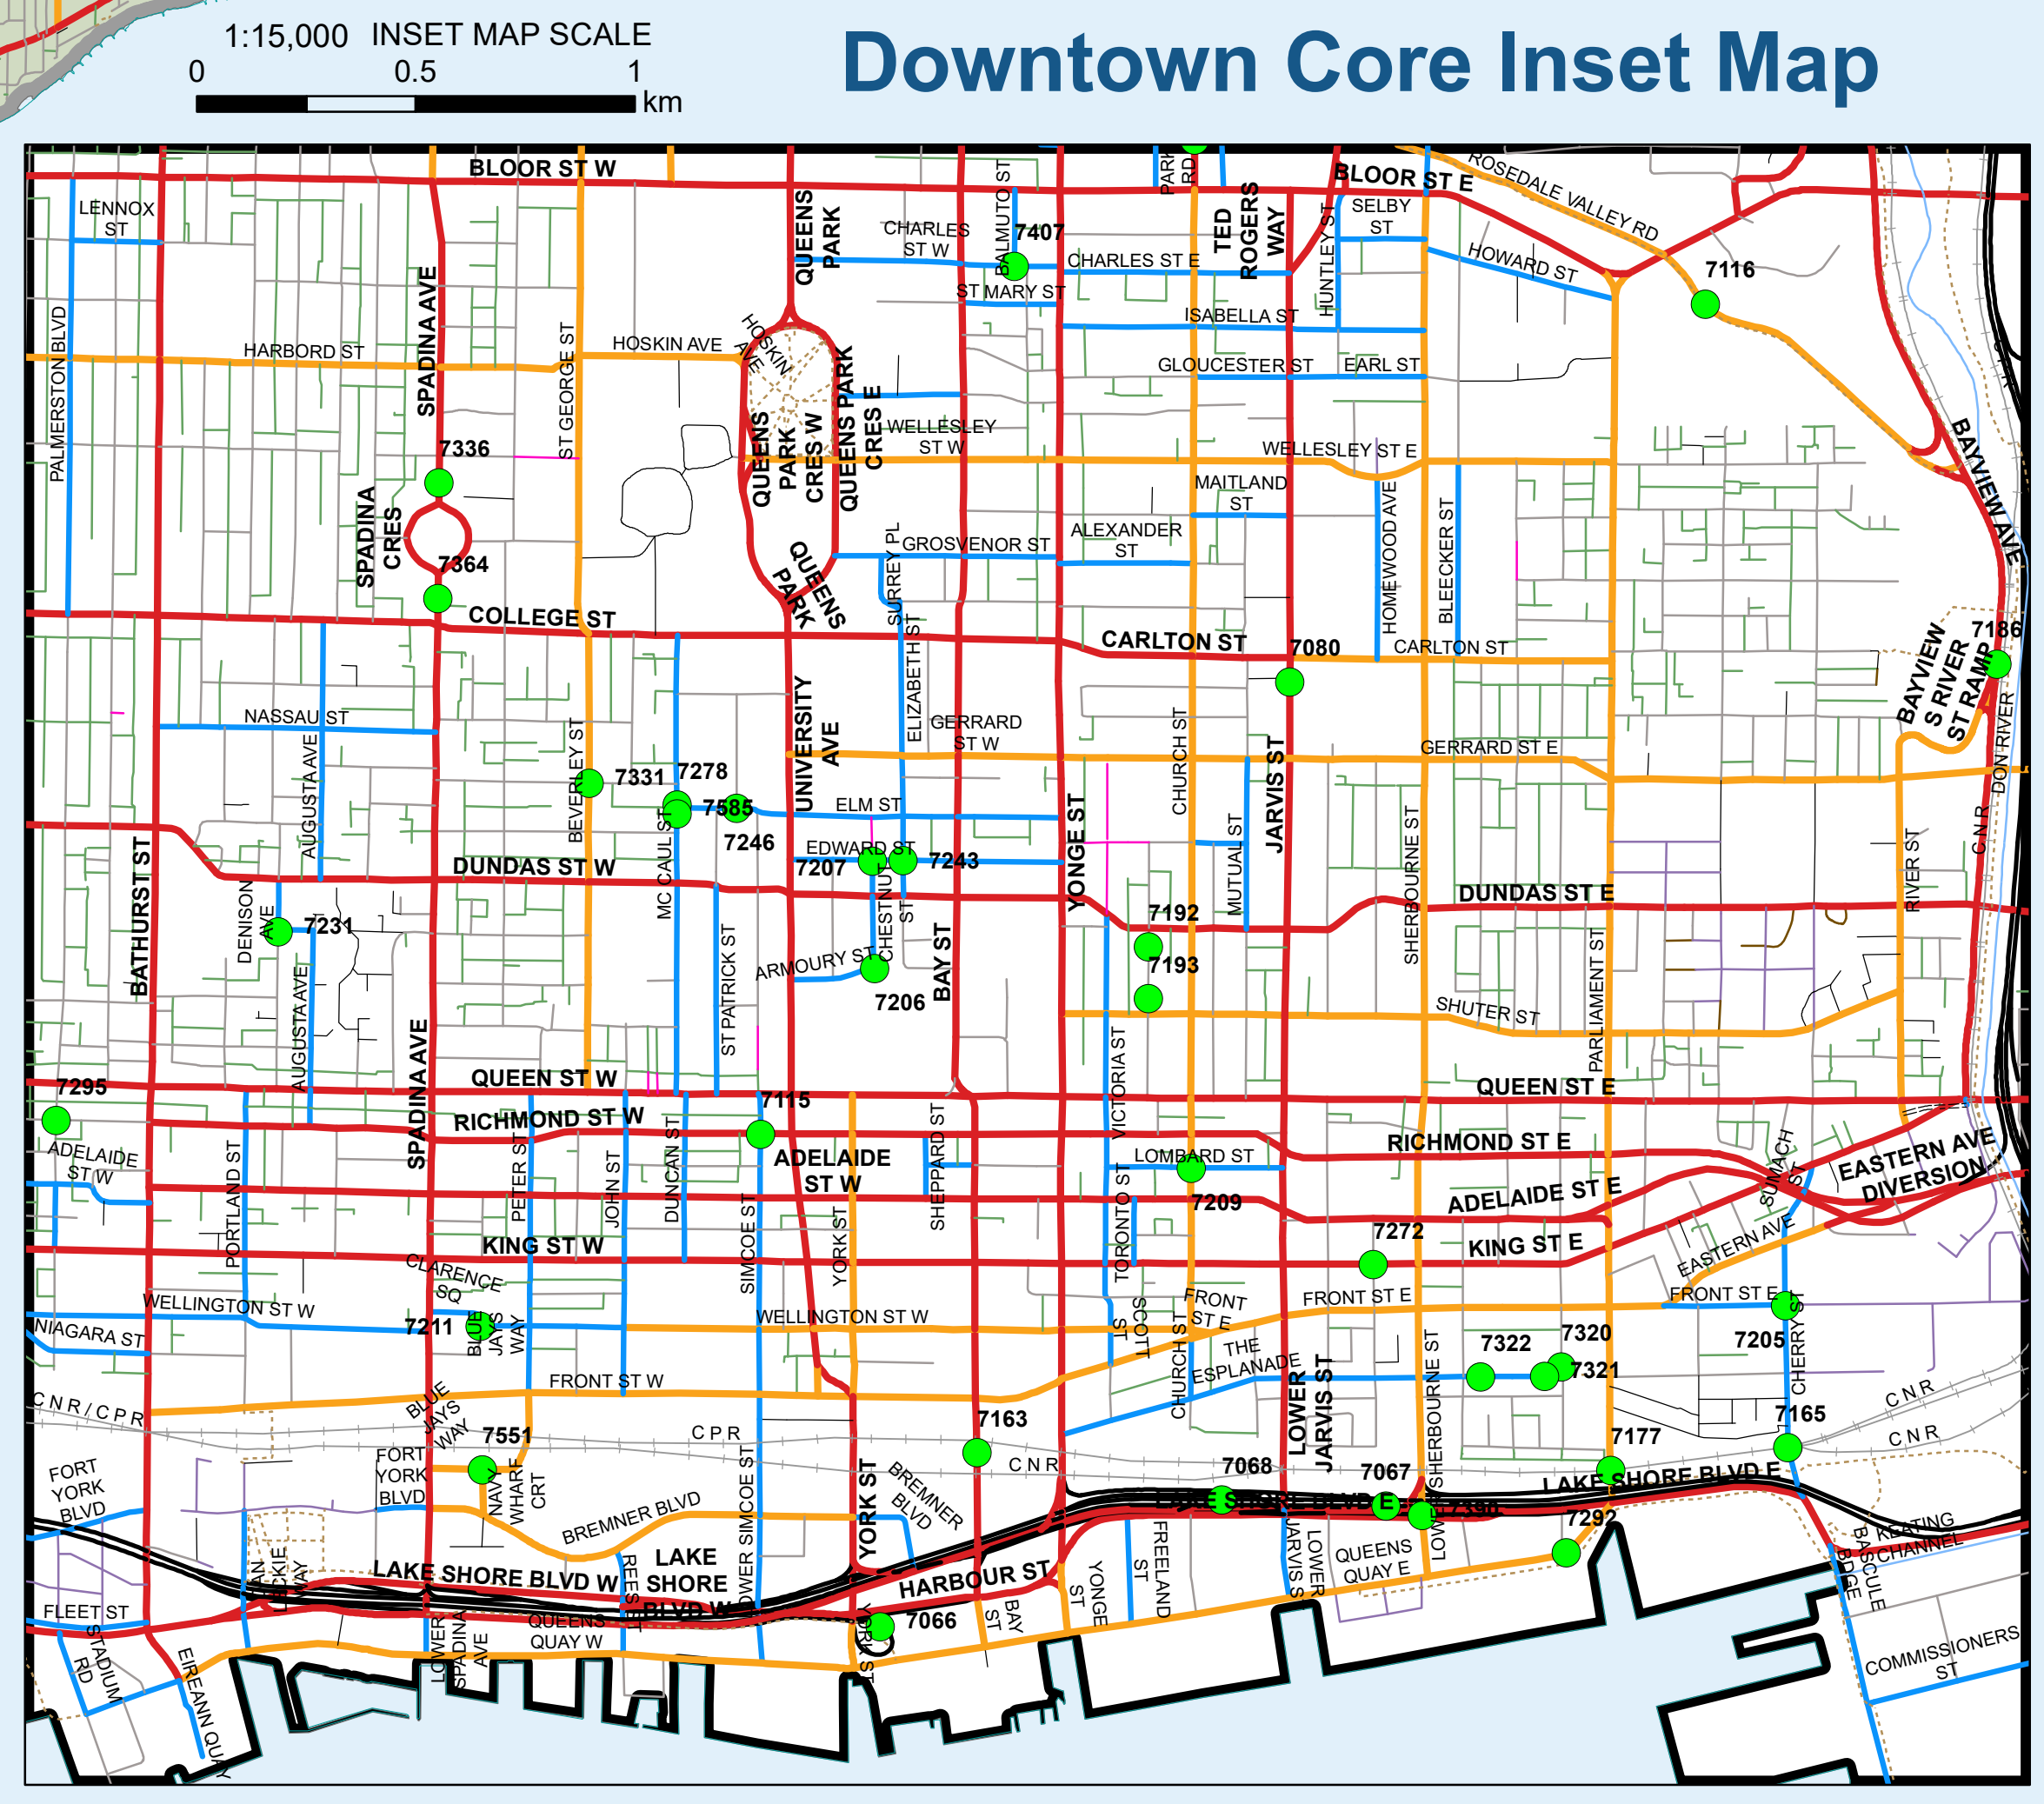

City of Toronto

Flashing Beacon Locations

TORONTO Transportation Services
 Traffic Management Centre
 ITS Operations
 703 Don Mills Rd, 4th Floor
 Toronto, Ontario, M3C 3N3
 Prepared by Boris Guenkin
 July 3, 2018

LEGEND

- Flashing Beacons
- Provincial Expressway
- City Expressway
- Major Arterial
- Minor Arterial
- Collector
- Local
- Laneway
- River
- Railway
- Trail
- Hydro Line
- Walkway

Downtown Core Inset Map