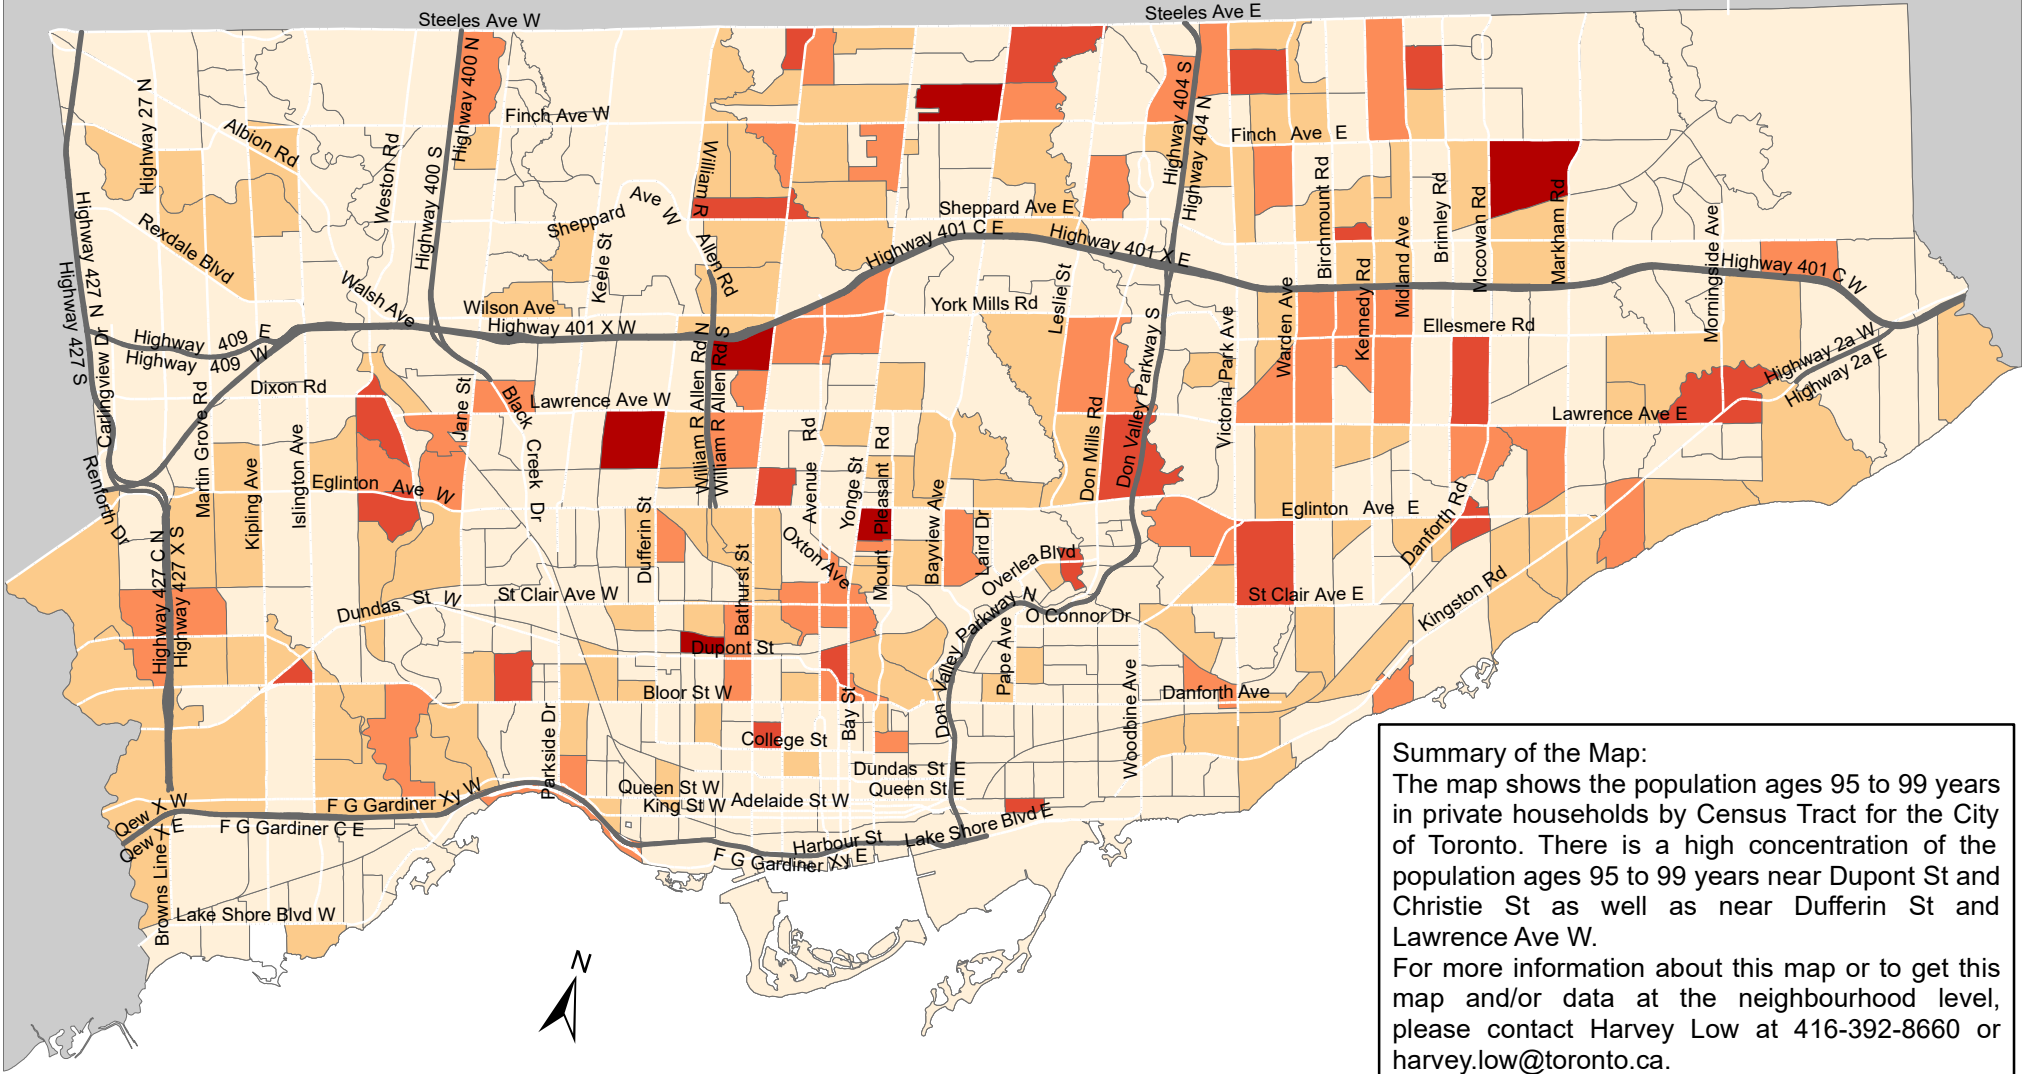

City of Toronto Population - Population 95 to 99 Years 2016

Summary of the Map:
 The map shows the population ages 95 to 99 years in private households by Census Tract for the City of Toronto. There is a high concentration of the population ages 95 to 99 years near Dupont St and Christie St as well as near Dufferin St and Lawrence Ave W.
 For more information about this map or to get this map and/or data at the neighbourhood level, please contact Harvey Low at 416-392-8660 or harvey.low@toronto.ca.

Population 95 to 99 Years

- Not available/ No data
- Expressway
- Major Arterial

Source: City of Toronto;
 Statistics Canada 2016 Census.
 Copyright © 2018 City of Toronto. All Rights Reserved.
 Published: May 2018.
 Prepared by: Social Research and Analysis Unit.
 Contact: spar@toronto.ca.