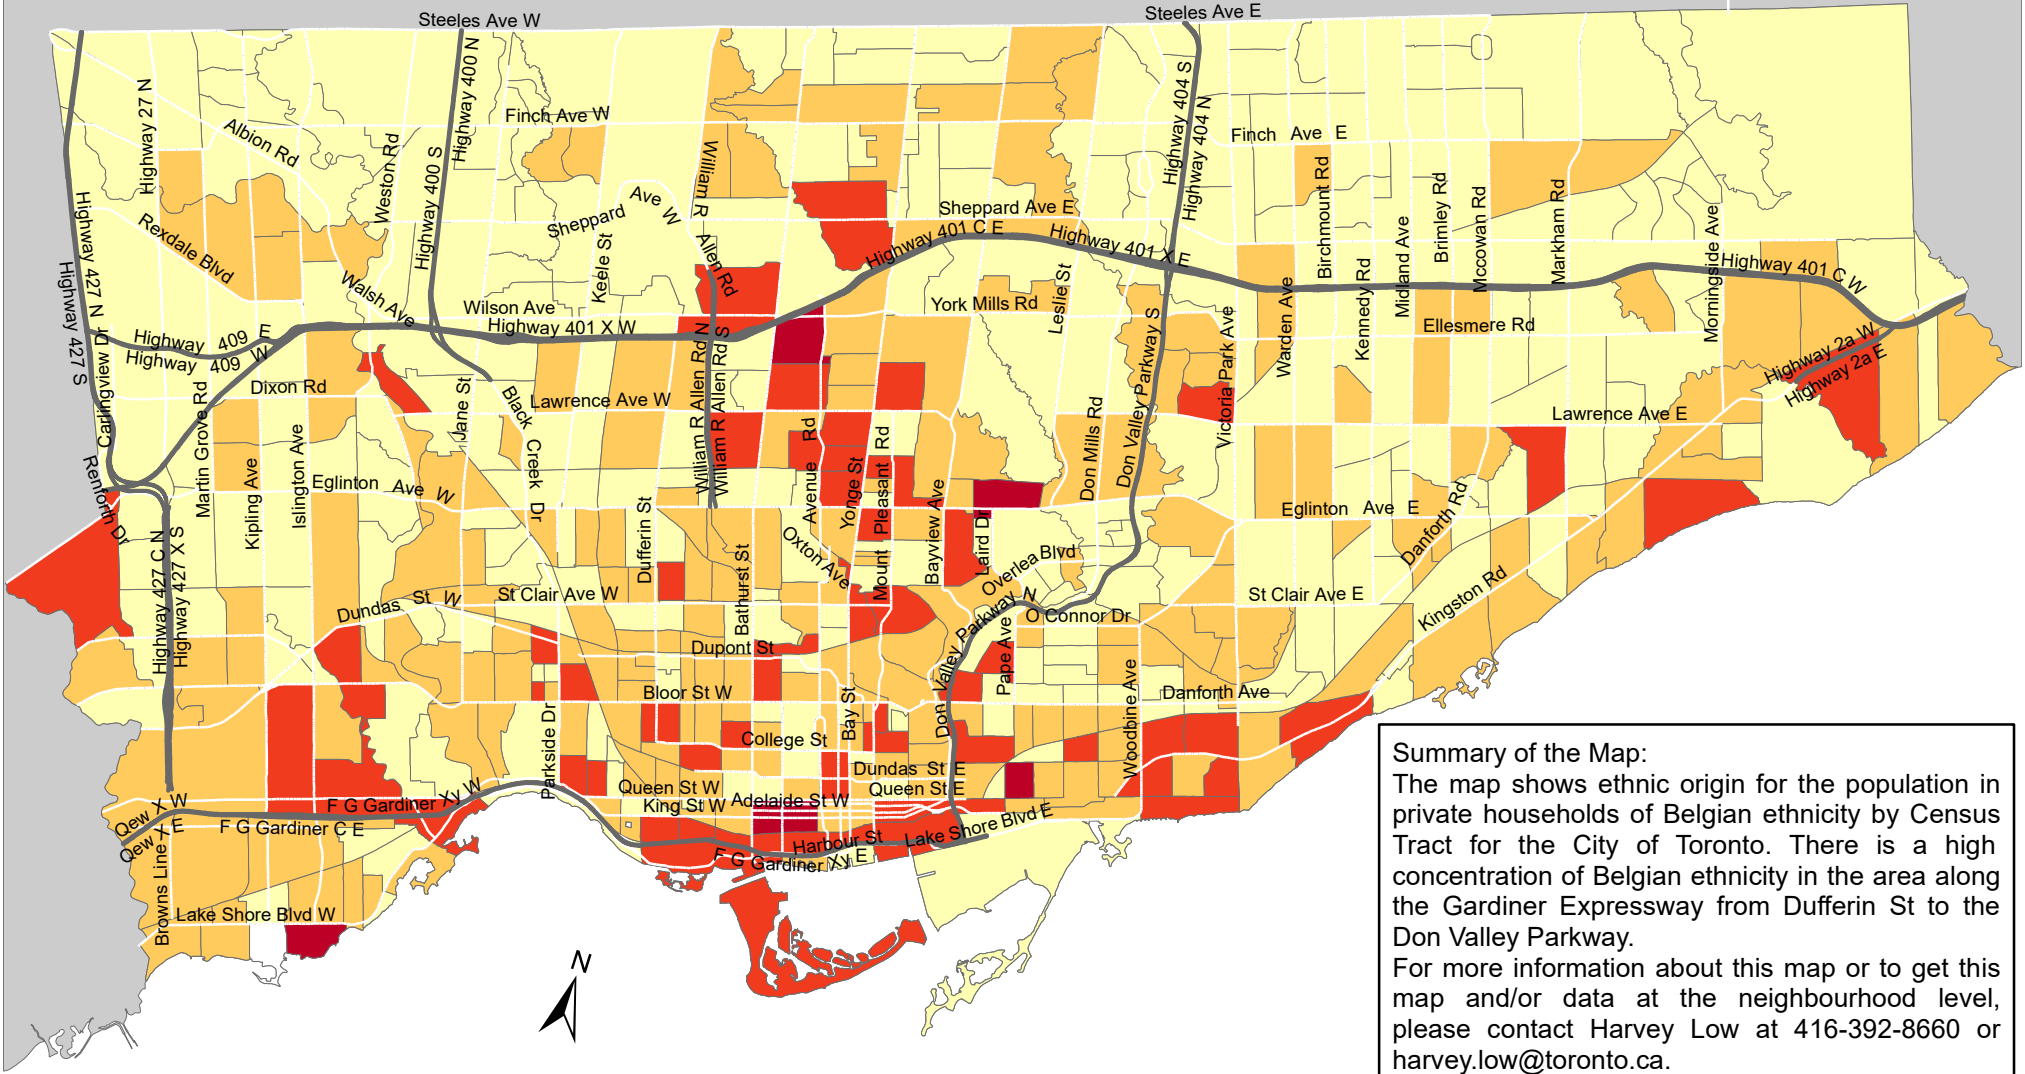

# City of Toronto Ethnic Origin - Belgian 2016

**Summary of the Map:**  
 The map shows ethnic origin for the population in private households of Belgian ethnicity by Census Tract for the City of Toronto. There is a high concentration of Belgian ethnicity in the area along the Gardiner Expressway from Dufferin St to the Don Valley Parkway.  
 For more information about this map or to get this map and/or data at the neighbourhood level, please contact Harvey Low at 416-392-8660 or [harvey.low@toronto.ca](mailto:harvey.low@toronto.ca).