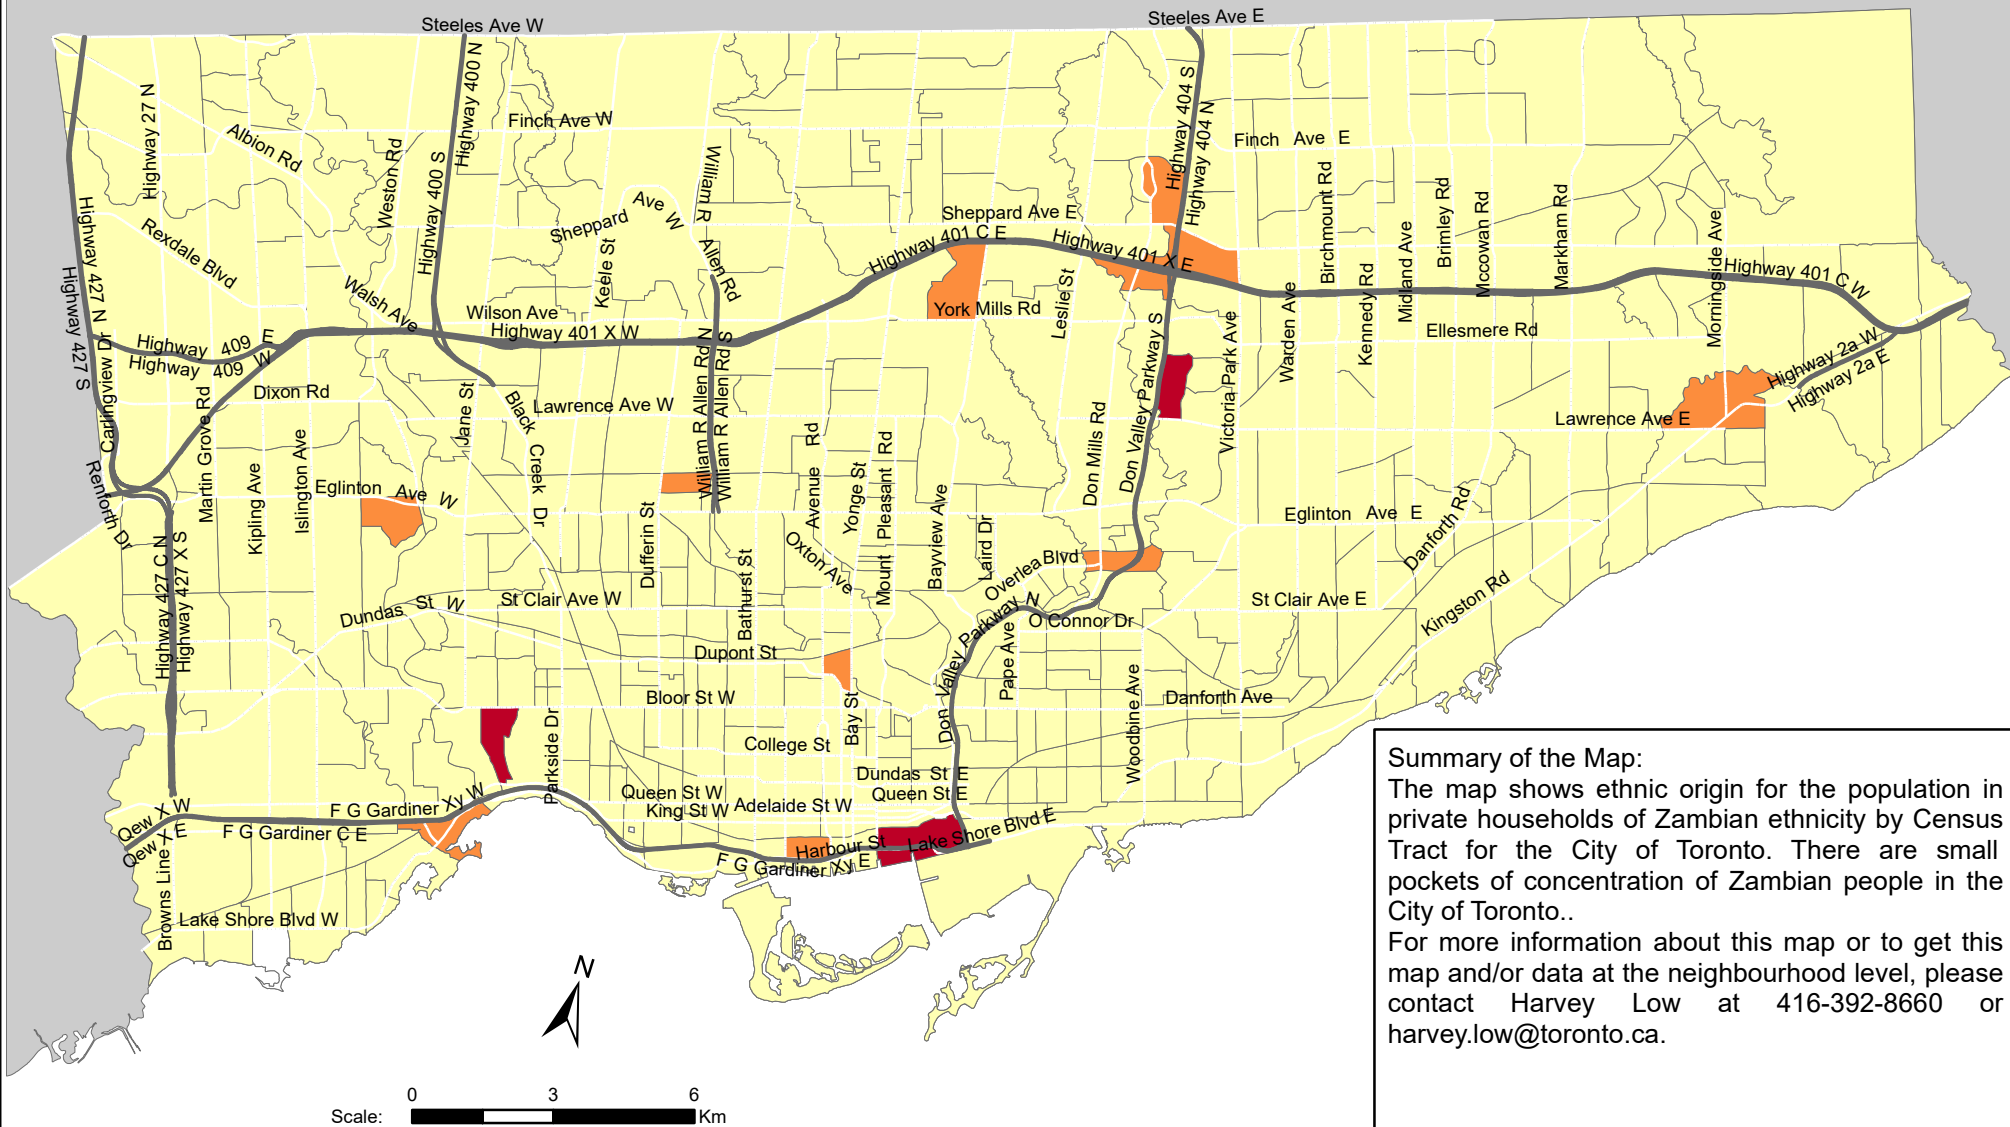

City of Toronto Ethnic Origin - Zambian 2016

Summary of the Map:
 The map shows ethnic origin for the population in private households of Zambian ethnicity by Census Tract for the City of Toronto. There are small pockets of concentration of Zambian people in the City of Toronto..
 For more information about this map or to get this map and/or data at the neighbourhood level, please contact Harvey Low at 416-392-8660 or harvey.low@toronto.ca.

Ethnic Origin - Zambian

 0	 Not available/ No data
 1 - 10	 Expressway
 11 - 20	 Major Arterial

Source: City of Toronto;
 Statistics Canada 2016 Census.

Copyright © 2018 City of Toronto. All Rights Reserved.
 Published: May 2018.