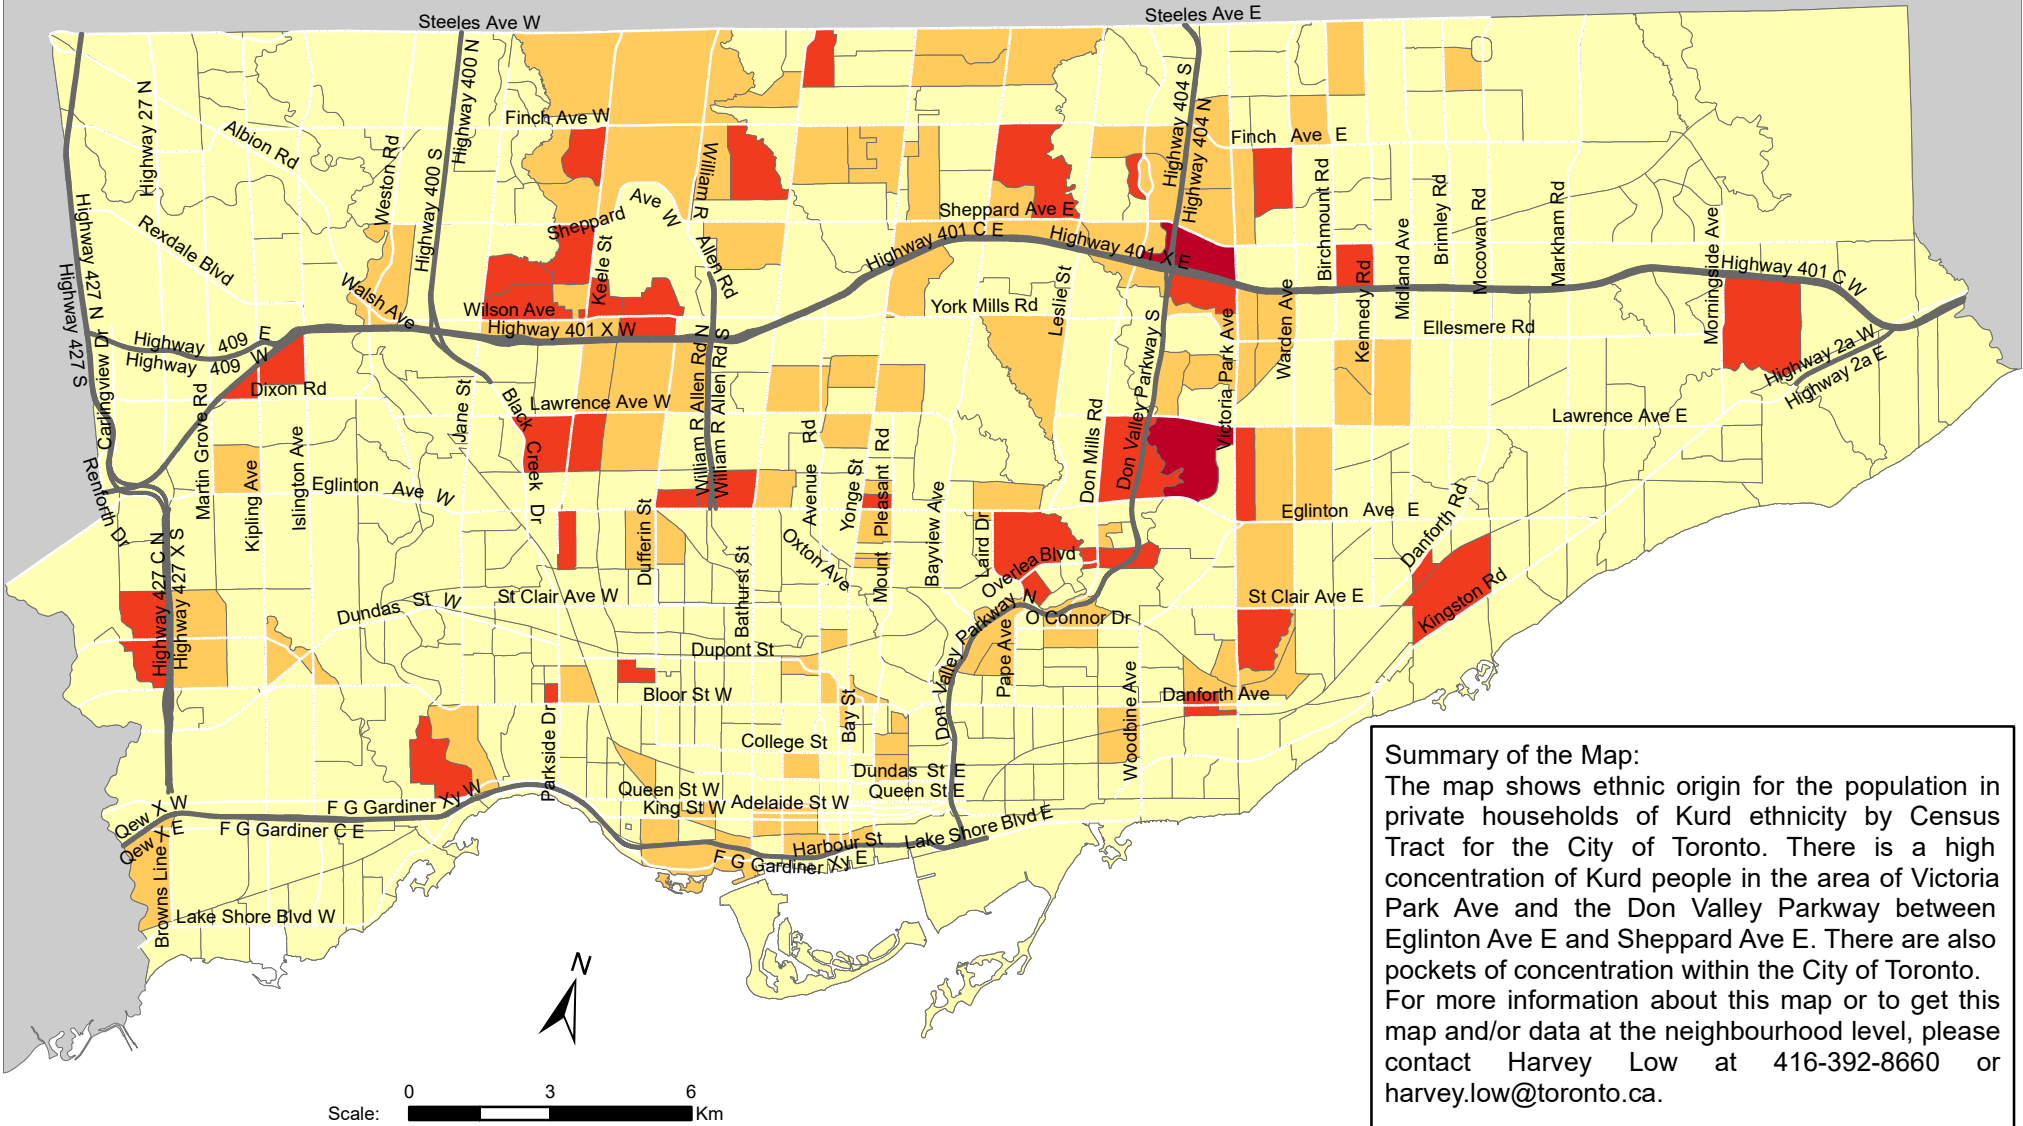

City of Toronto Ethnic Origin - Kurd 2016

Summary of the Map:
 The map shows ethnic origin for the population in private households of Kurd ethnicity by Census Tract for the City of Toronto. There is a high concentration of Kurd people in the area of Victoria Park Ave and the Don Valley Parkway between Eglinton Ave E and Sheppard Ave E. There are also pockets of concentration within the City of Toronto. For more information about this map or to get this map and/or data at the neighbourhood level, please contact Harvey Low at 416-392-8660 or harvey.low@toronto.ca.

Ethnic Origin - Kurd

 0	 Not available/ No data
 1 - 20	 Expressway
 21 - 55	 Major Arterial
 56 - 115	

Source: City of Toronto; Statistics Canada 2016 Census.

Copyright © 2018 City of Toronto. All Rights Reserved. Published: May 2018.