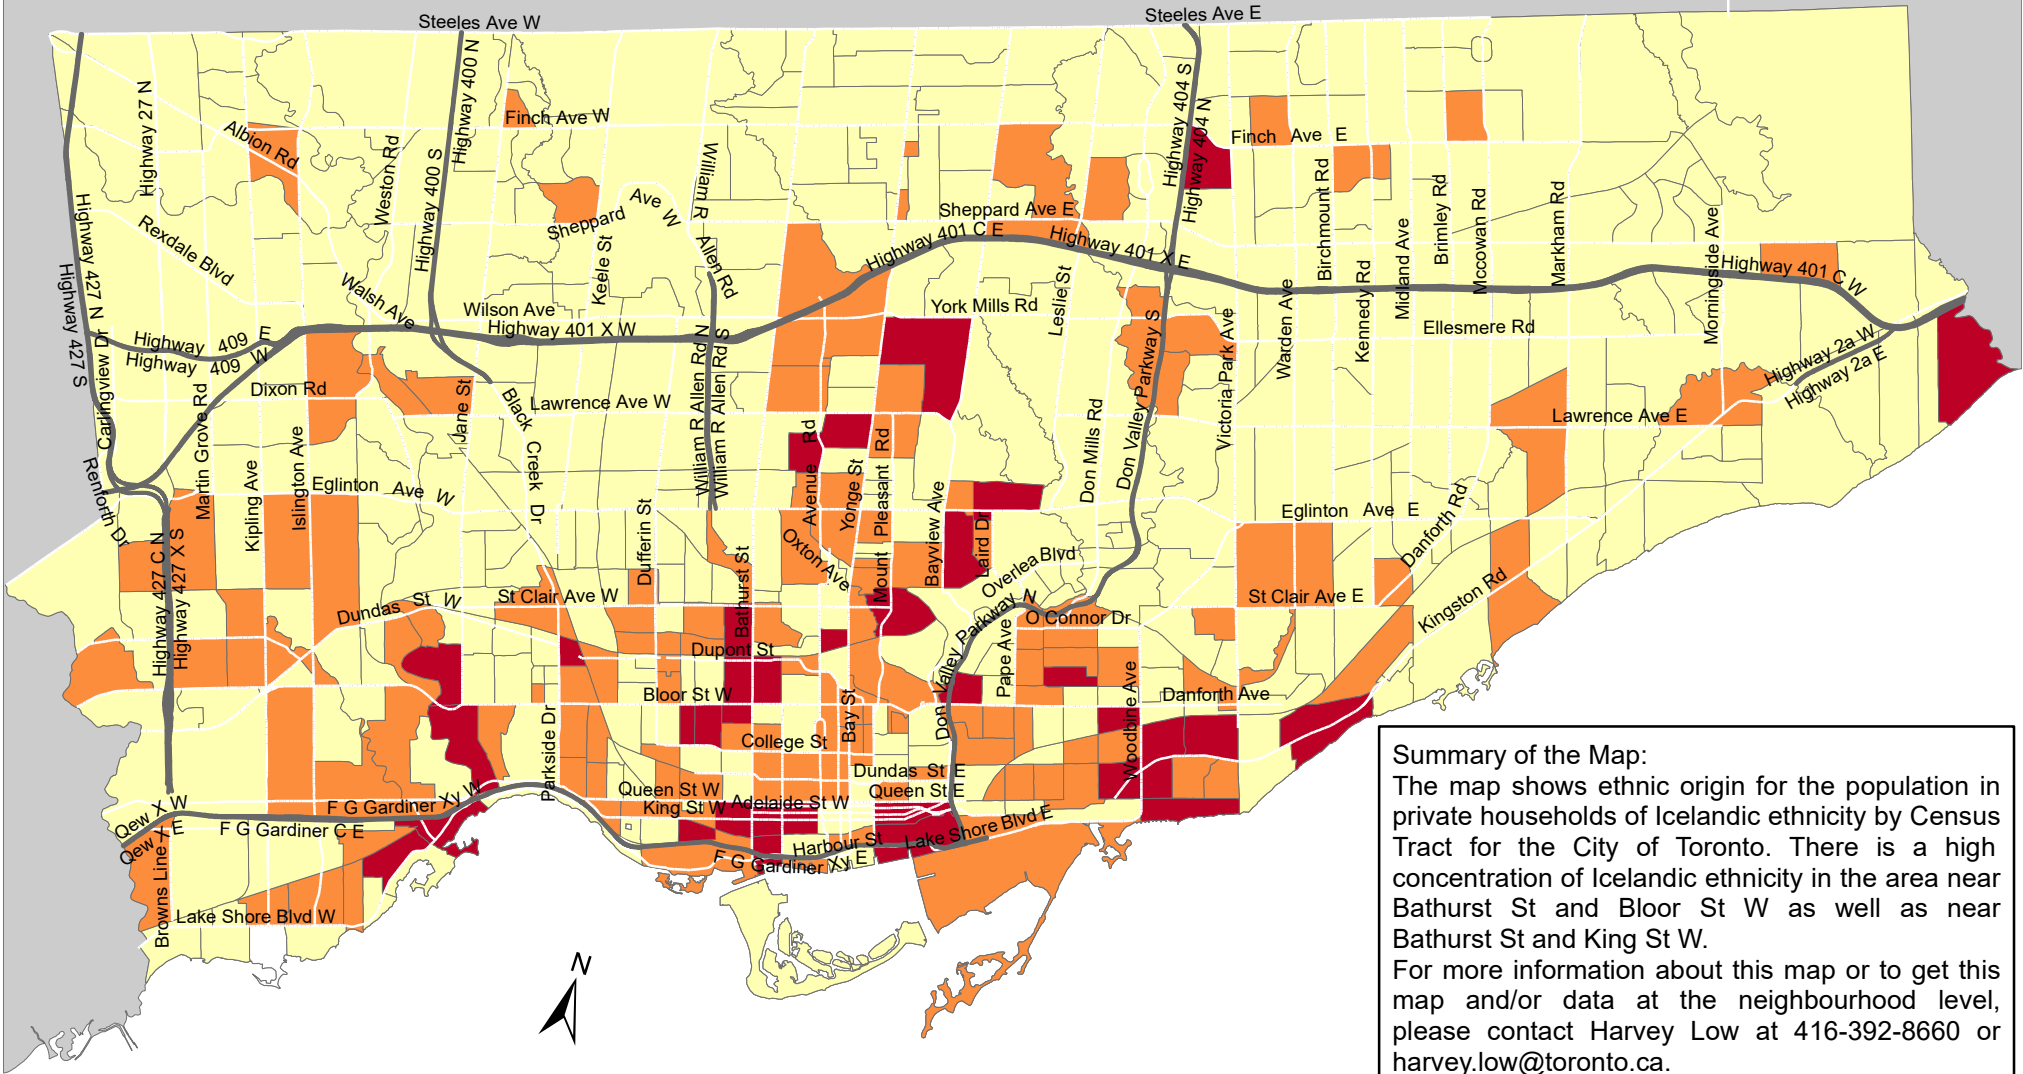

City of Toronto Ethnic Origin - Icelandic 2016

Summary of the Map:
 The map shows ethnic origin for the population in private households of Icelandic ethnicity by Census Tract for the City of Toronto. There is a high concentration of Icelandic ethnicity in the area near Bathurst St and Bloor St W as well as near Bathurst St and King St W.
 For more information about this map or to get this map and/or data at the neighbourhood level, please contact Harvey Low at 416-392-8660 or harvey.low@toronto.ca.

Ethnic Origin - Icelandic

 0	 Not available/ No data
 1 - 15	 Expressway
 16 - 35	 Major Arterial

Source: City of Toronto; Statistics Canada 2016 Census.
 Copyright © 2018 City of Toronto. All Rights Reserved. Published: May 2018.
 Prepared by: Social Research and Analysis Unit. Contact: spar@toronto.ca.
 N.I.E - Not included elsewhere
 N.O.S - Not otherwise specified