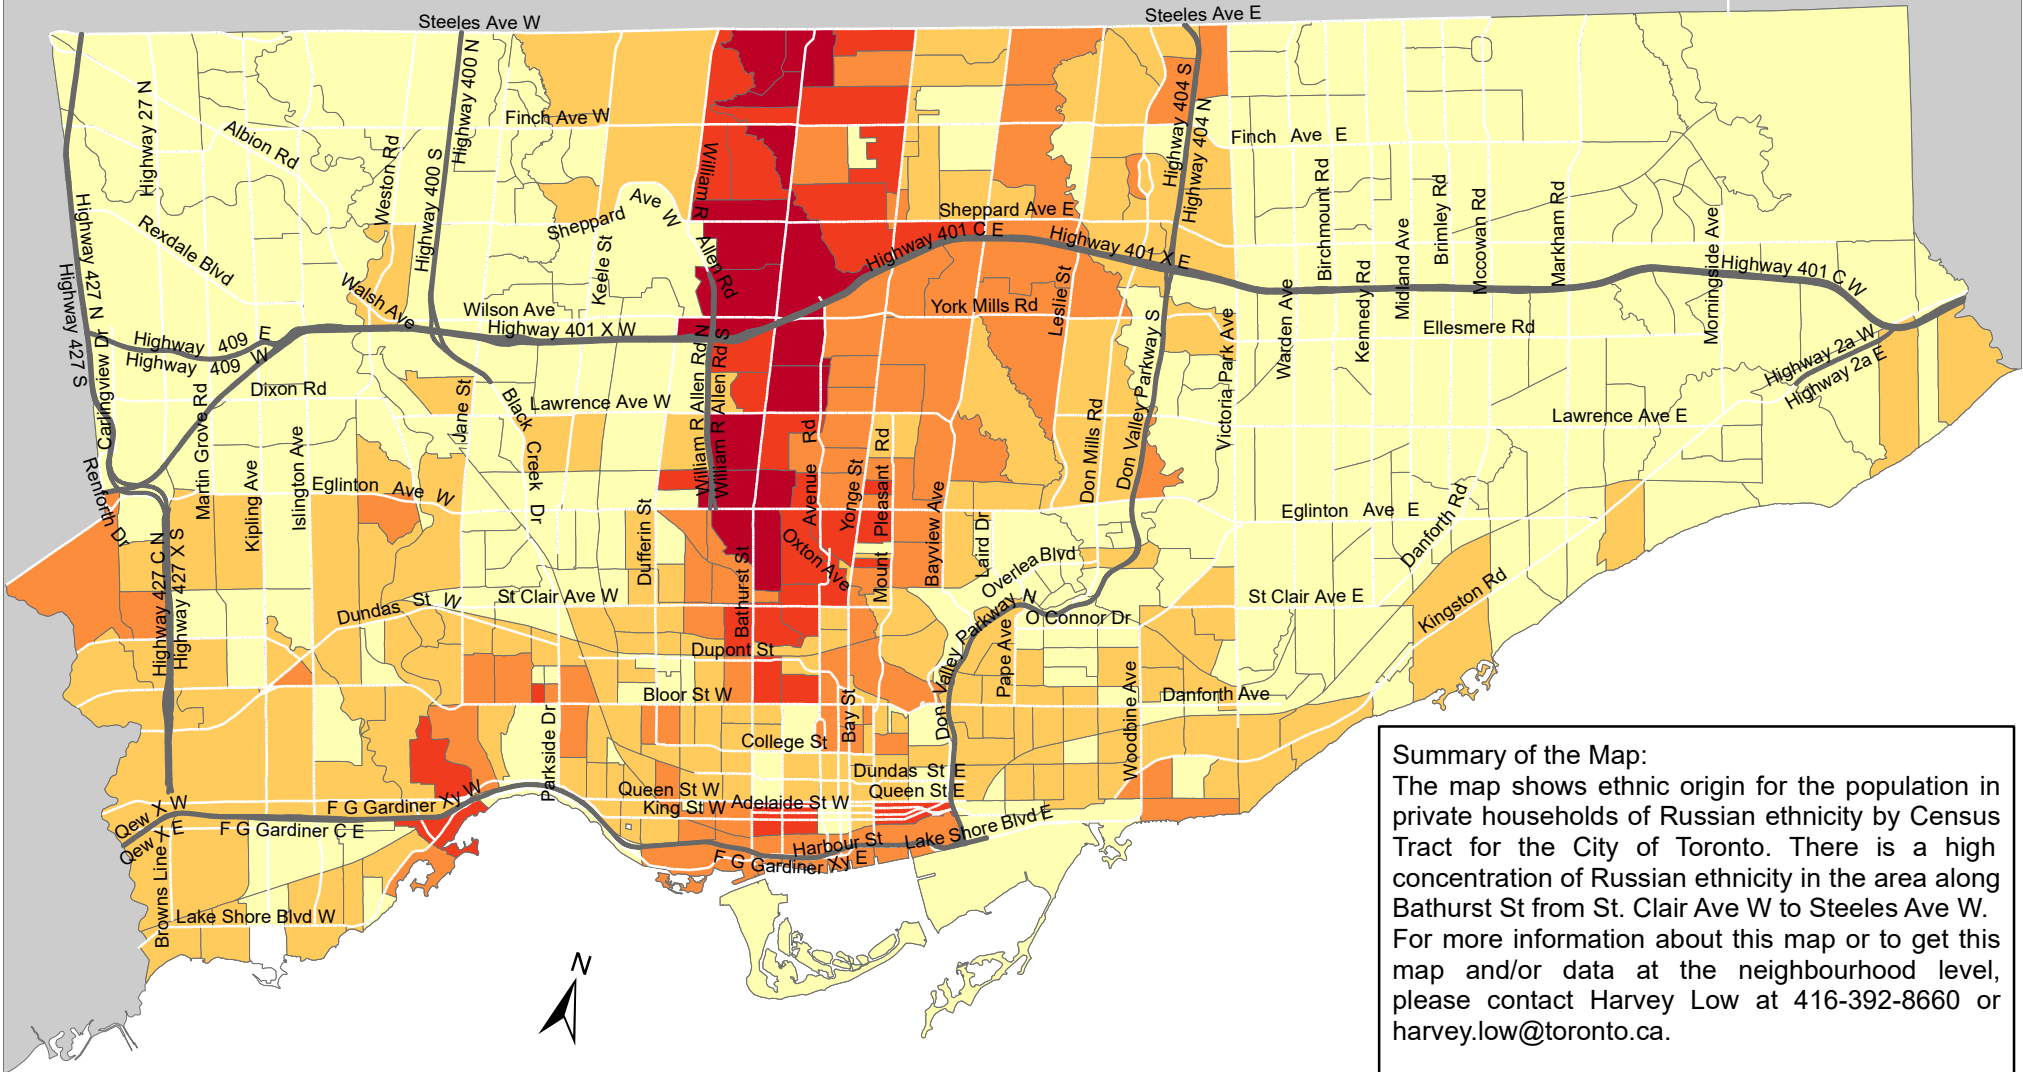

City of Toronto Ethnic Origin - Russian 2016

Summary of the Map:
 The map shows ethnic origin for the population in private households of Russian ethnicity by Census Tract for the City of Toronto. There is a high concentration of Russian ethnicity in the area along Bathurst St from St. Clair Ave W to Steeles Ave W. For more information about this map or to get this map and/or data at the neighbourhood level, please contact Harvey Low at 416-392-8660 or harvey.low@toronto.ca.