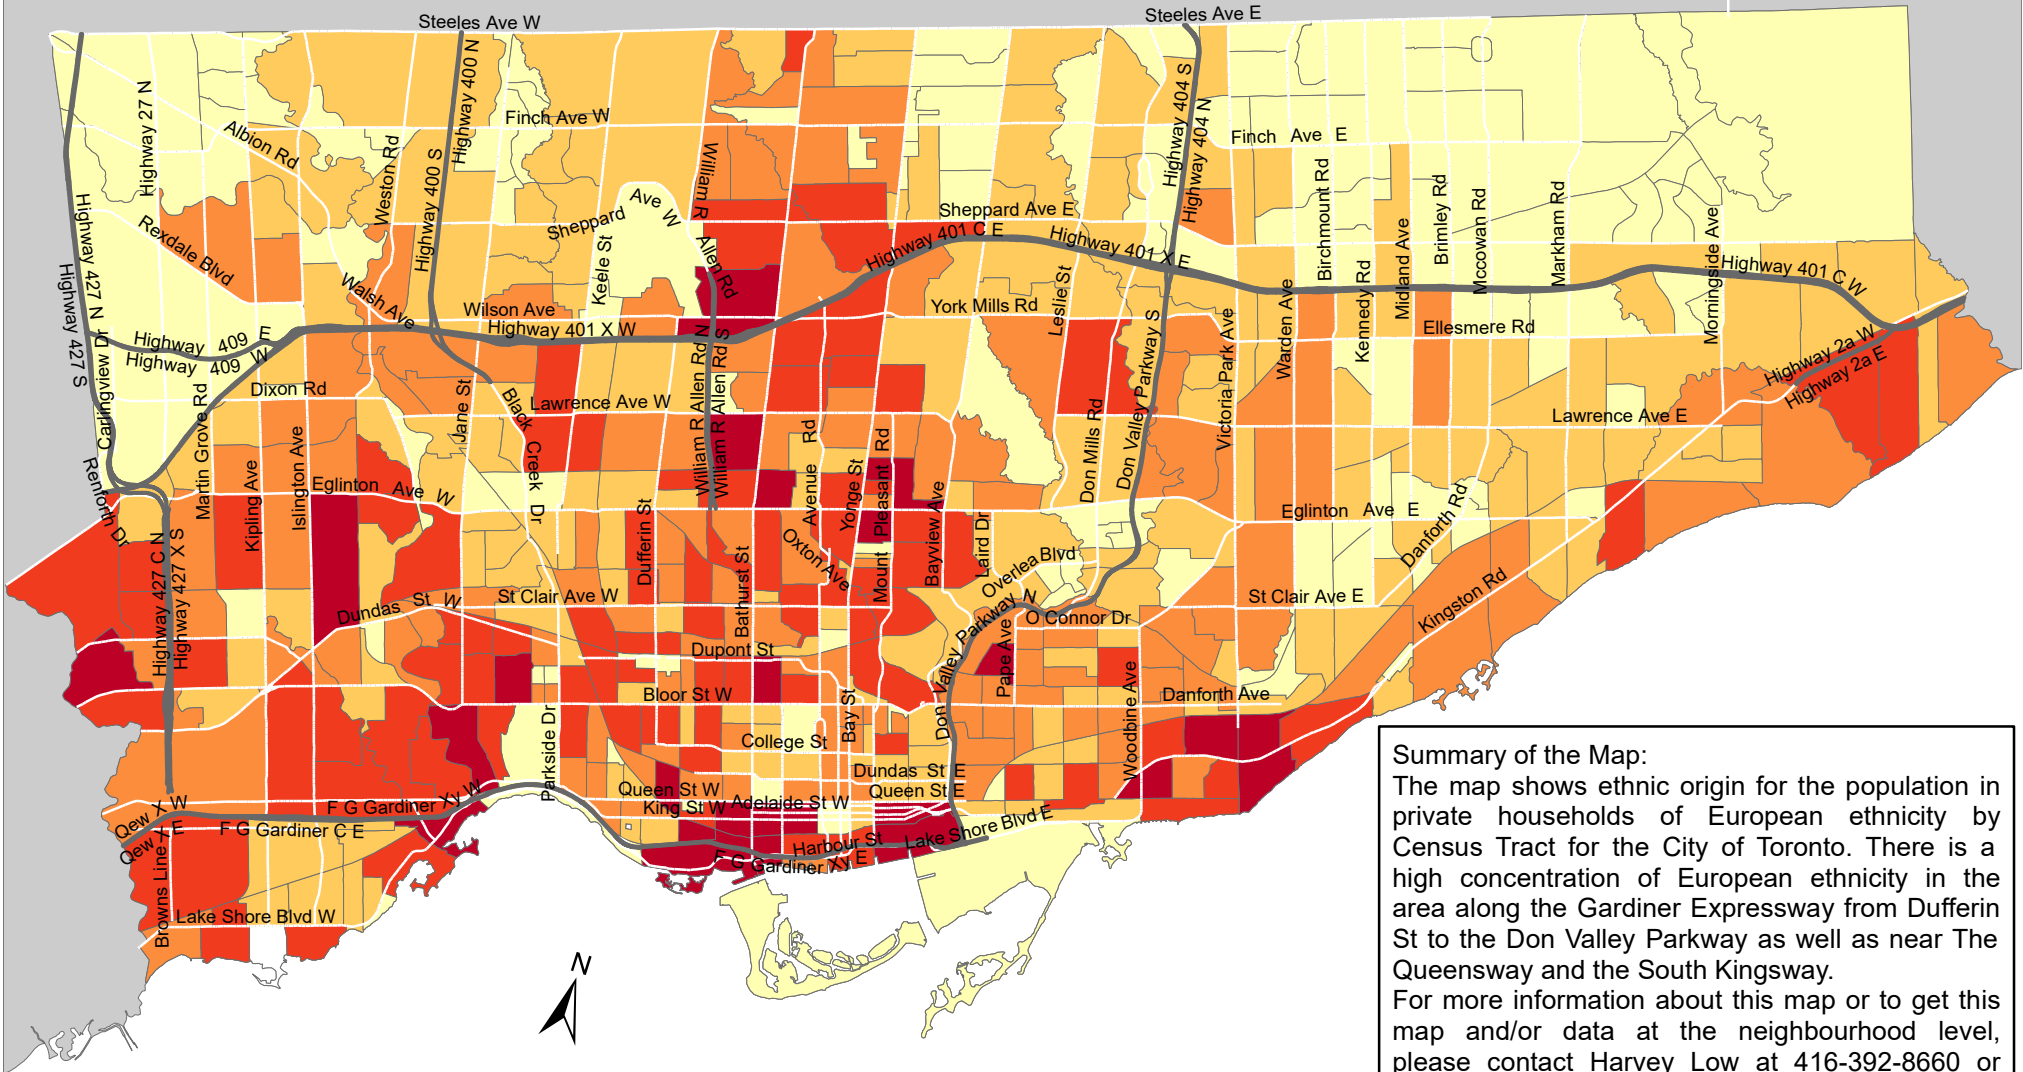

# City of Toronto Ethnic Origin - European 2016

**Summary of the Map:**  
 The map shows ethnic origin for the population in private households of European ethnicity by Census Tract for the City of Toronto. There is a high concentration of European ethnicity in the area along the Gardiner Expressway from Dufferin St to the Don Valley Parkway as well as near The Queensway and the South Kingsway.  
 For more information about this map or to get this map and/or data at the neighbourhood level, please contact Harvey Low at 416-392-8660 or [harvey.low@toronto.ca](mailto:harvey.low@toronto.ca).

## Ethnic Origin - European

- Not available/ No data
- Expressway
- Major Arterial

Source: City of Toronto;  
 Statistics Canada 2016 Census.

Copyright © 2018 City of Toronto. All Rights Reserved.  
 Published: May 2018.