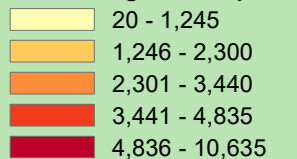

Ethnic Origin - European

- Not available/ No data
- Expressway
- Major Arterial

Source: City of Toronto;
Statistics Canada 2016 Census.

Copyright © 2018 City of Toronto. All Rights Reserved.
Published: May 2018.

Prepared by: Social Research and Analysis Unit.
Contact: spar@toronto.ca.

N.I.E - Not included elsewhere
N.O.S - Not otherwise specified