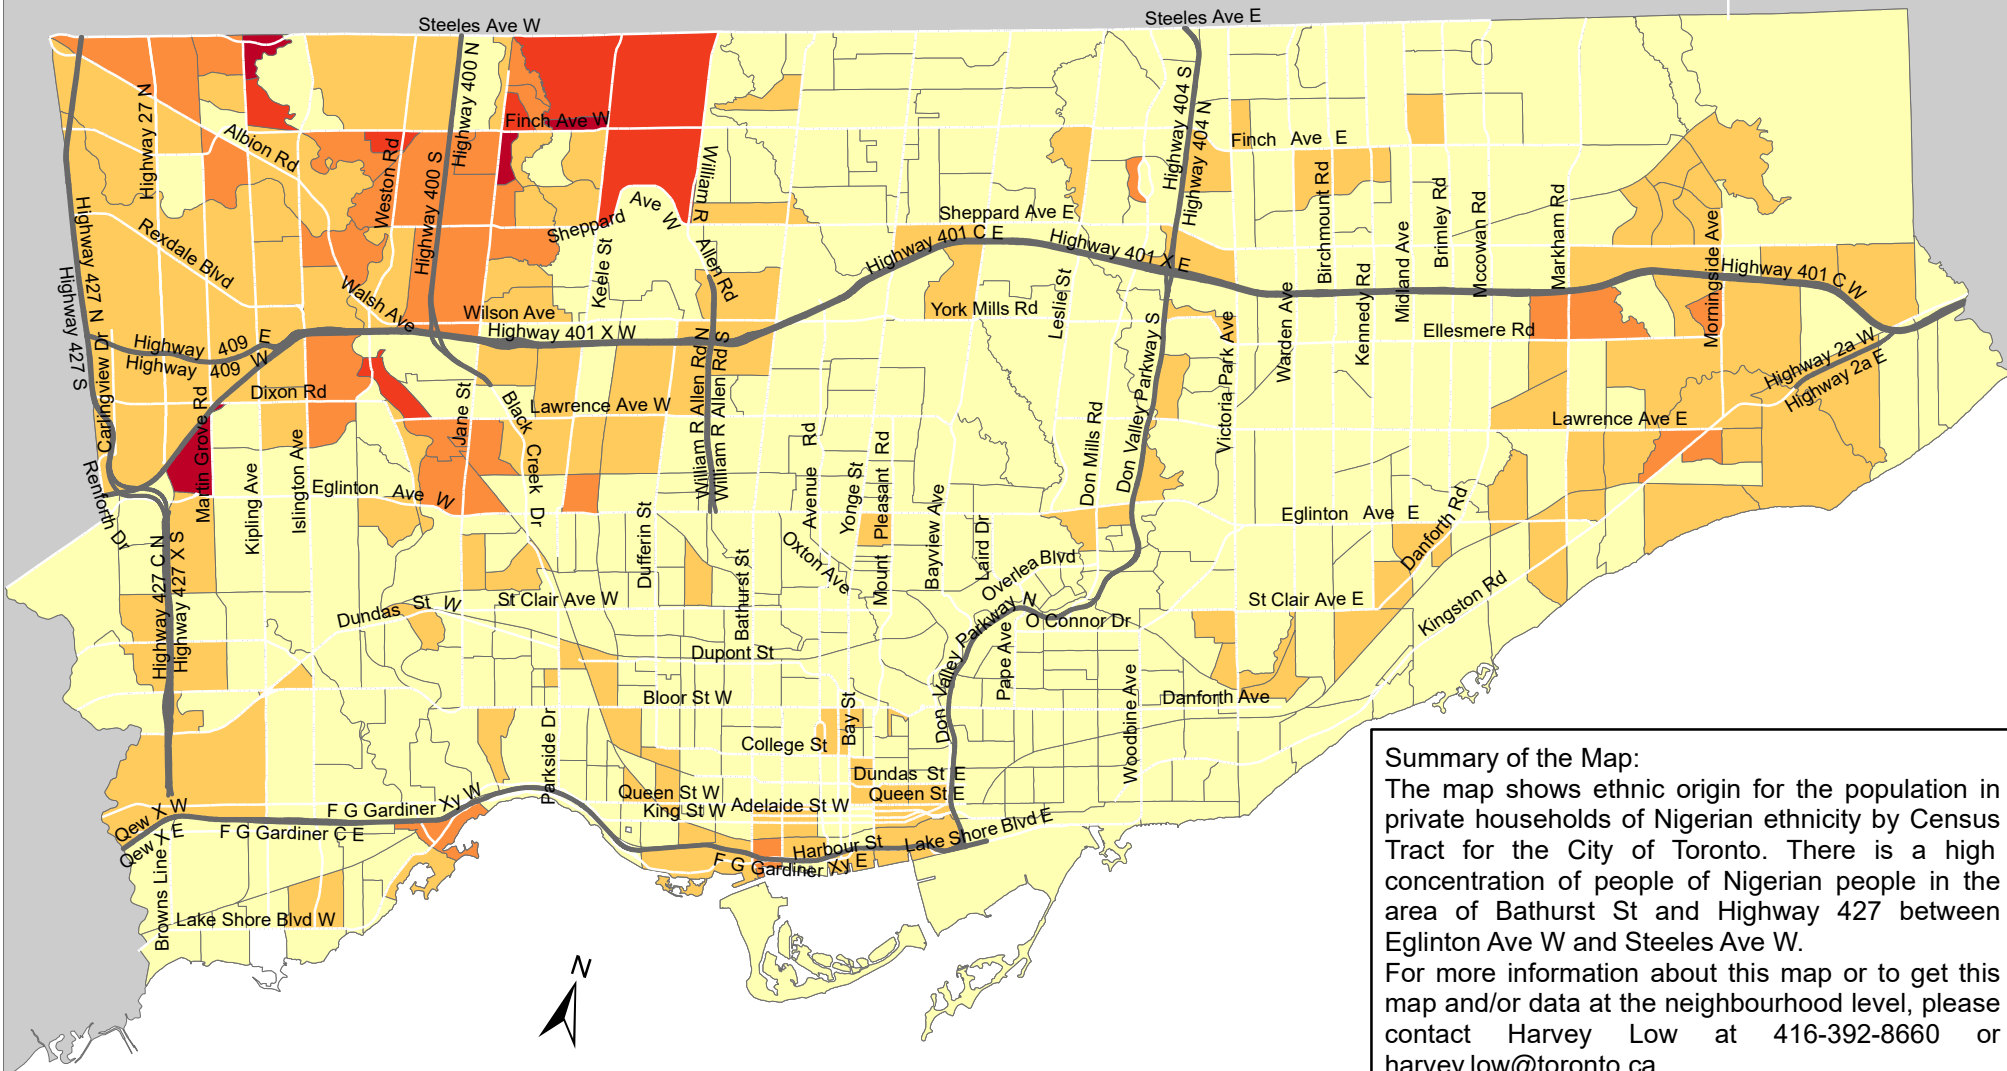

City of Toronto Ethnic Origin - Nigerian 2016

Summary of the Map:
 The map shows ethnic origin for the population in private households of Nigerian ethnicity by Census Tract for the City of Toronto. There is a high concentration of people of Nigerian people in the area of Bathurst St and Highway 427 between Eglinton Ave W and Steeles Ave W. For more information about this map or to get this map and/or data at the neighbourhood level, please contact Harvey Low at 416-392-8660 or harvey.low@toronto.ca.

Ethnic Origin - Nigerian

	0 - 15		Not available/ No data
	16 - 60		Expressway
	61 - 130		Major Arterial
	131 - 225		
	226 - 325		

Source: City of Toronto; Statistics Canada 2016 Census.

Copyright © 2018 City of Toronto. All Rights Reserved. Published: May 2018.