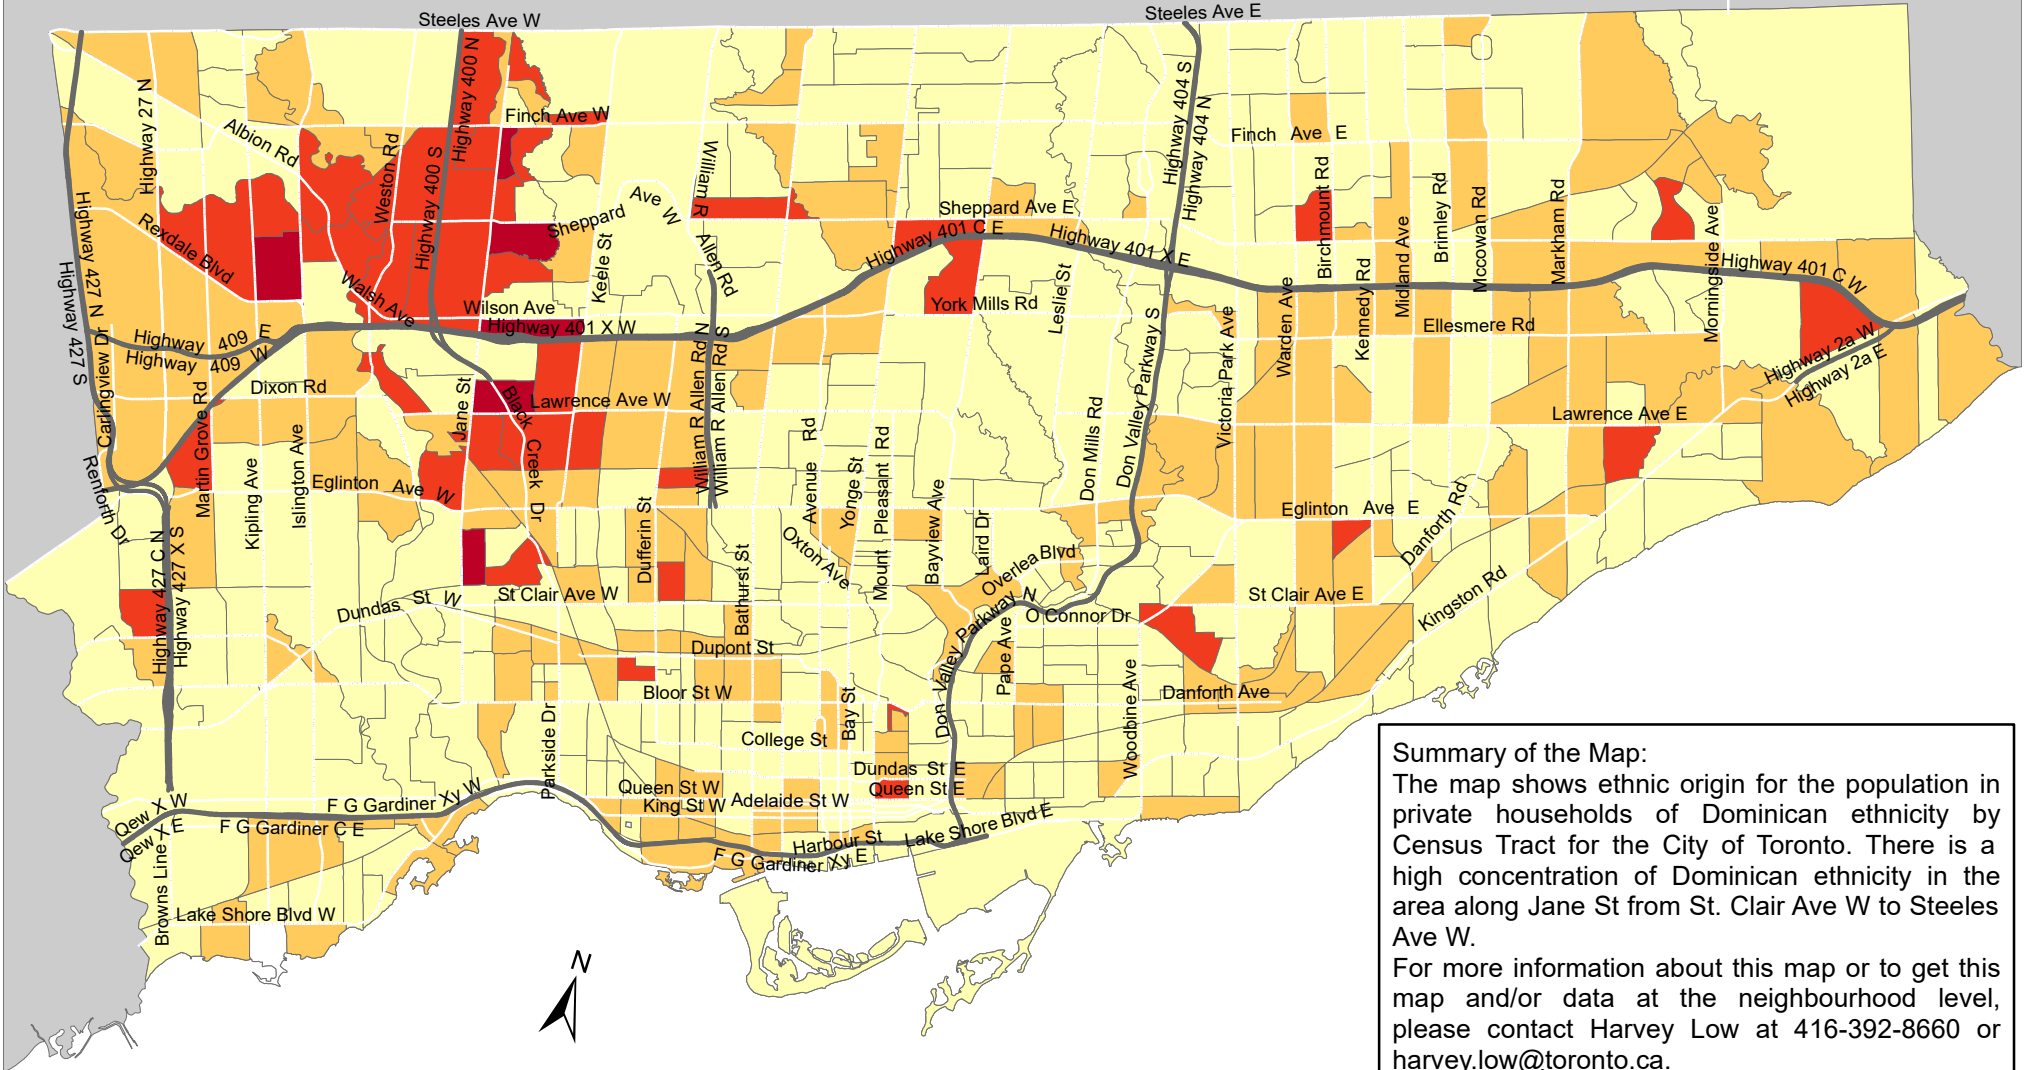

City of Toronto Ethnic Origin - Dominican 2016

Summary of the Map:
 The map shows ethnic origin for the population in private households of Dominican ethnicity by Census Tract for the City of Toronto. There is a high concentration of Dominican ethnicity in the area along Jane St from St. Clair Ave W to Steeles Ave W.
 For more information about this map or to get this map and/or data at the neighbourhood level, please contact Harvey Low at 416-392-8660 or harvey.low@toronto.ca.