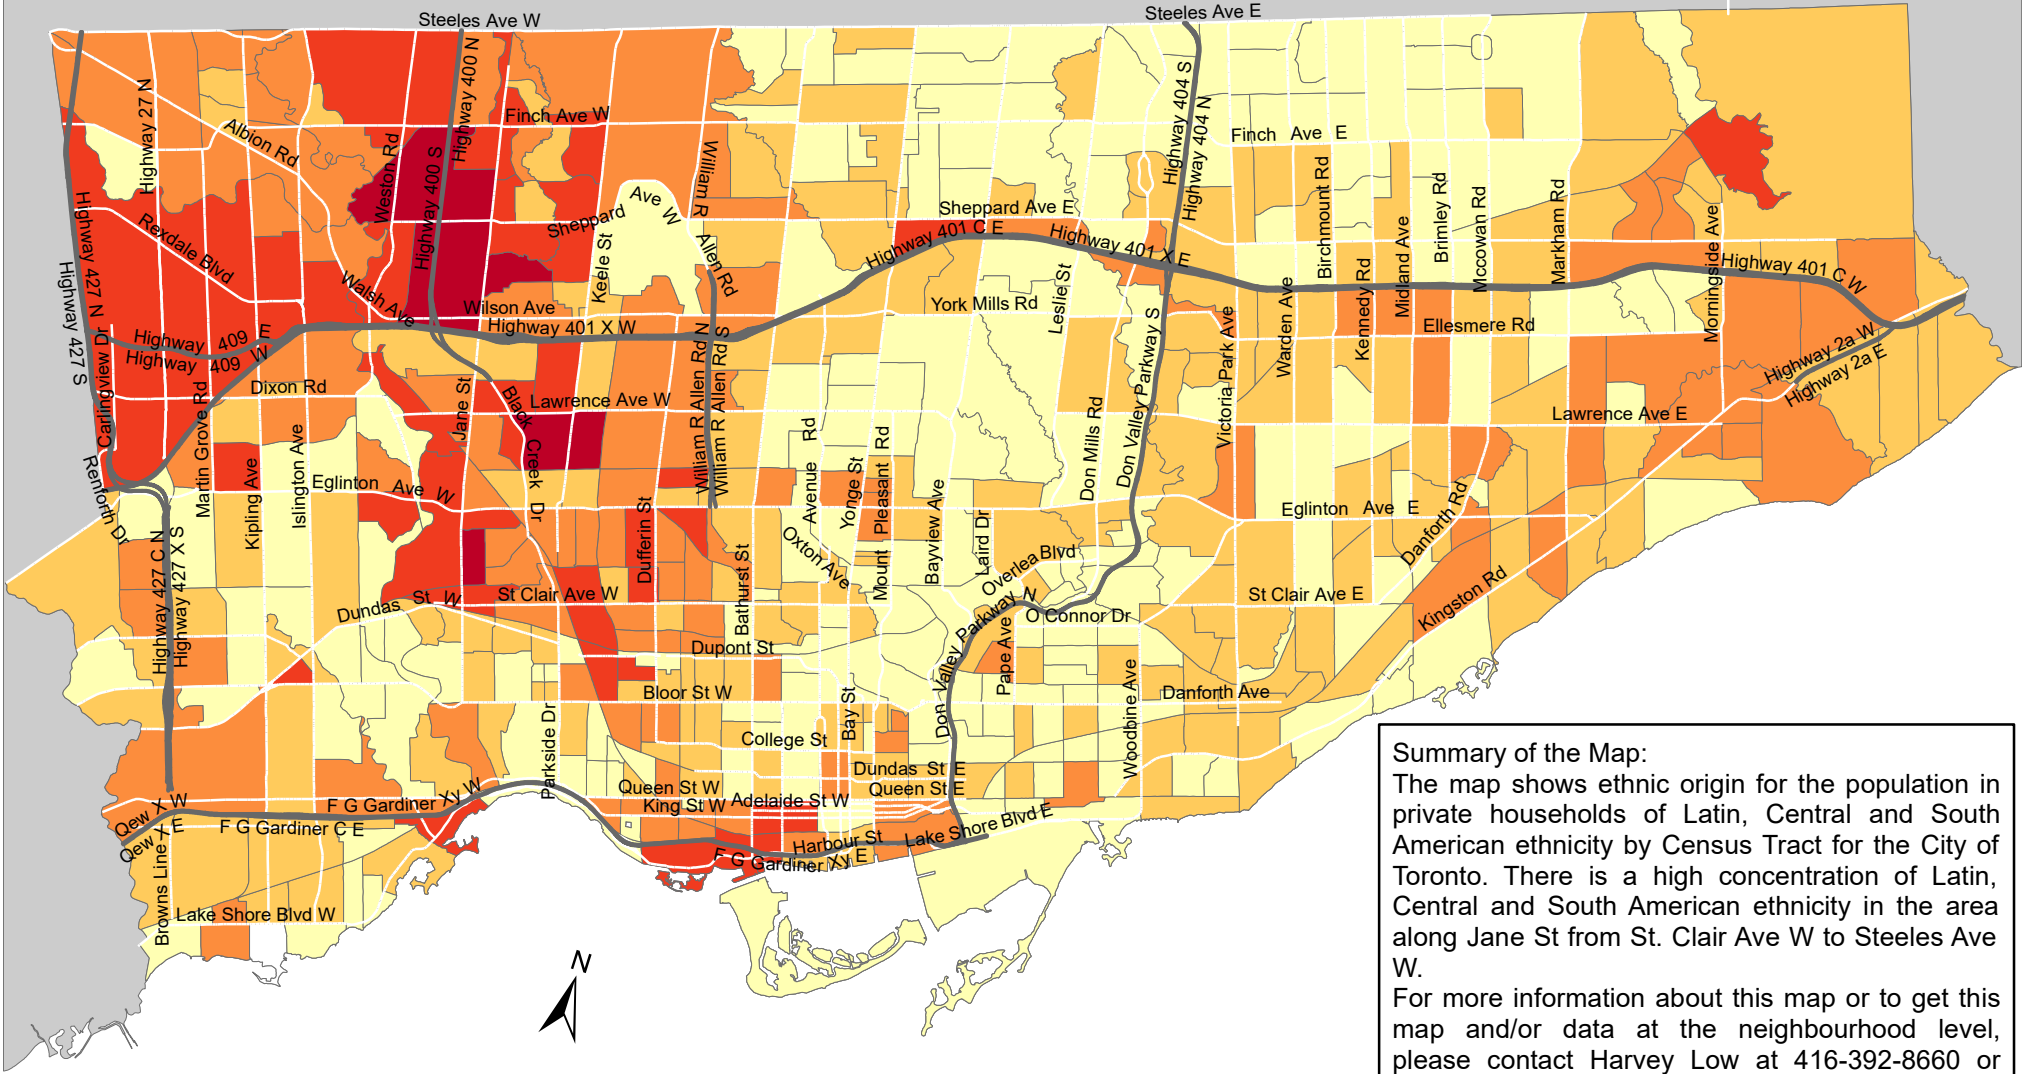

City of Toronto Ethnic Origin - Latin, Central and South American 2016

Summary of the Map:
 The map shows ethnic origin for the population in private households of Latin, Central and South American ethnicity by Census Tract for the City of Toronto. There is a high concentration of Latin, Central and South American ethnicity in the area along Jane St from St. Clair Ave W to Steeles Ave W.
 For more information about this map or to get this map and/or data at the neighbourhood level, please contact Harvey Low at 416-392-8660 or harvey.low@toronto.ca.

Ethnic Origin - Latin, Central and South American

Source: City of Toronto; Statistics Canada 2016 Census.
 Copyright © 2018 City of Toronto. All Rights Reserved. Published: May 2018.
 Prepared by: Social Research and Analysis Unit. Contact: spar@toronto.ca.
 N.I.E - Not included elsewhere
 N.O.S - Not otherwise specified