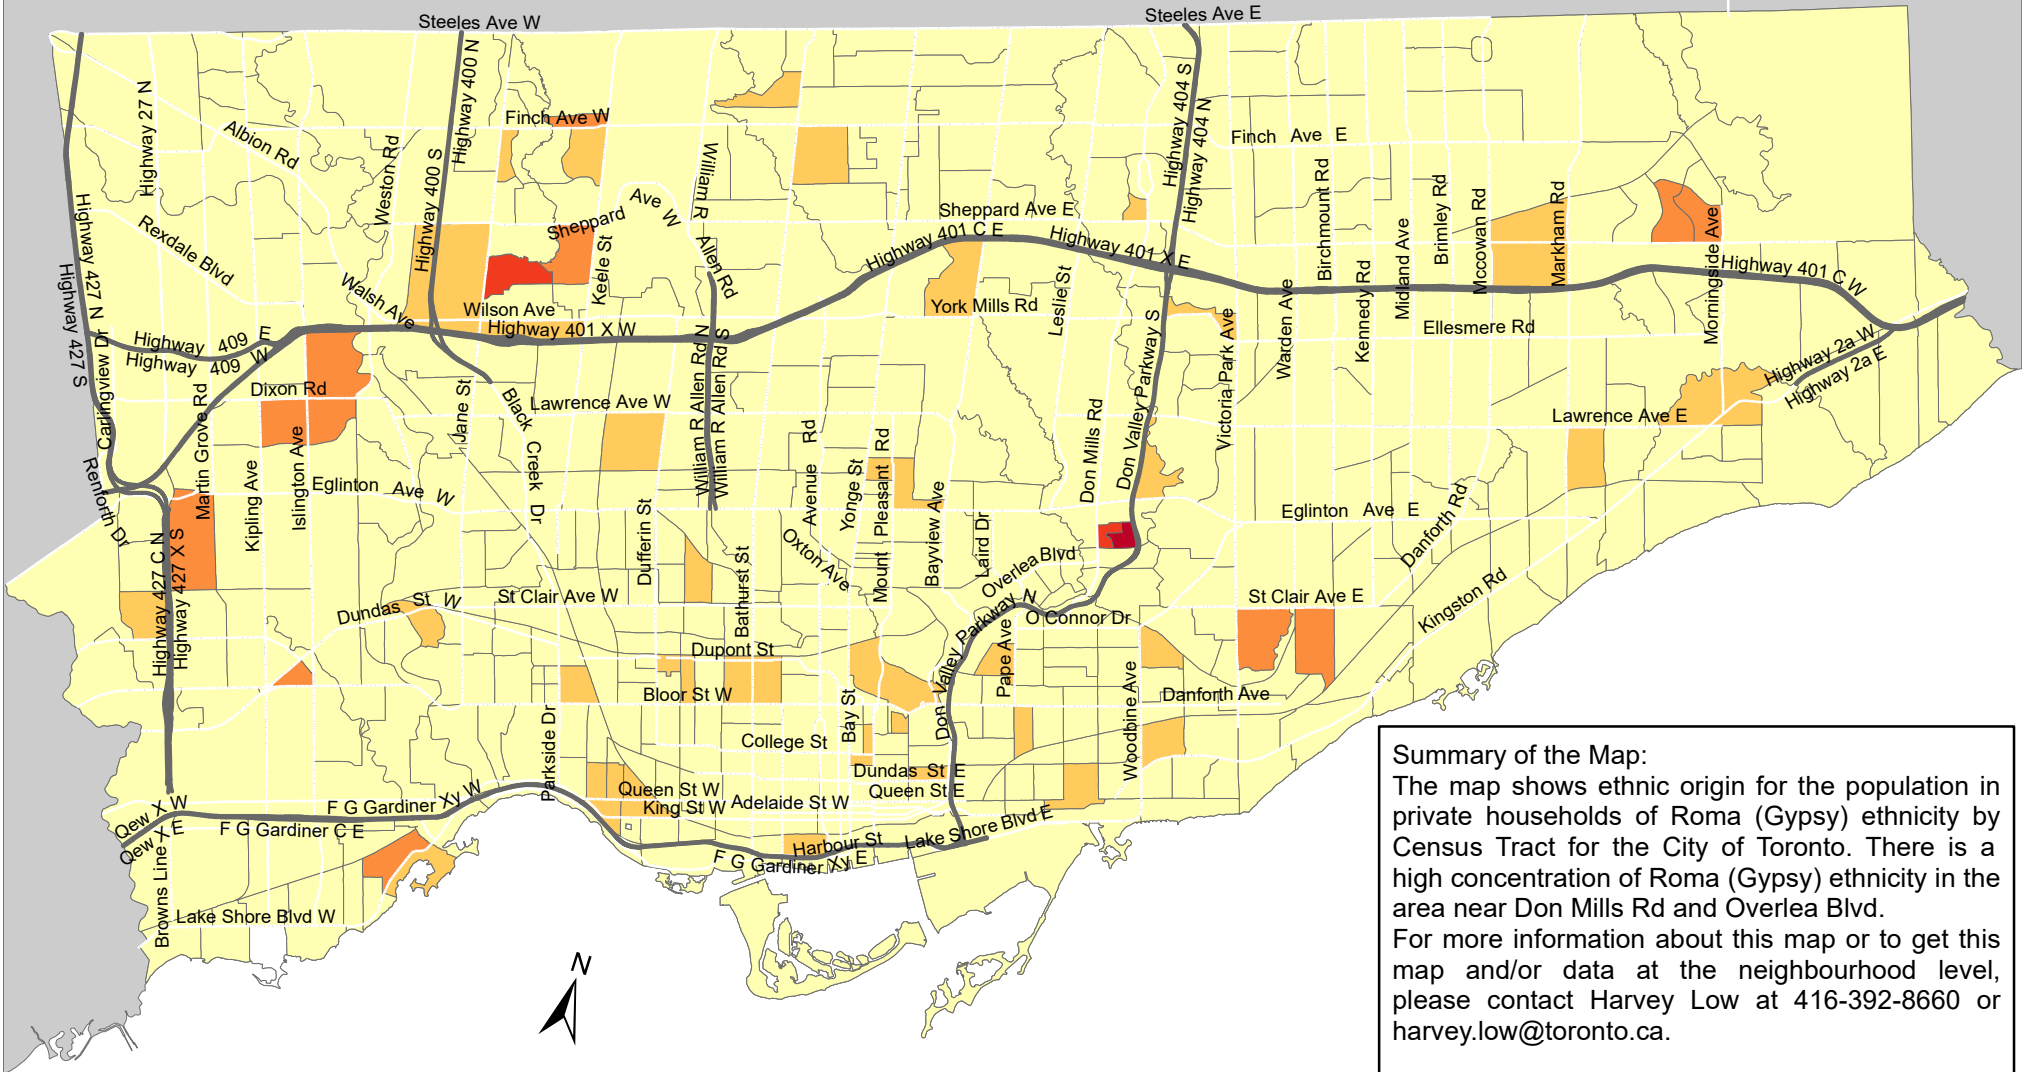

City of Toronto Ethnic Origin - Roma (Gypsy) 2016

Summary of the Map:
 The map shows ethnic origin for the population in private households of Roma (Gypsy) ethnicity by Census Tract for the City of Toronto. There is a high concentration of Roma (Gypsy) ethnicity in the area near Don Mills Rd and Overlea Blvd.
 For more information about this map or to get this map and/or data at the neighbourhood level, please contact Harvey Low at 416-392-8660 or harvey.low@toronto.ca.

Ethnic Origin - Roma (Gypsy)

	0		Not available/ No data
	1 - 15		Expressway
	16 - 25		Major Arterial
	26 - 45		
	46 - 175		

Source: City of Toronto;
 Statistics Canada 2016 Census.

Copyright © 2018 City of Toronto. All Rights Reserved.
 Published: May 2018.