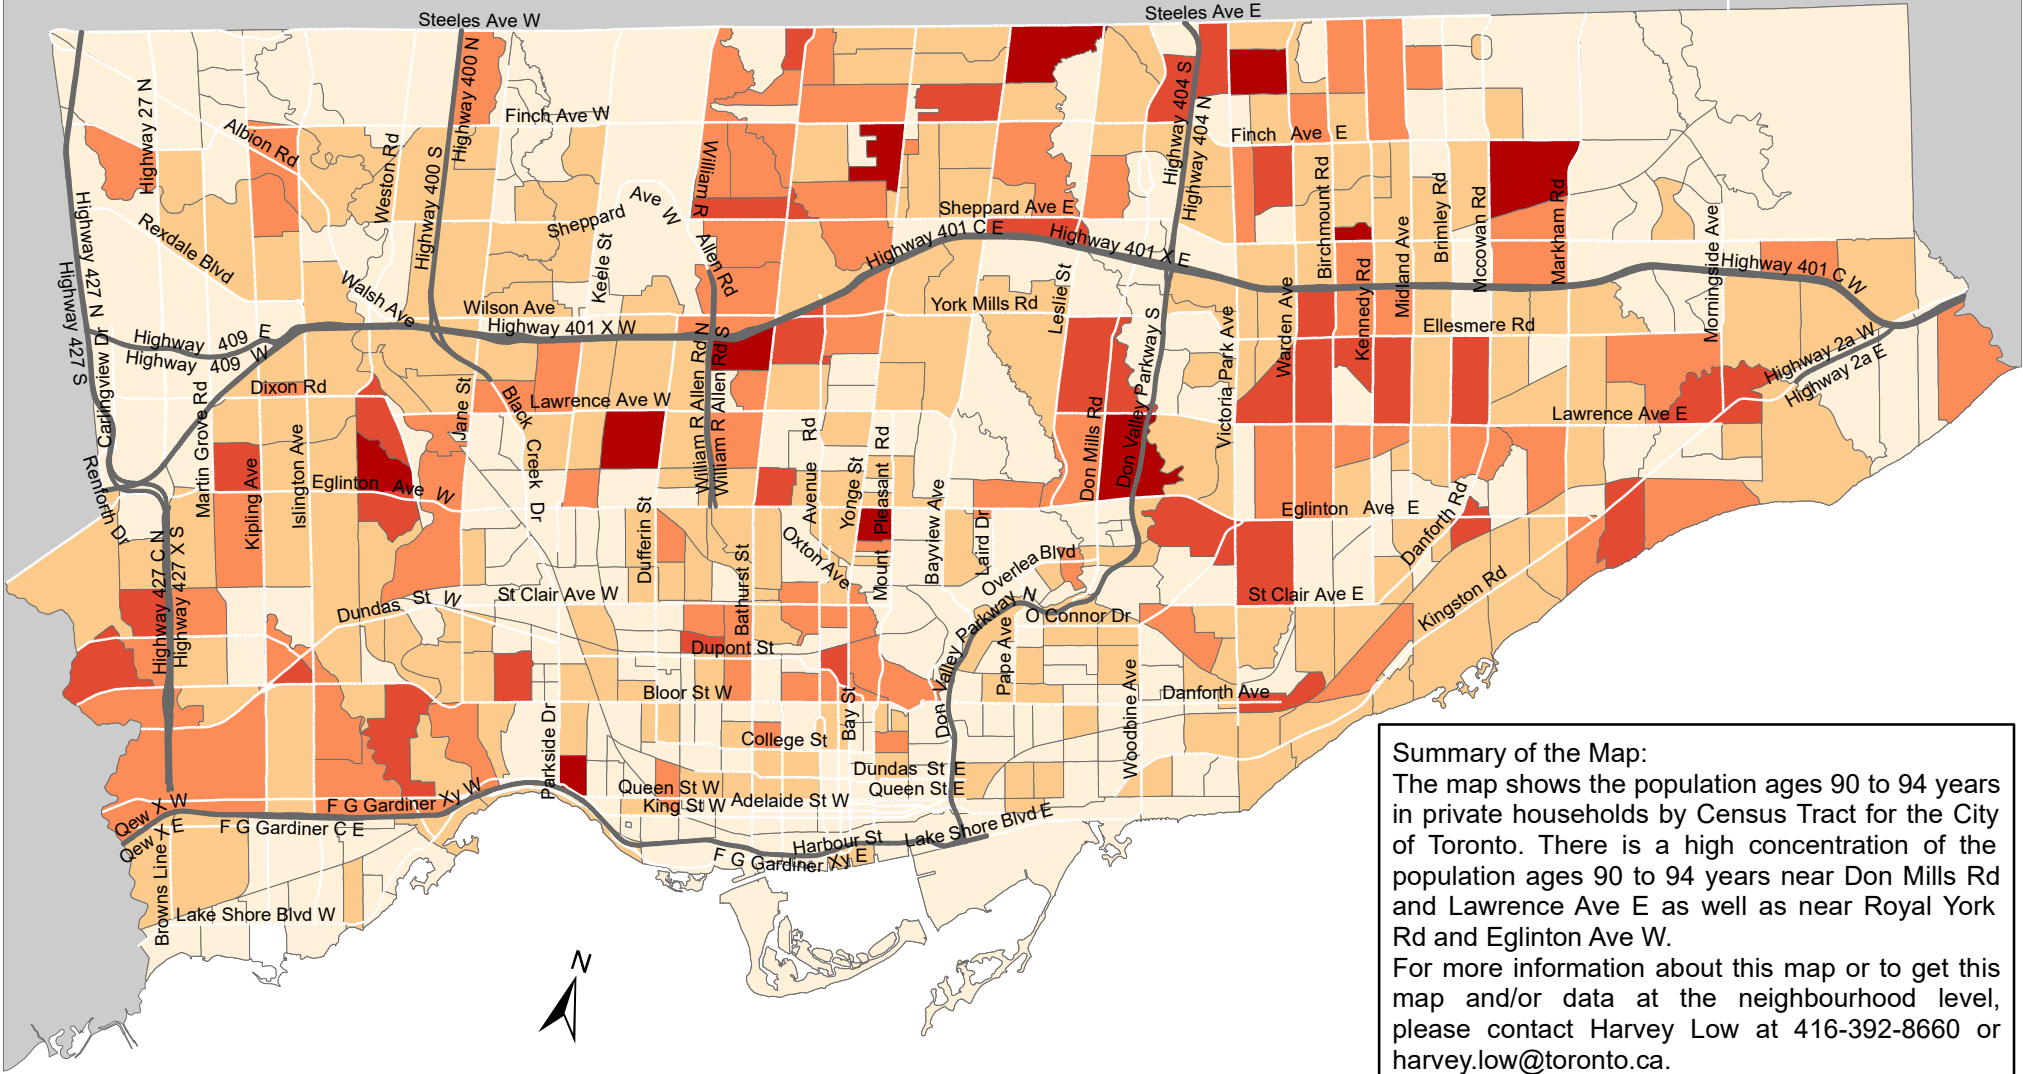

City of Toronto Population - Population 90 to 94 Years 2016

Summary of the Map:
 The map shows the population ages 90 to 94 years in private households by Census Tract for the City of Toronto. There is a high concentration of the population ages 90 to 94 years near Don Mills Rd and Lawrence Ave E as well as near Royal York Rd and Eglinton Ave W.
 For more information about this map or to get this map and/or data at the neighbourhood level, please contact Harvey Low at 416-392-8660 or harvey.low@toronto.ca.

Population 90 to 94 Years

	0 - 20		Not available/ No data
	21 - 50		Expressway
	51 - 85		Major Arterial
	86 - 135		
	136 - 235		

Source: City of Toronto;
 Statistics Canada 2016 Census.

Copyright © 2018 City of Toronto. All Rights Reserved.
 Published: May 2018.